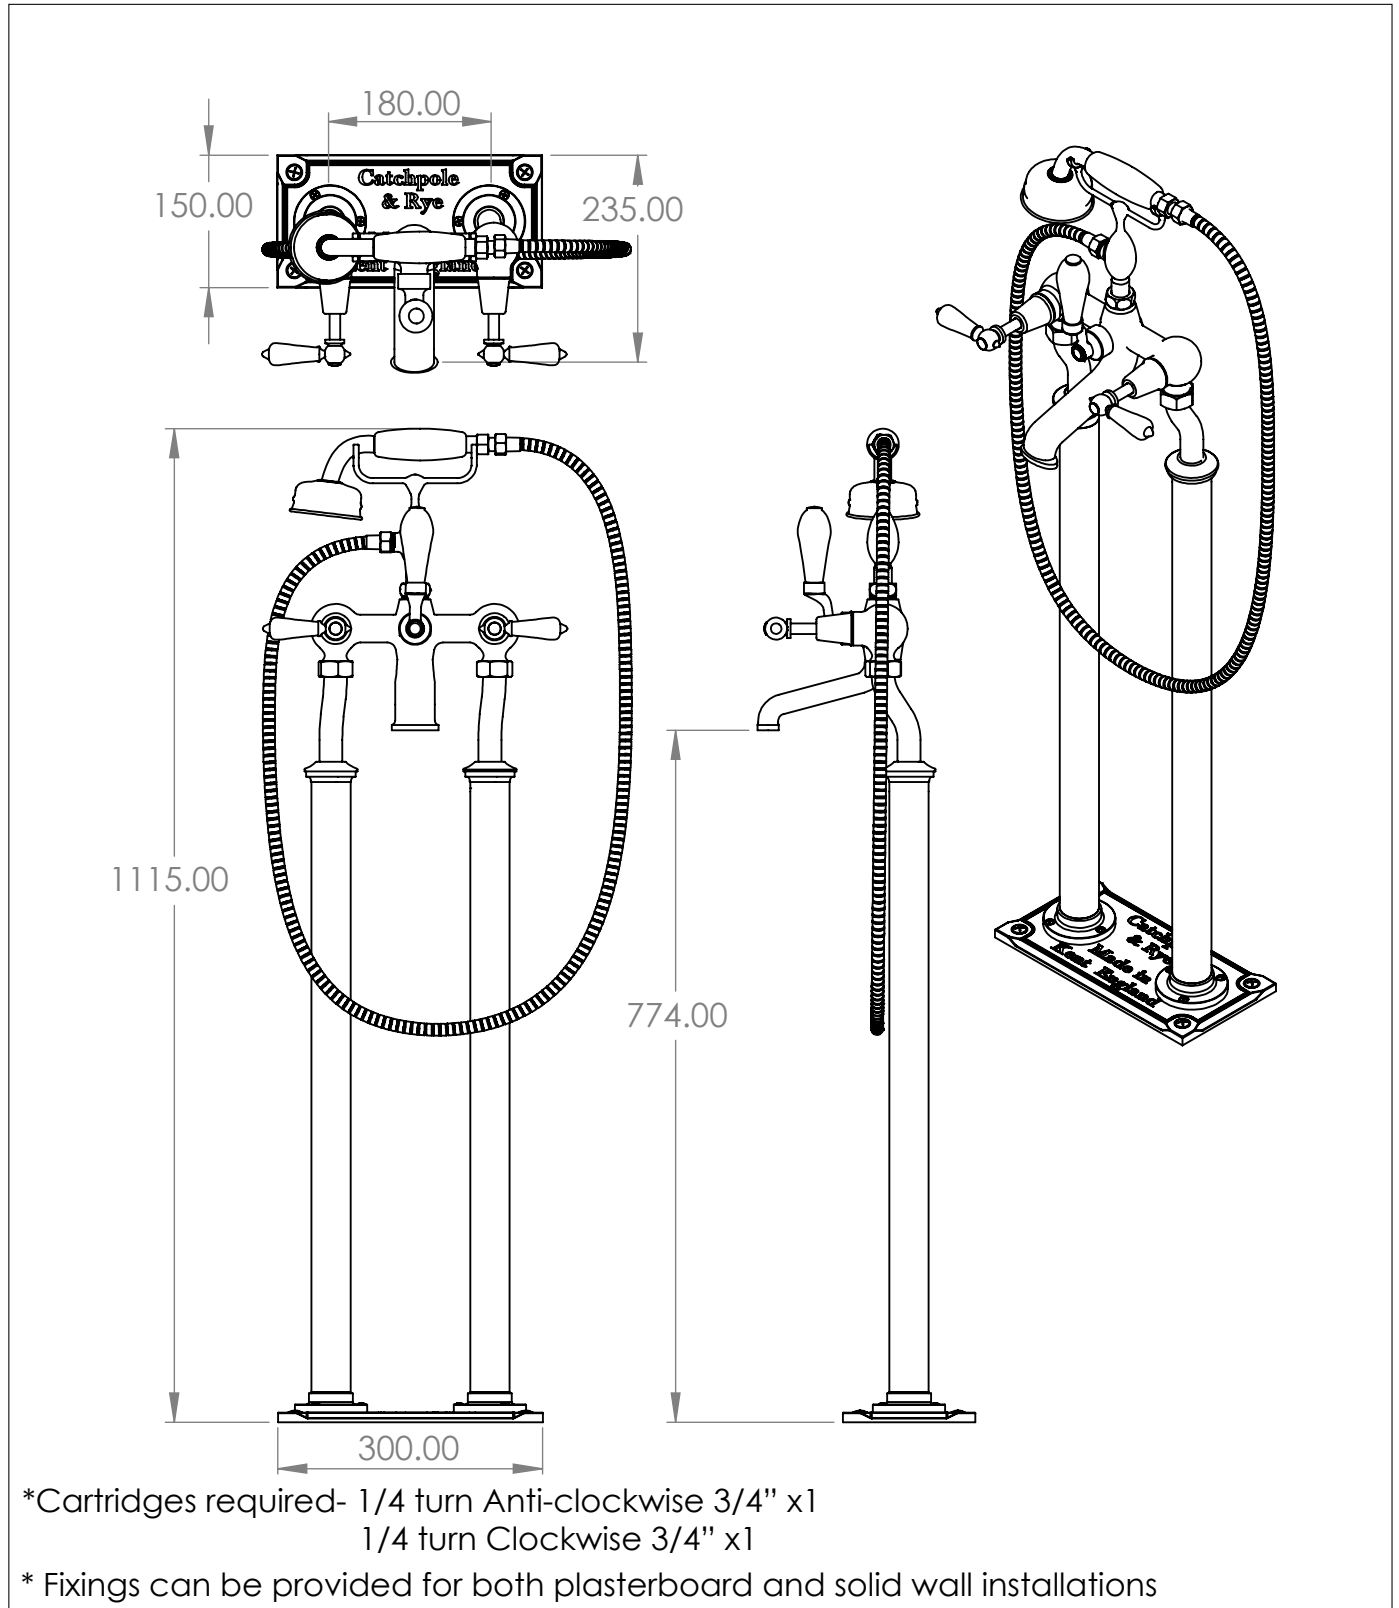

La Fontaine Bath Shower Mixer on Standpipes and Floorplate

DIMENSIONS (mm)

PLEASE NOTE: Whilst every effort is made to ensure the accuracy of these specification sheets, they are subject to change without notice as part of the company's ongoing product development process.