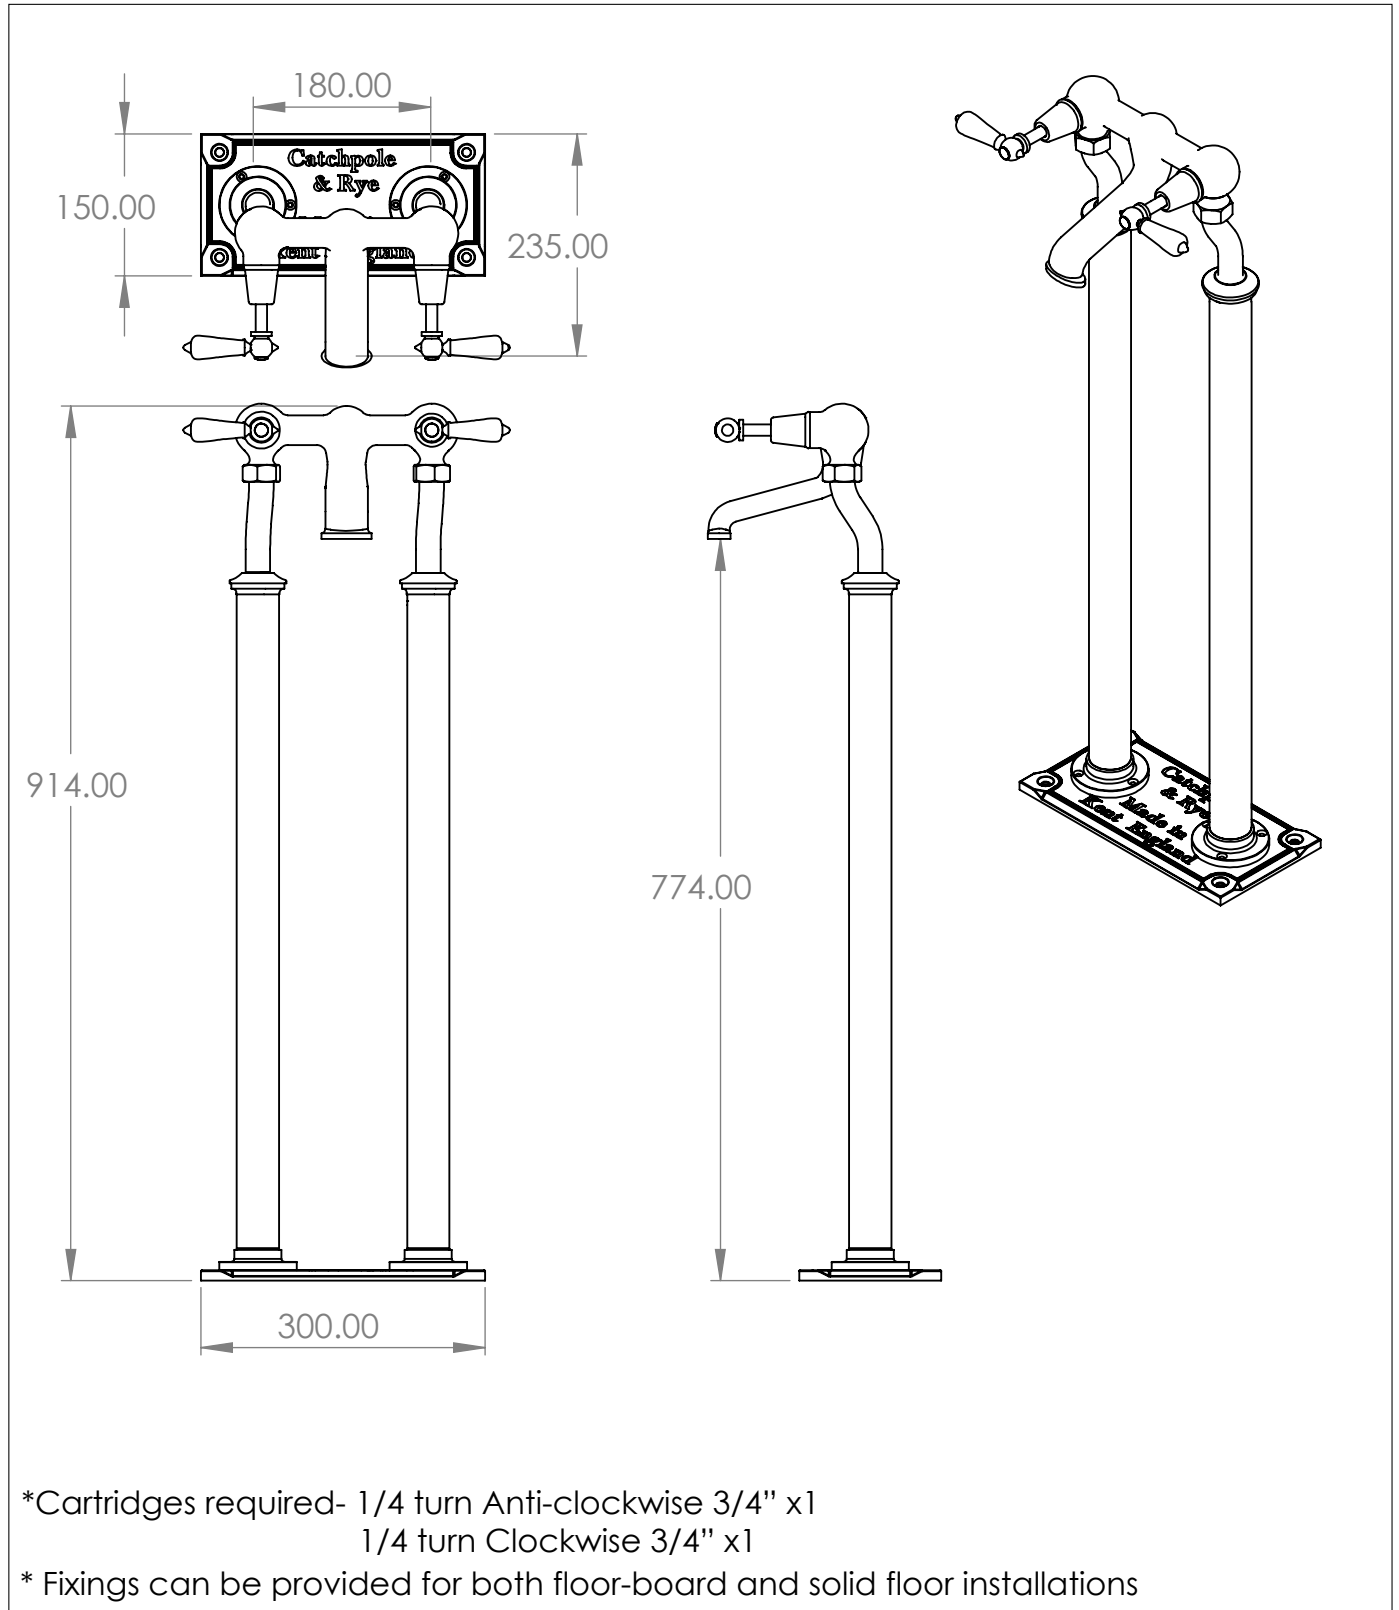

La Fontaine Bathtub Filler on Standpipes

DIMENSIONS (mm)

PLEASE NOTE: Whilst every effort is made to ensure the accuracy of these specification sheets, they are subject to change without notice as part of the company's ongoing product development process.