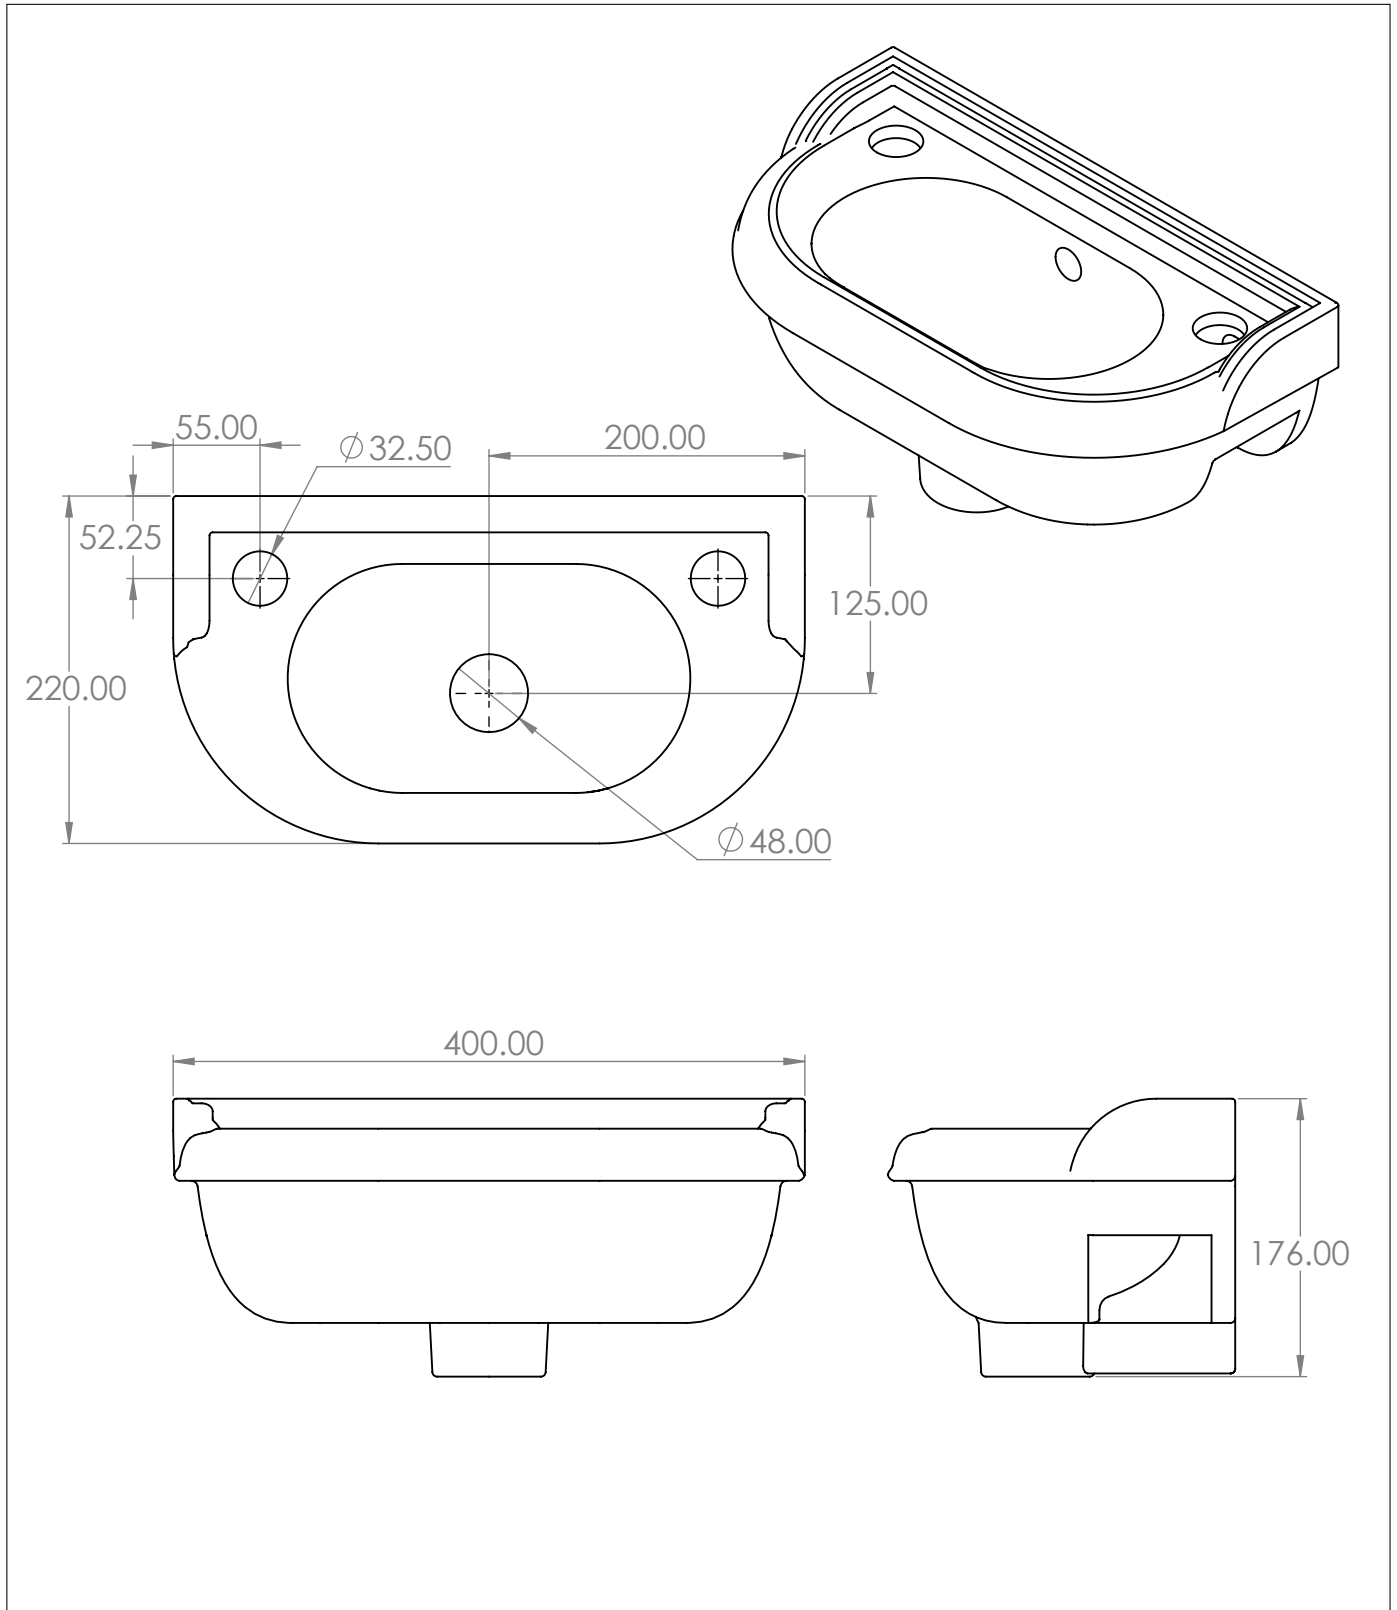

# The Empress Petite Cloakroom Basin

DIMENSIONS (mm)

PLEASE NOTE: Whilst every effort is made to ensure the accuracy of these specification sheets, they are subject to change without notice as part of the company's ongoing product development process.