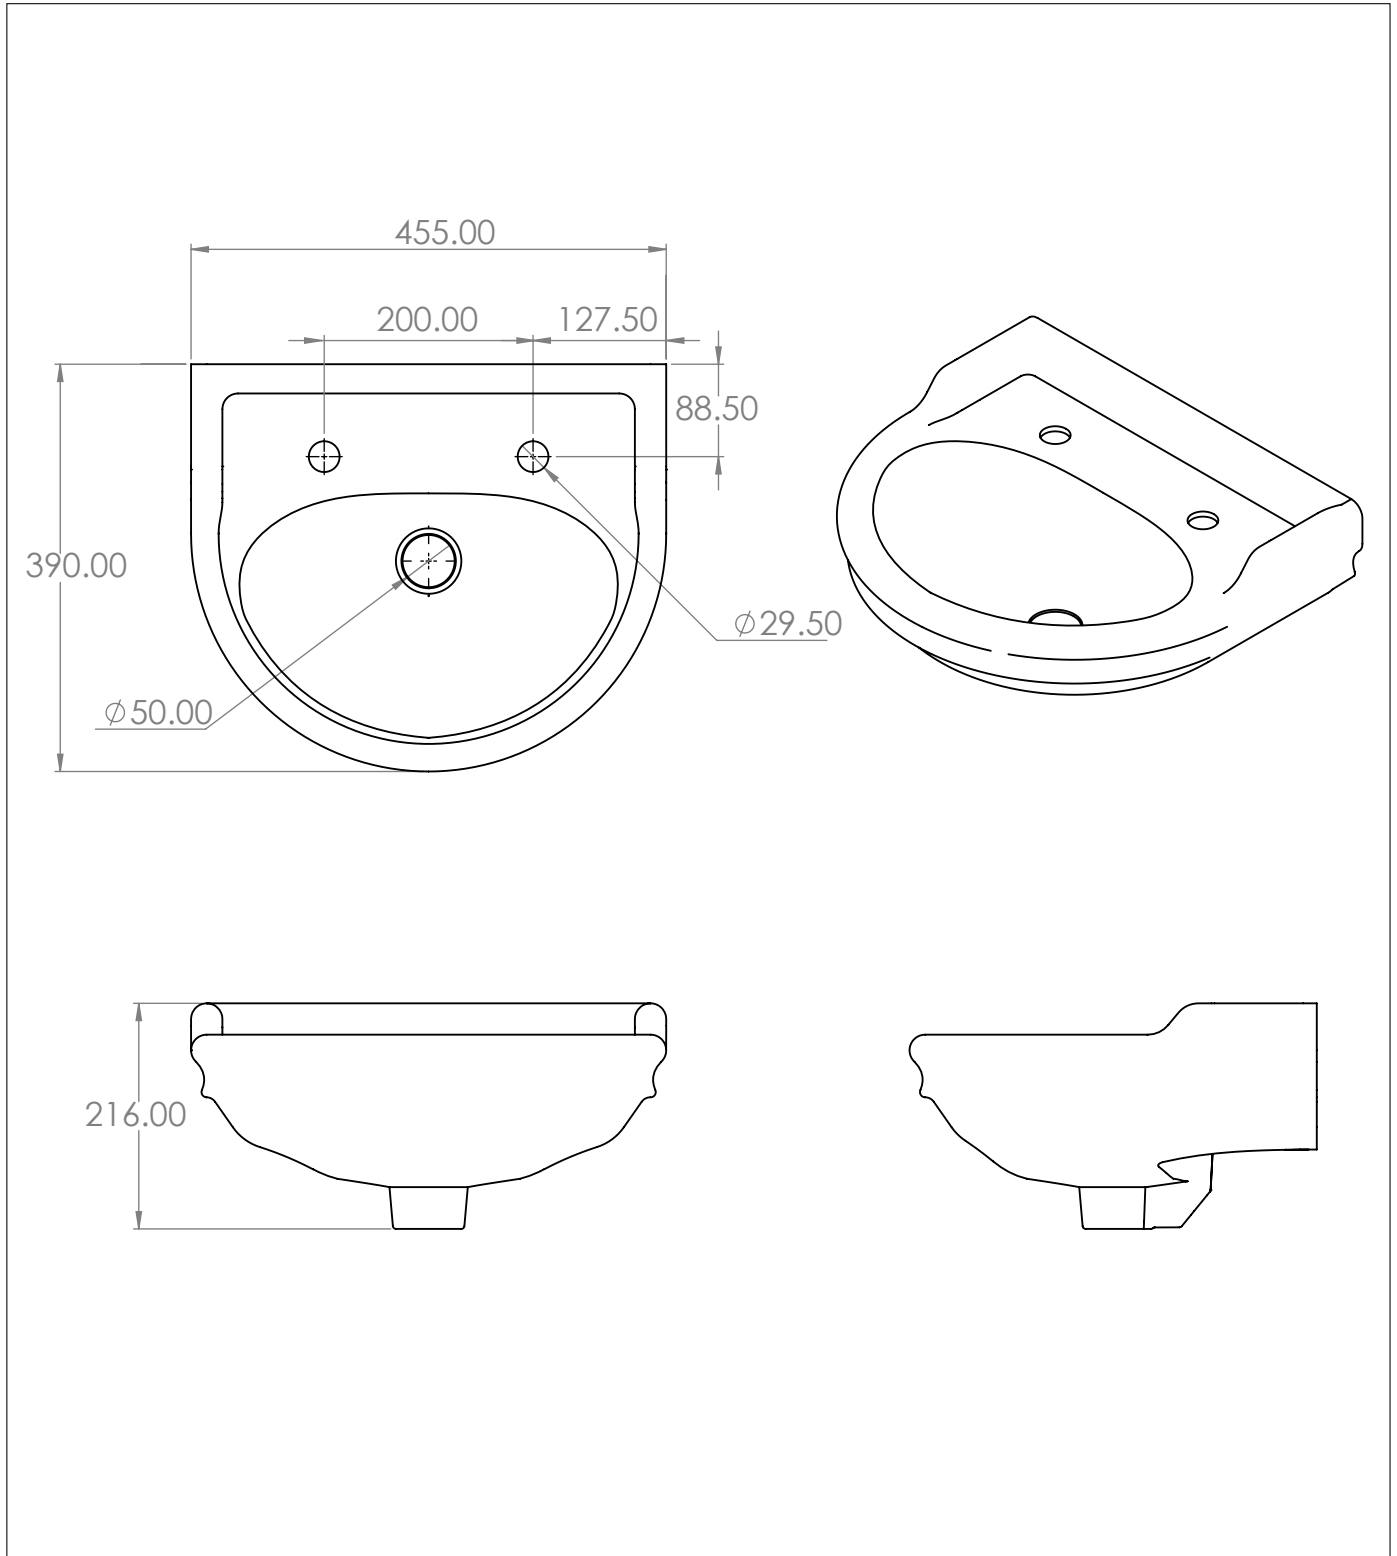

# The Empress Cloakroom Basin

STANDARD MODEL

DIMENSIONS (mm)

PLEASE NOTE: Whilst every effort is made to ensure the accuracy of these specification sheets, they are subject to change without notice as part of the company's ongoing product development process.