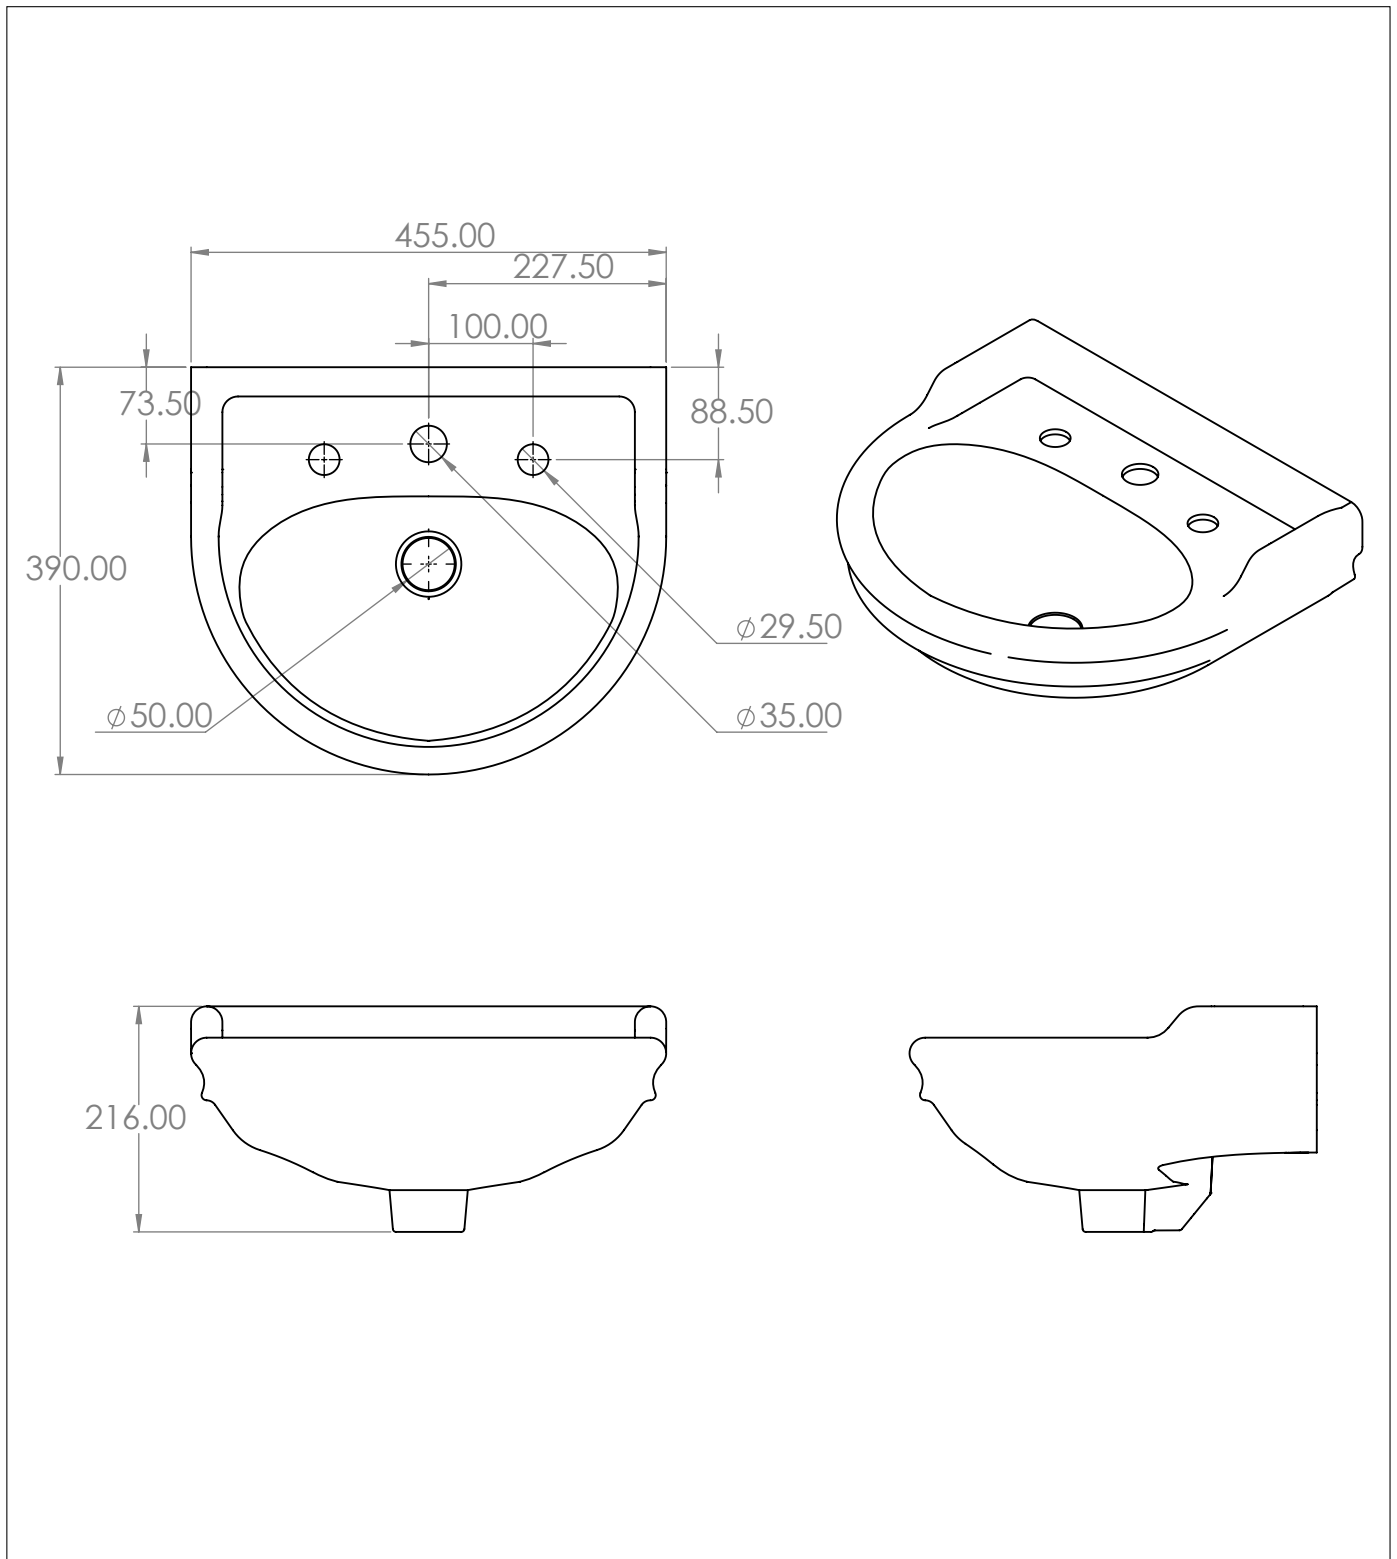

The Empress Cloakroom Basin

STANDARD MODEL

DIMENSIONS (mm)

PLEASE NOTE: Whilst every effort is made to ensure the accuracy of these specification sheets, they are subject to change without notice as part of the company's ongoing product development process.