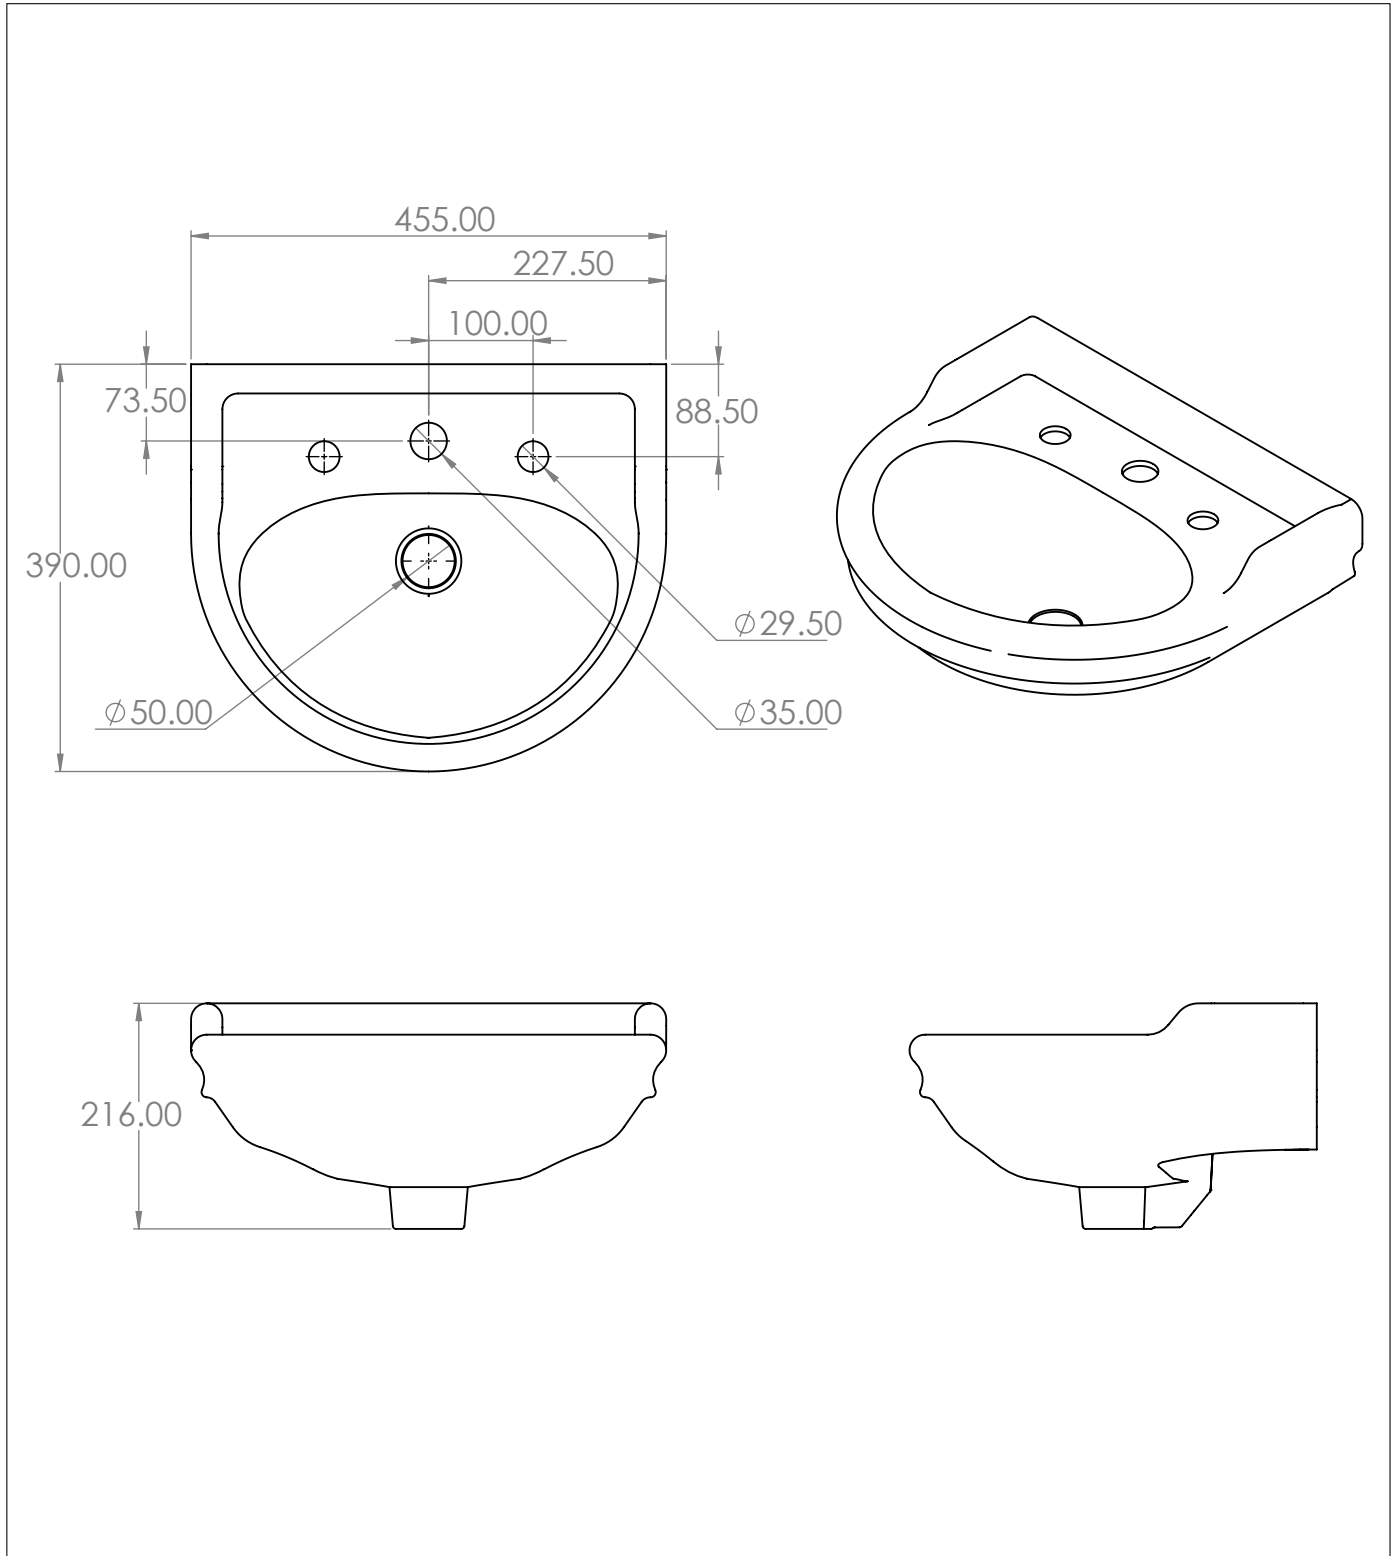

The Empress Cloakroom Basin

STANDARD MODEL

DIMENSIONS (mm)

PLEASE NOTE: Whilst every effort is made to ensure the accuracy of these specification sheets, they are subject to change without notice as part of the company's ongoing product development process.