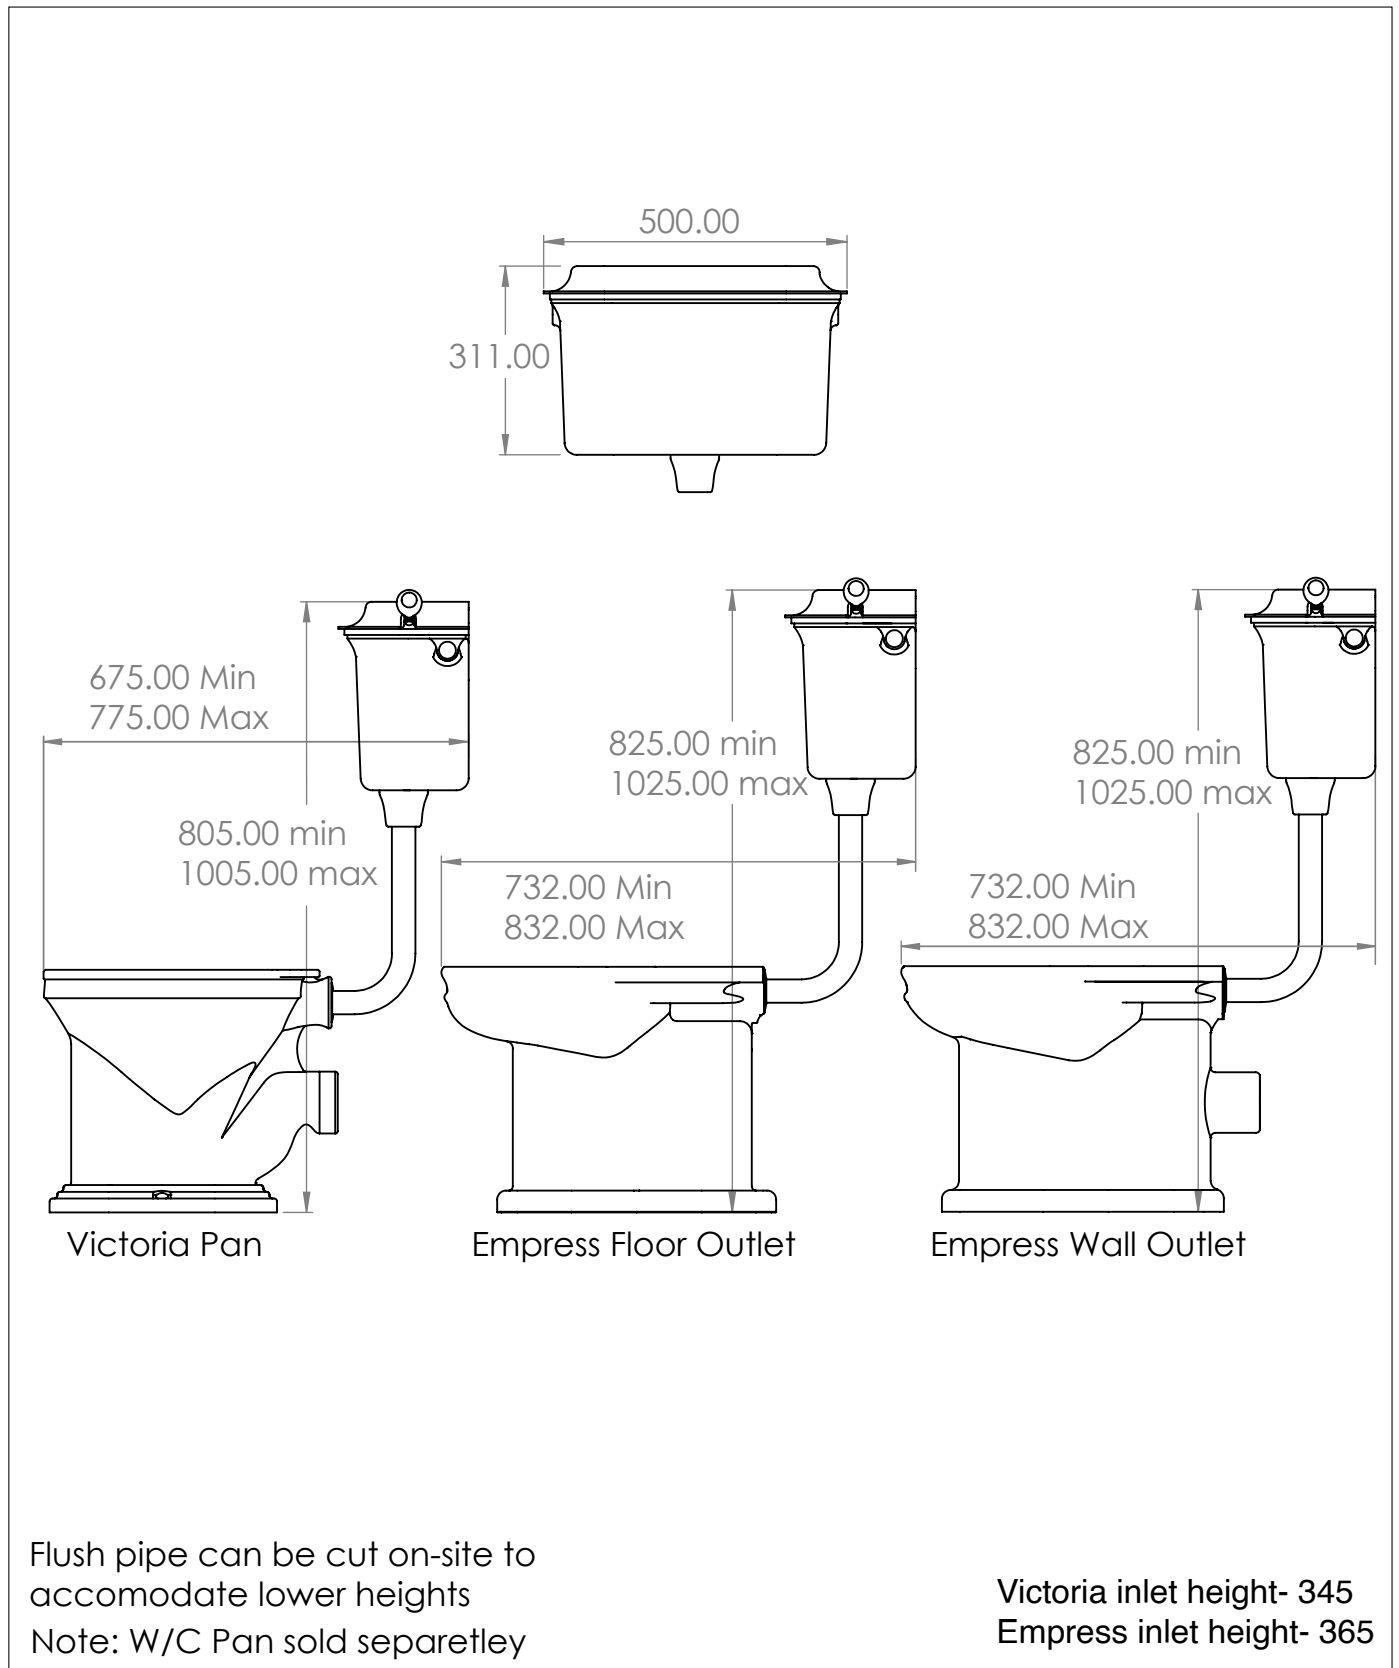

# Low Level Metal Cistern (Deluge, Regency, Wheatsheaf)

DIMENSIONS (mm)

PLEASE NOTE: Whilst every effort is made to ensure the accuracy of these specification sheets, they are subject to change without notice as part of the company's ongoing product development process.