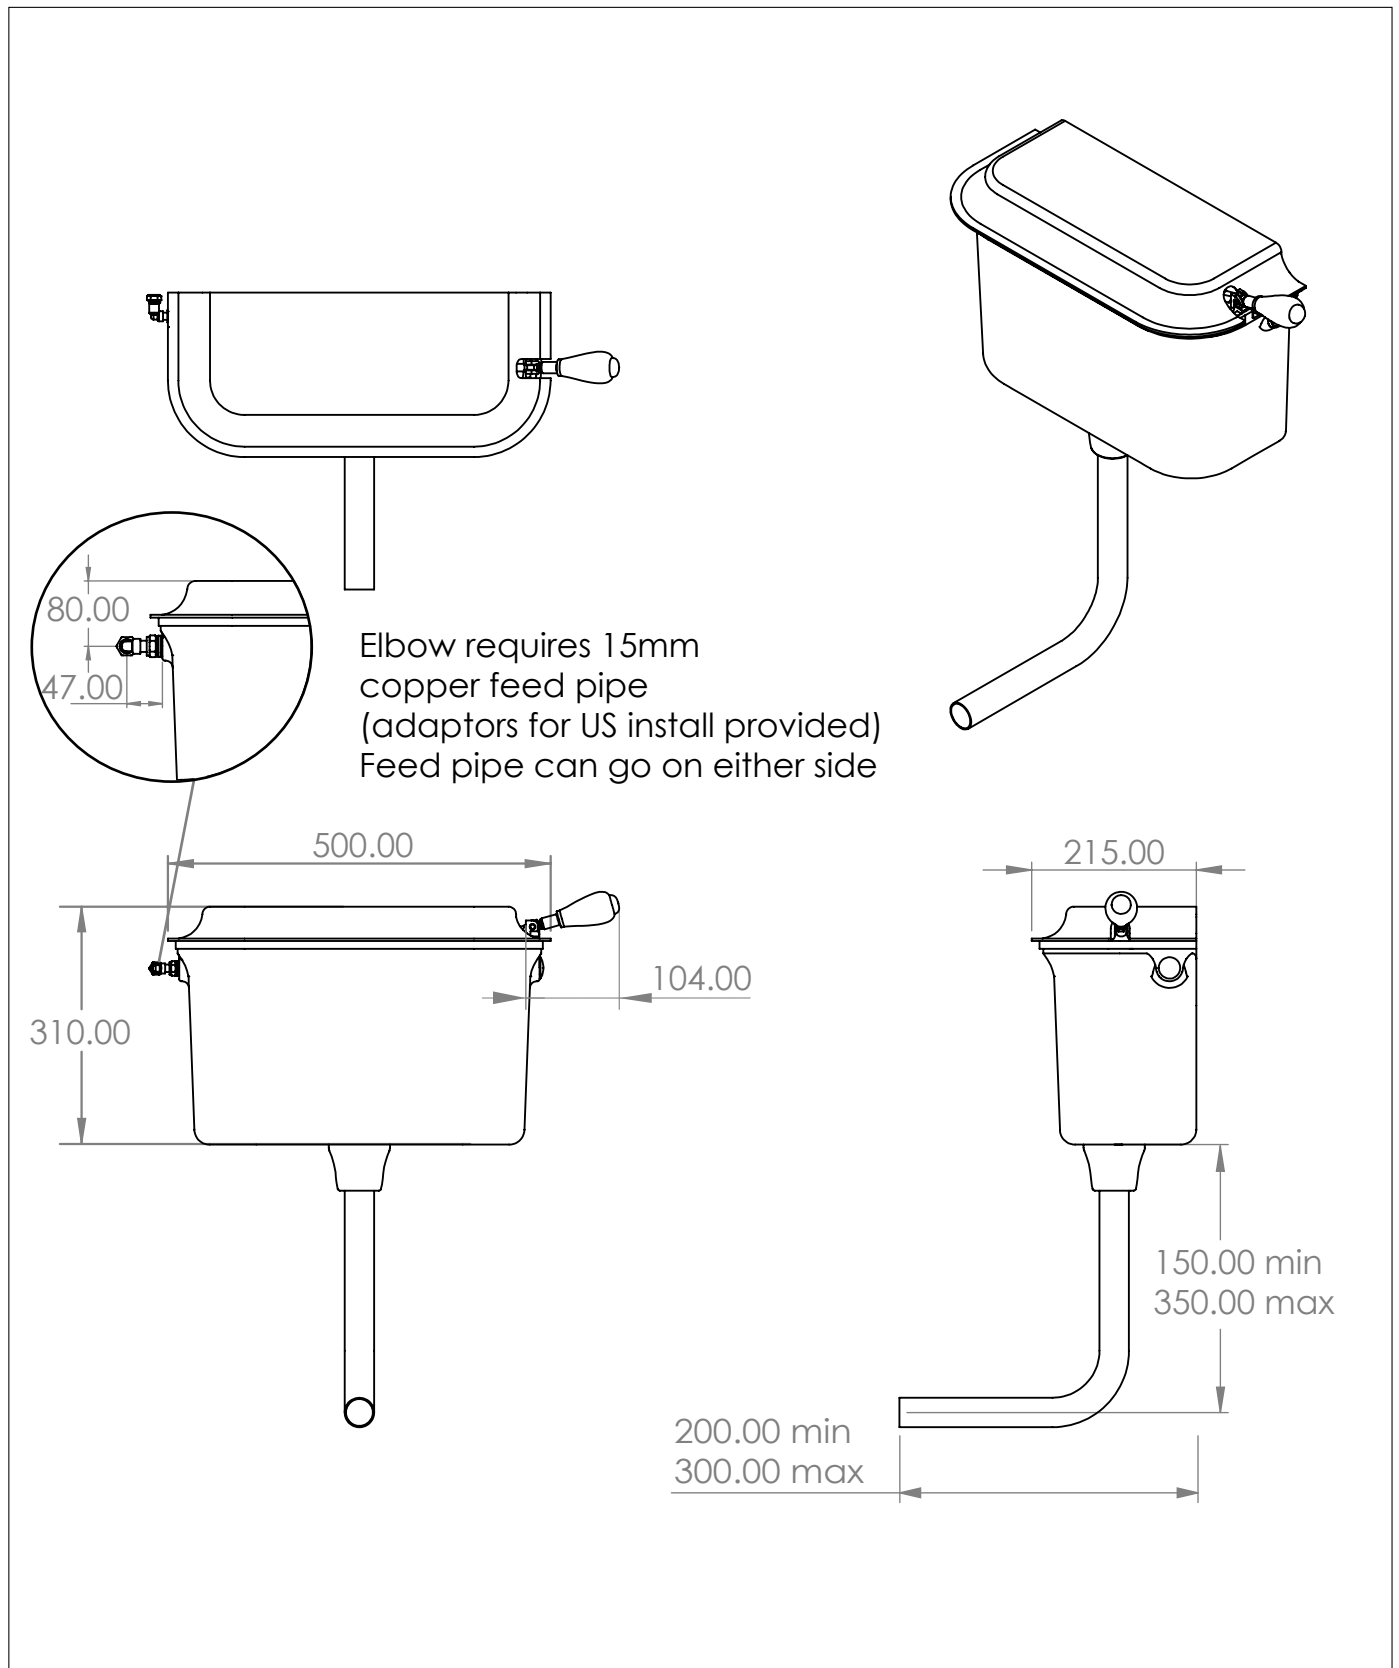

# Low Level Metal Cistern (Deluge, Regency, Wheatsheaf)

DIMENSIONS (mm)

PLEASE NOTE: Whilst every effort is made to ensure the accuracy of these specification sheets, they are subject to change without notice as part of the company's ongoing product development process.