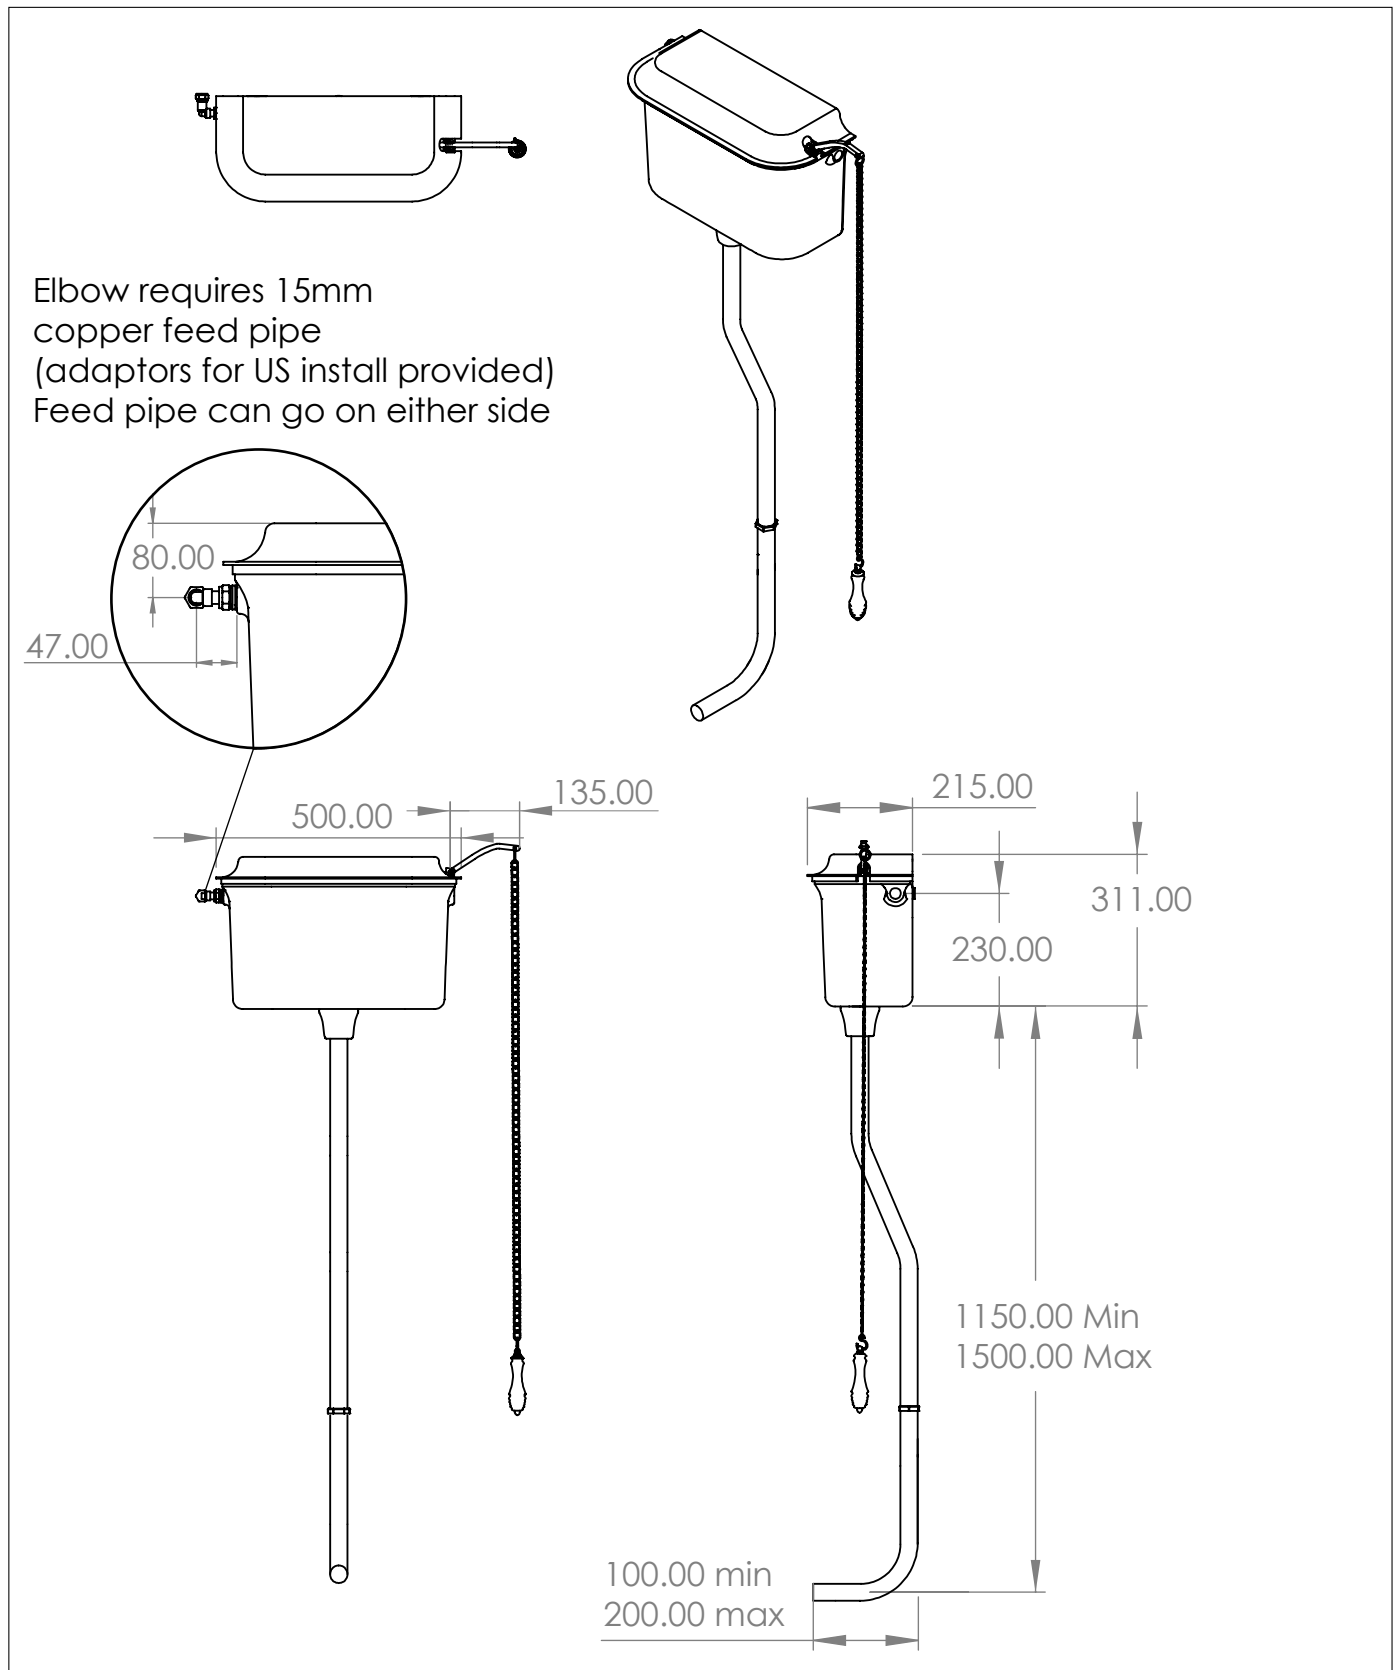

High Level Metal Cistern (Deluge, Regency, Wheatsheaf)

DIMENSIONS (mm)

PLEASE NOTE: Whilst every effort is made to ensure the accuracy of these specification sheets, they are subject to change without notice as part of the company's ongoing product development process.