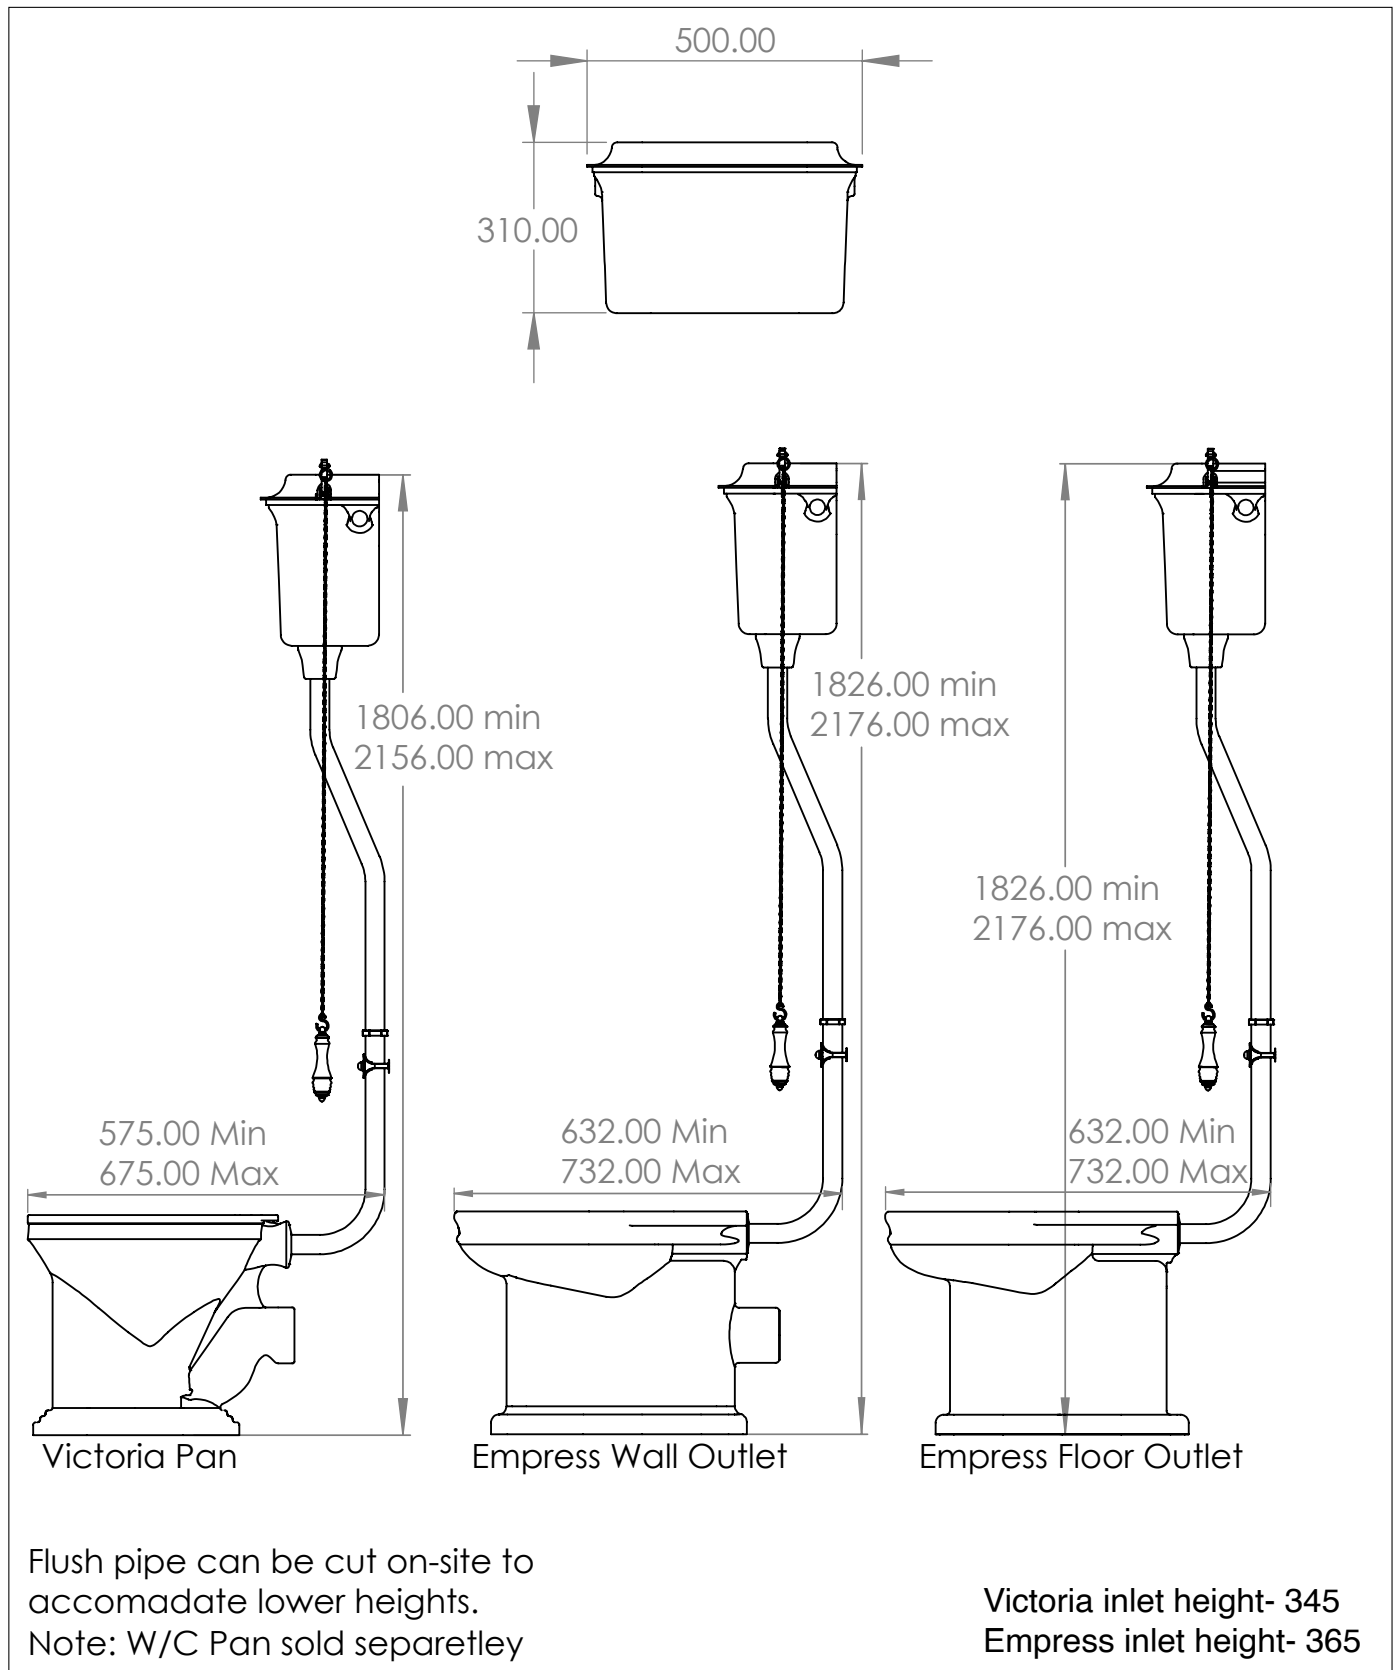

High Level Metal Cistern (Deluge, Regency, Wheatsheaf)

DIMENSIONS (mm)

PLEASE NOTE: Whilst every effort is made to ensure the accuracy of these specification sheets, they are subject to change without notice as part of the company's ongoing product development process.