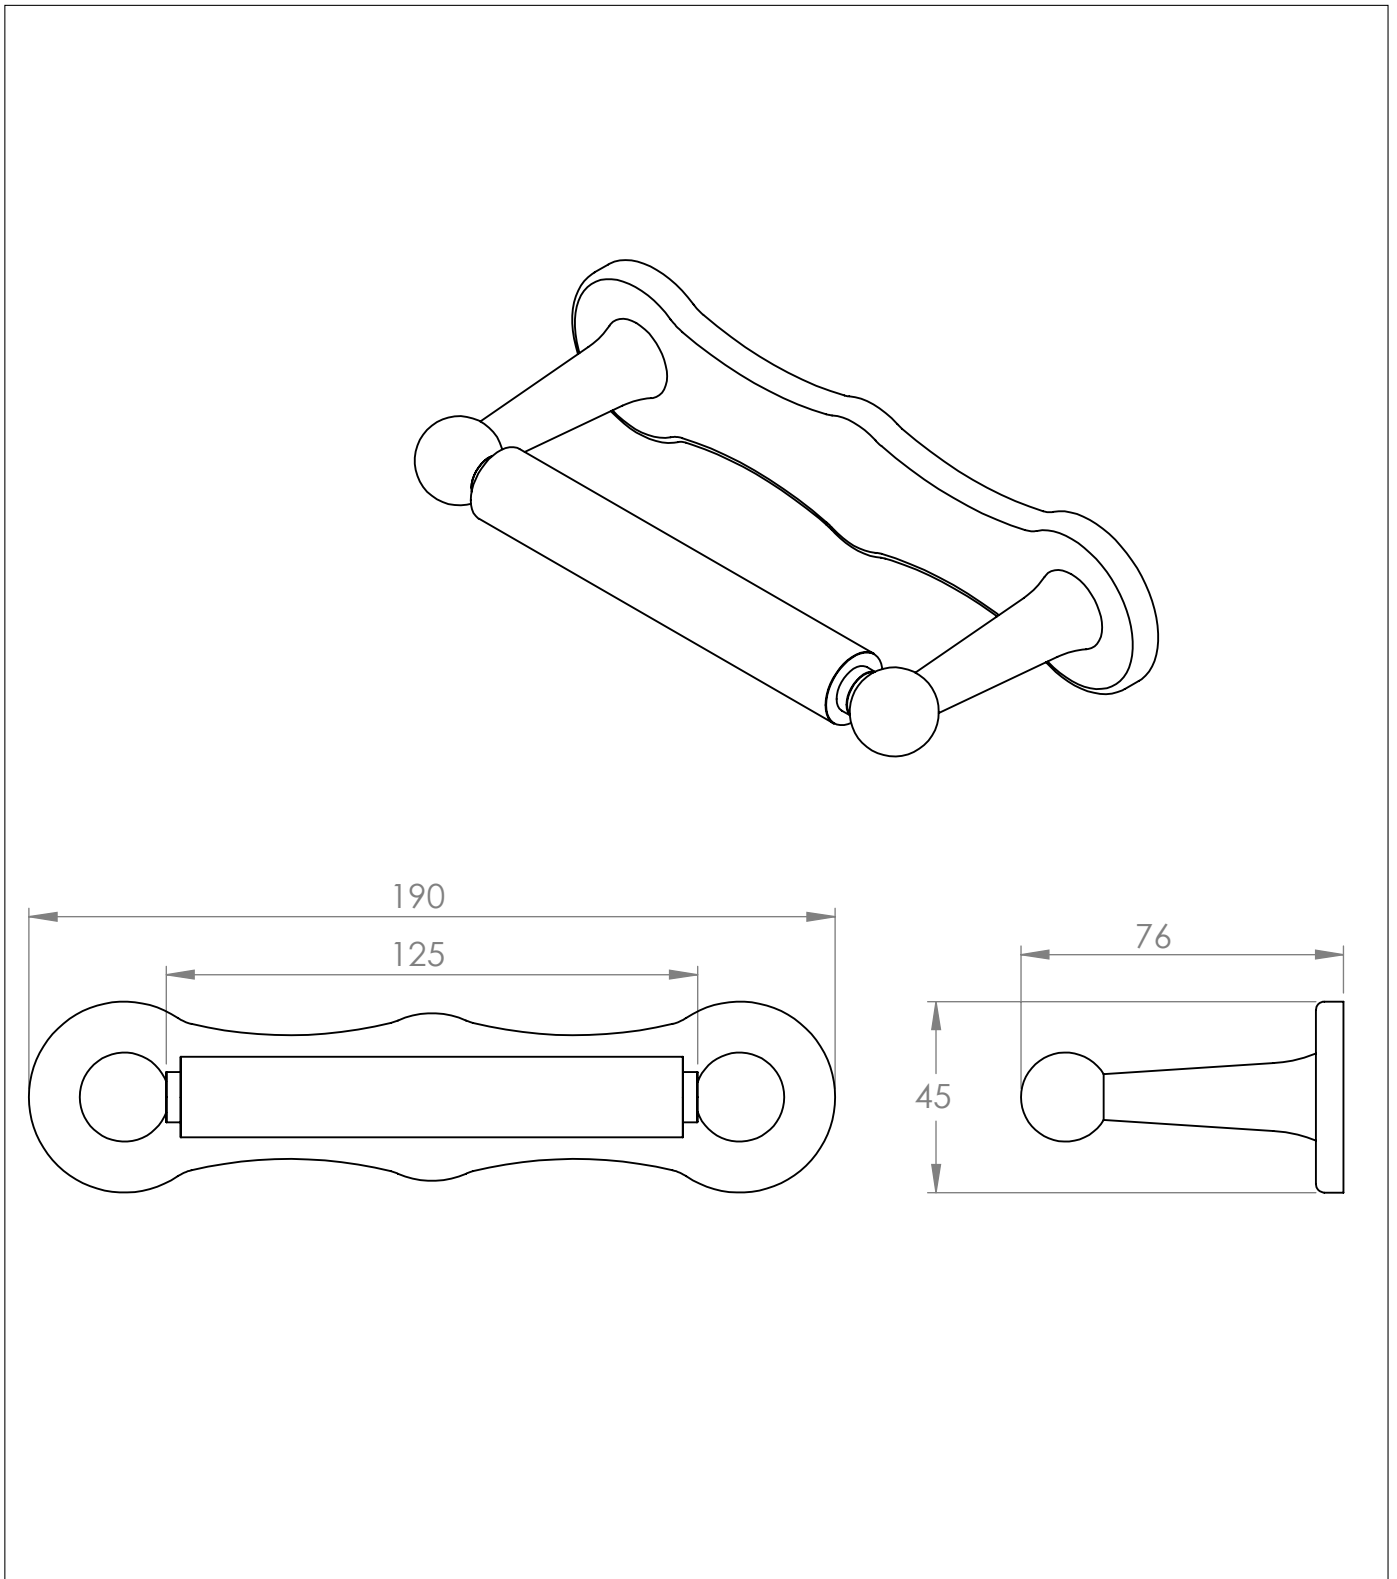

The Empire Lavatory Paper Holder

DIMENSIONS (mm)

PLEASE NOTE: Whilst every effort is made to ensure the accuracy of these specification sheets, they are subject to change without notice as part of the company's ongoing product development process.