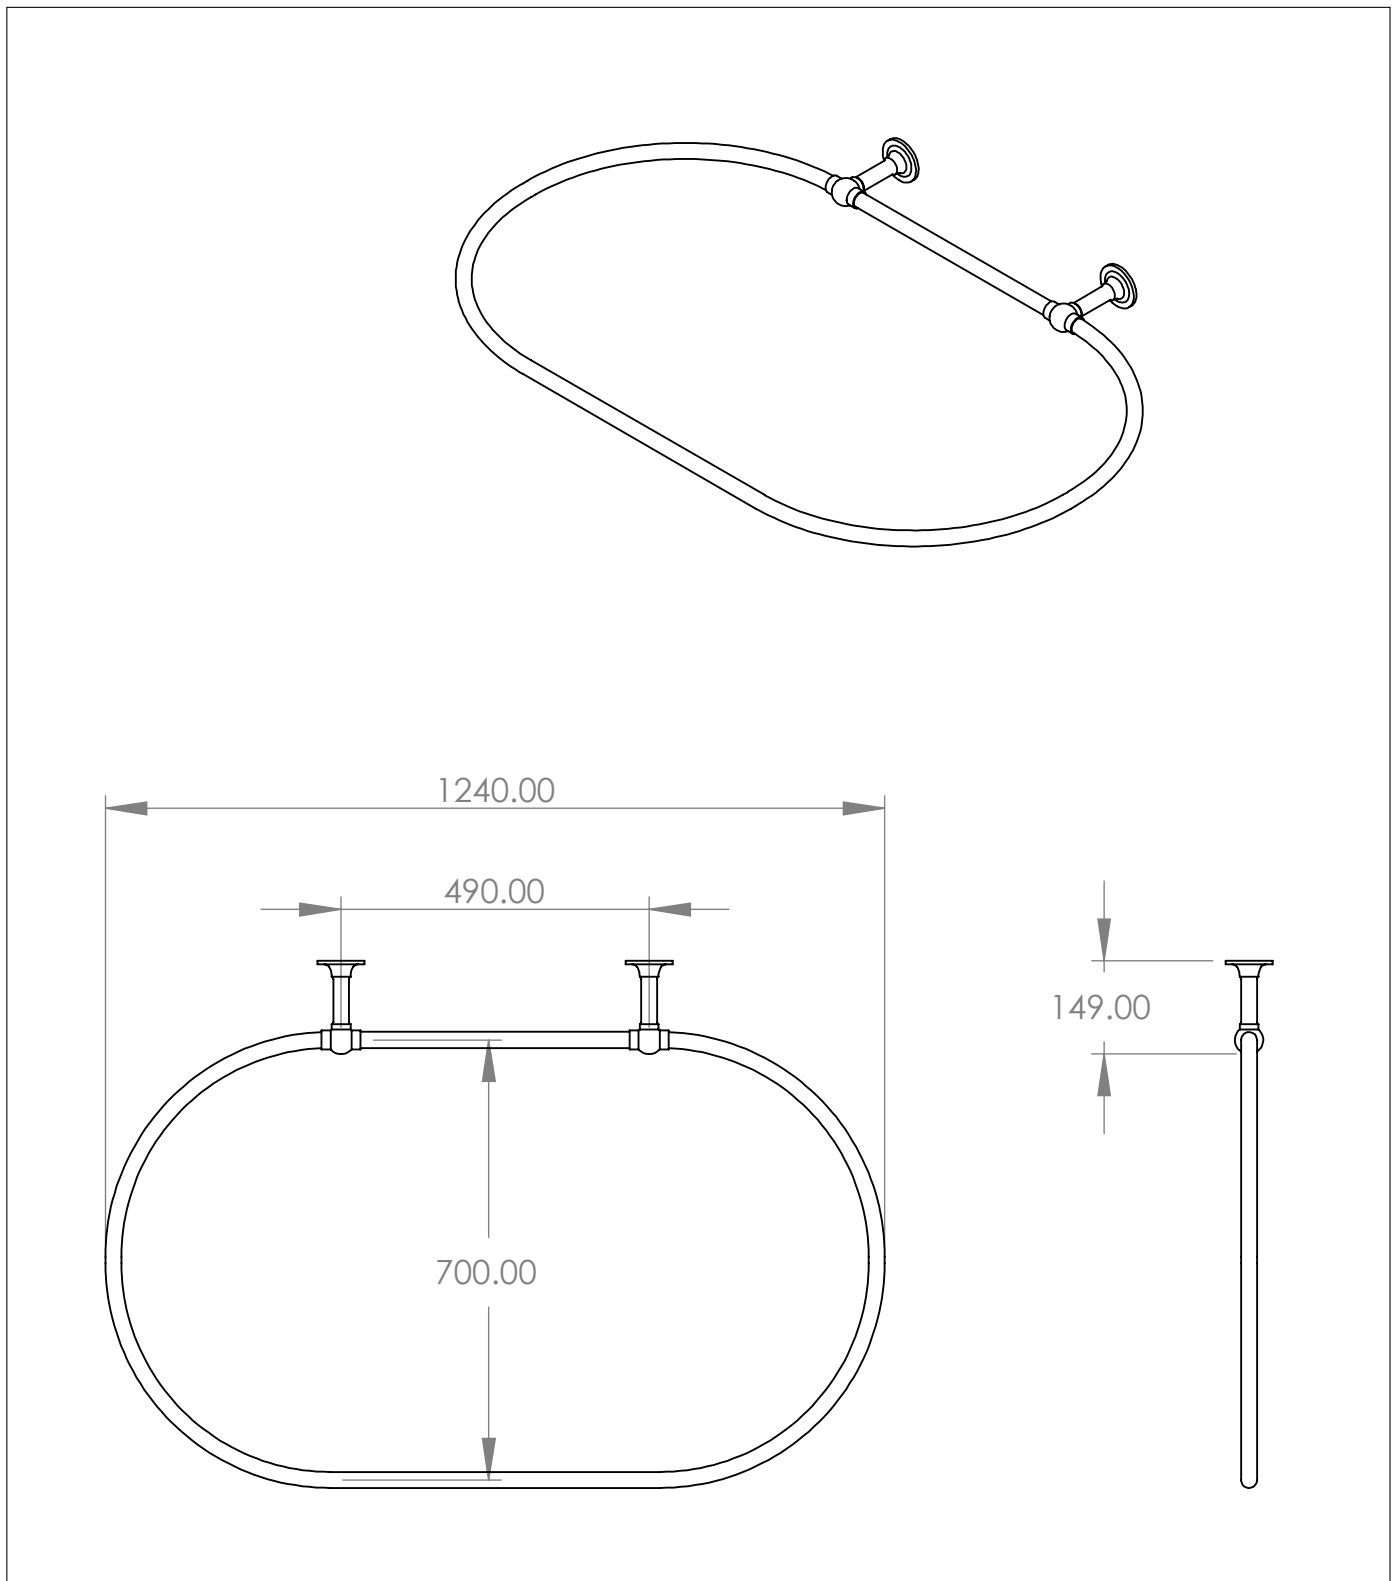

Wall Mounted Shower Curtain Rail

DIMENSIONS (mm)

PLEASE NOTE: Whilst every effort is made to ensure the accuracy of these specification sheets, they are subject to change without notice as part of the company's ongoing product development process.