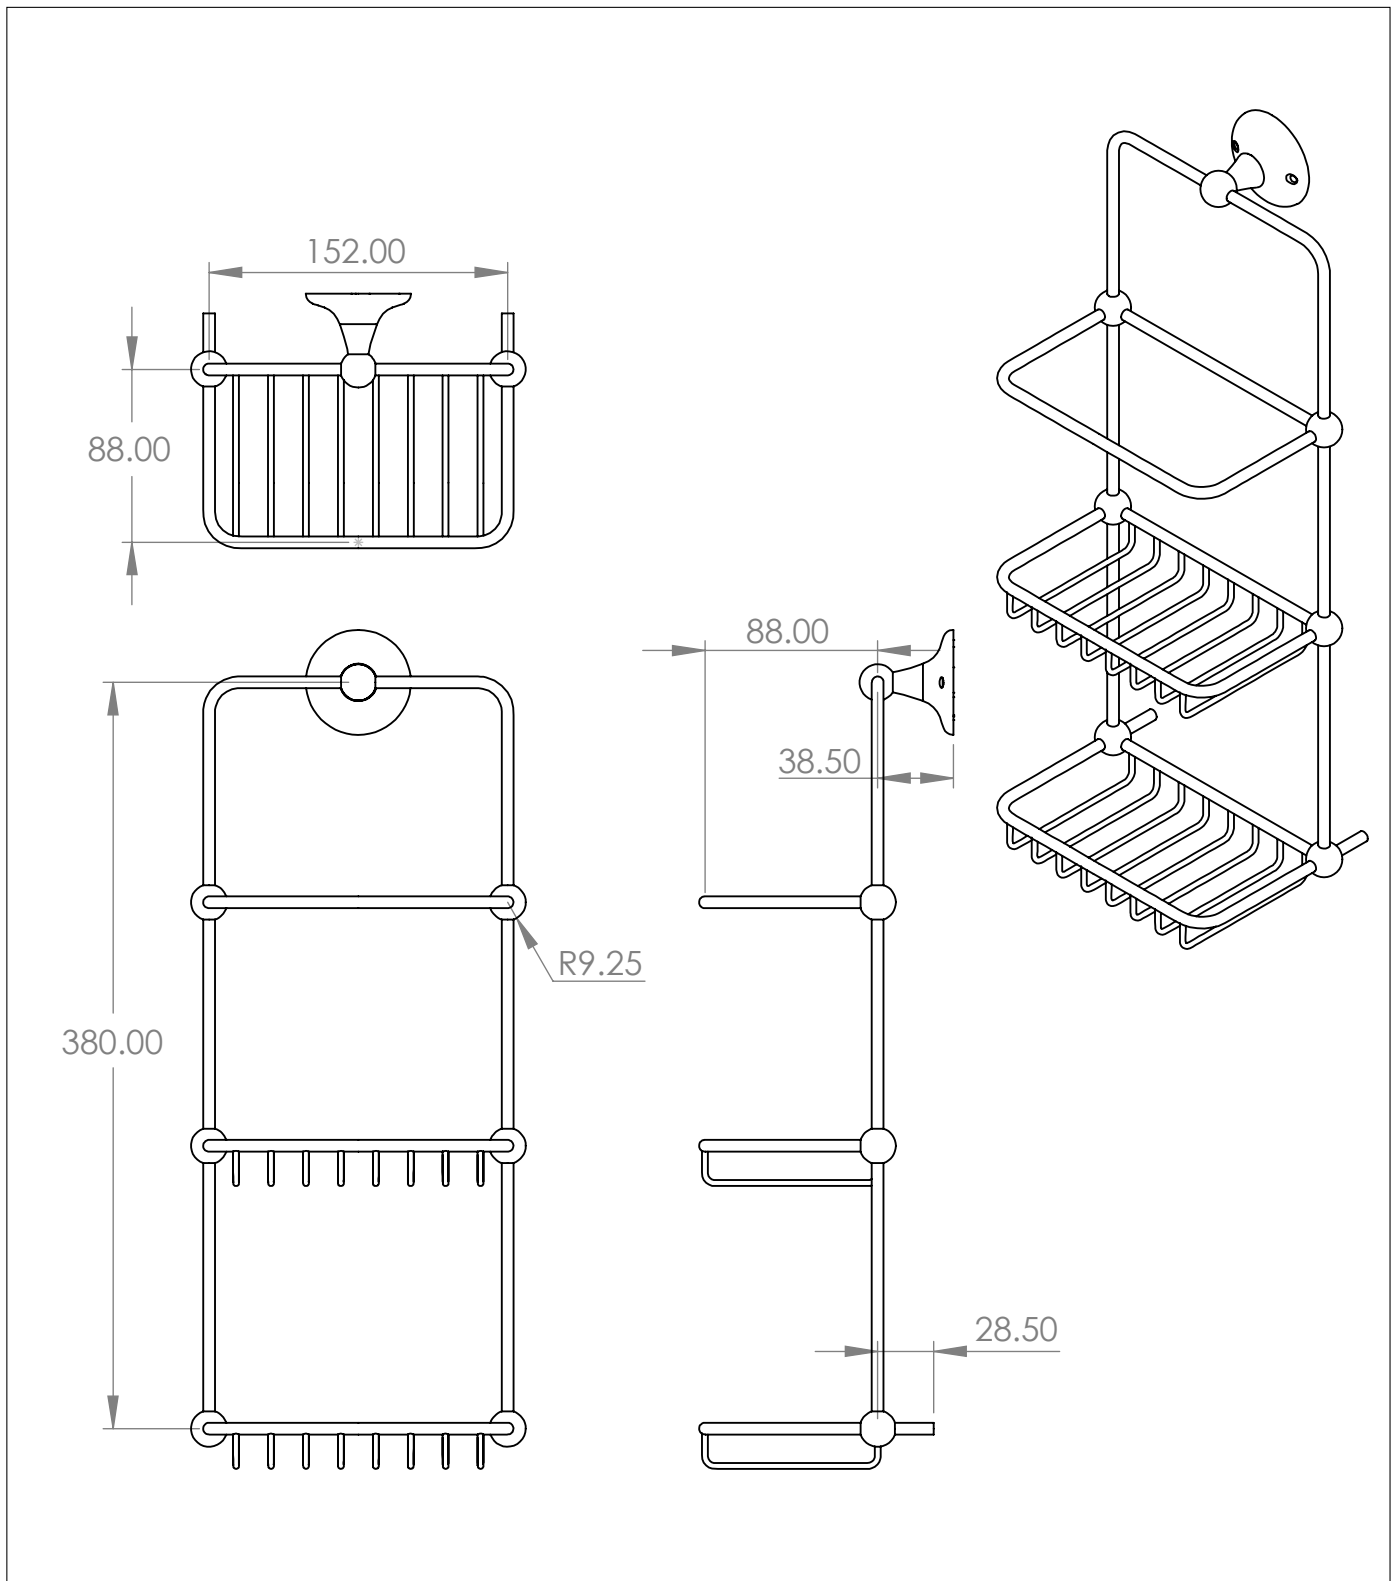

The Empire Wire Shower Tidy

DIMENSIONS (mm)

PLEASE NOTE: Whilst every effort is made to ensure the accuracy of these specification sheets, they are subject to change without notice as part of the company's ongoing product development process.