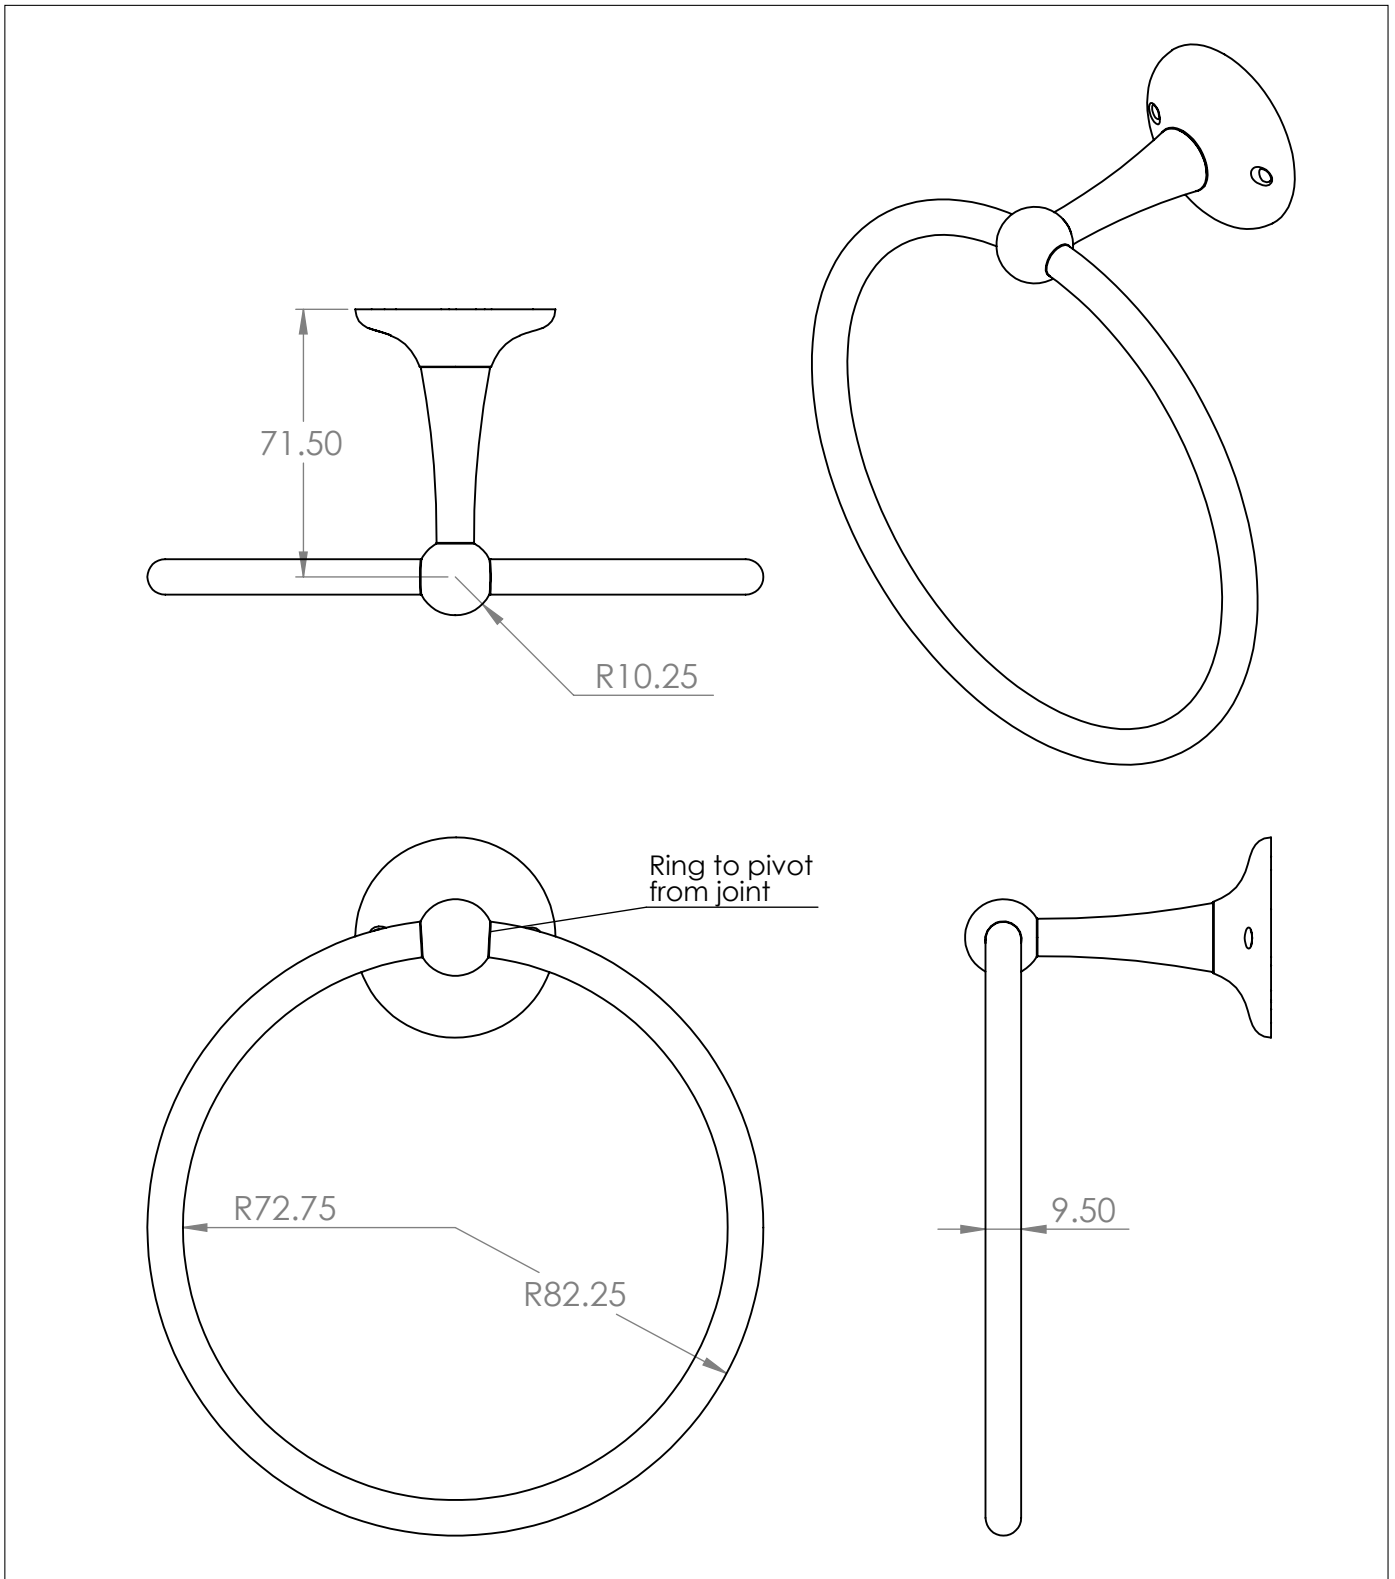

# The Empire Towel Ring

DIMENSIONS (mm)

PLEASE NOTE: Whilst every effort is made to ensure the accuracy of these specification sheets, they are subject to change without notice as part of the company's ongoing product development process.