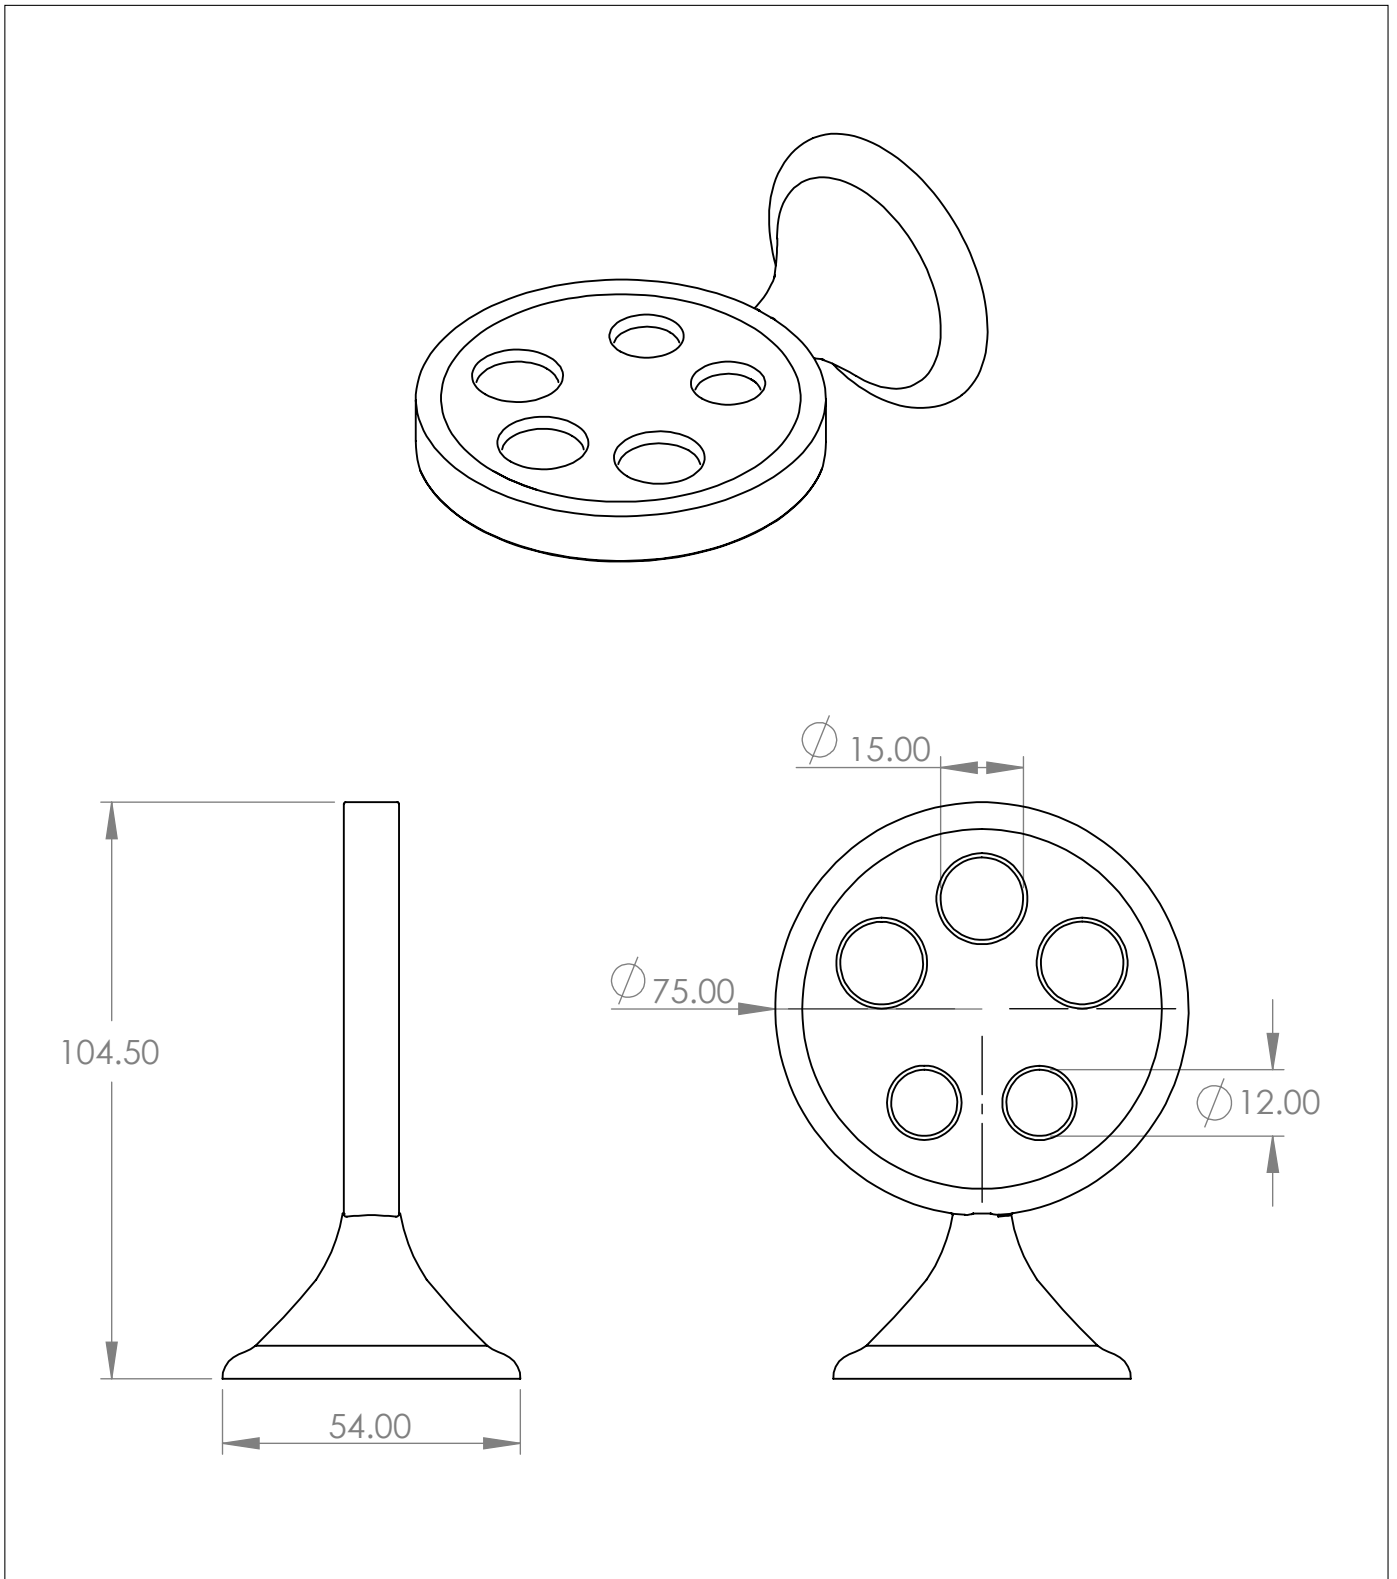

# The Empire Toothbrush Holder

DIMENSIONS (mm)

PLEASE NOTE: Whilst every effort is made to ensure the accuracy of these specification sheets, they are subject to change without notice as part of the company's ongoing product development process.