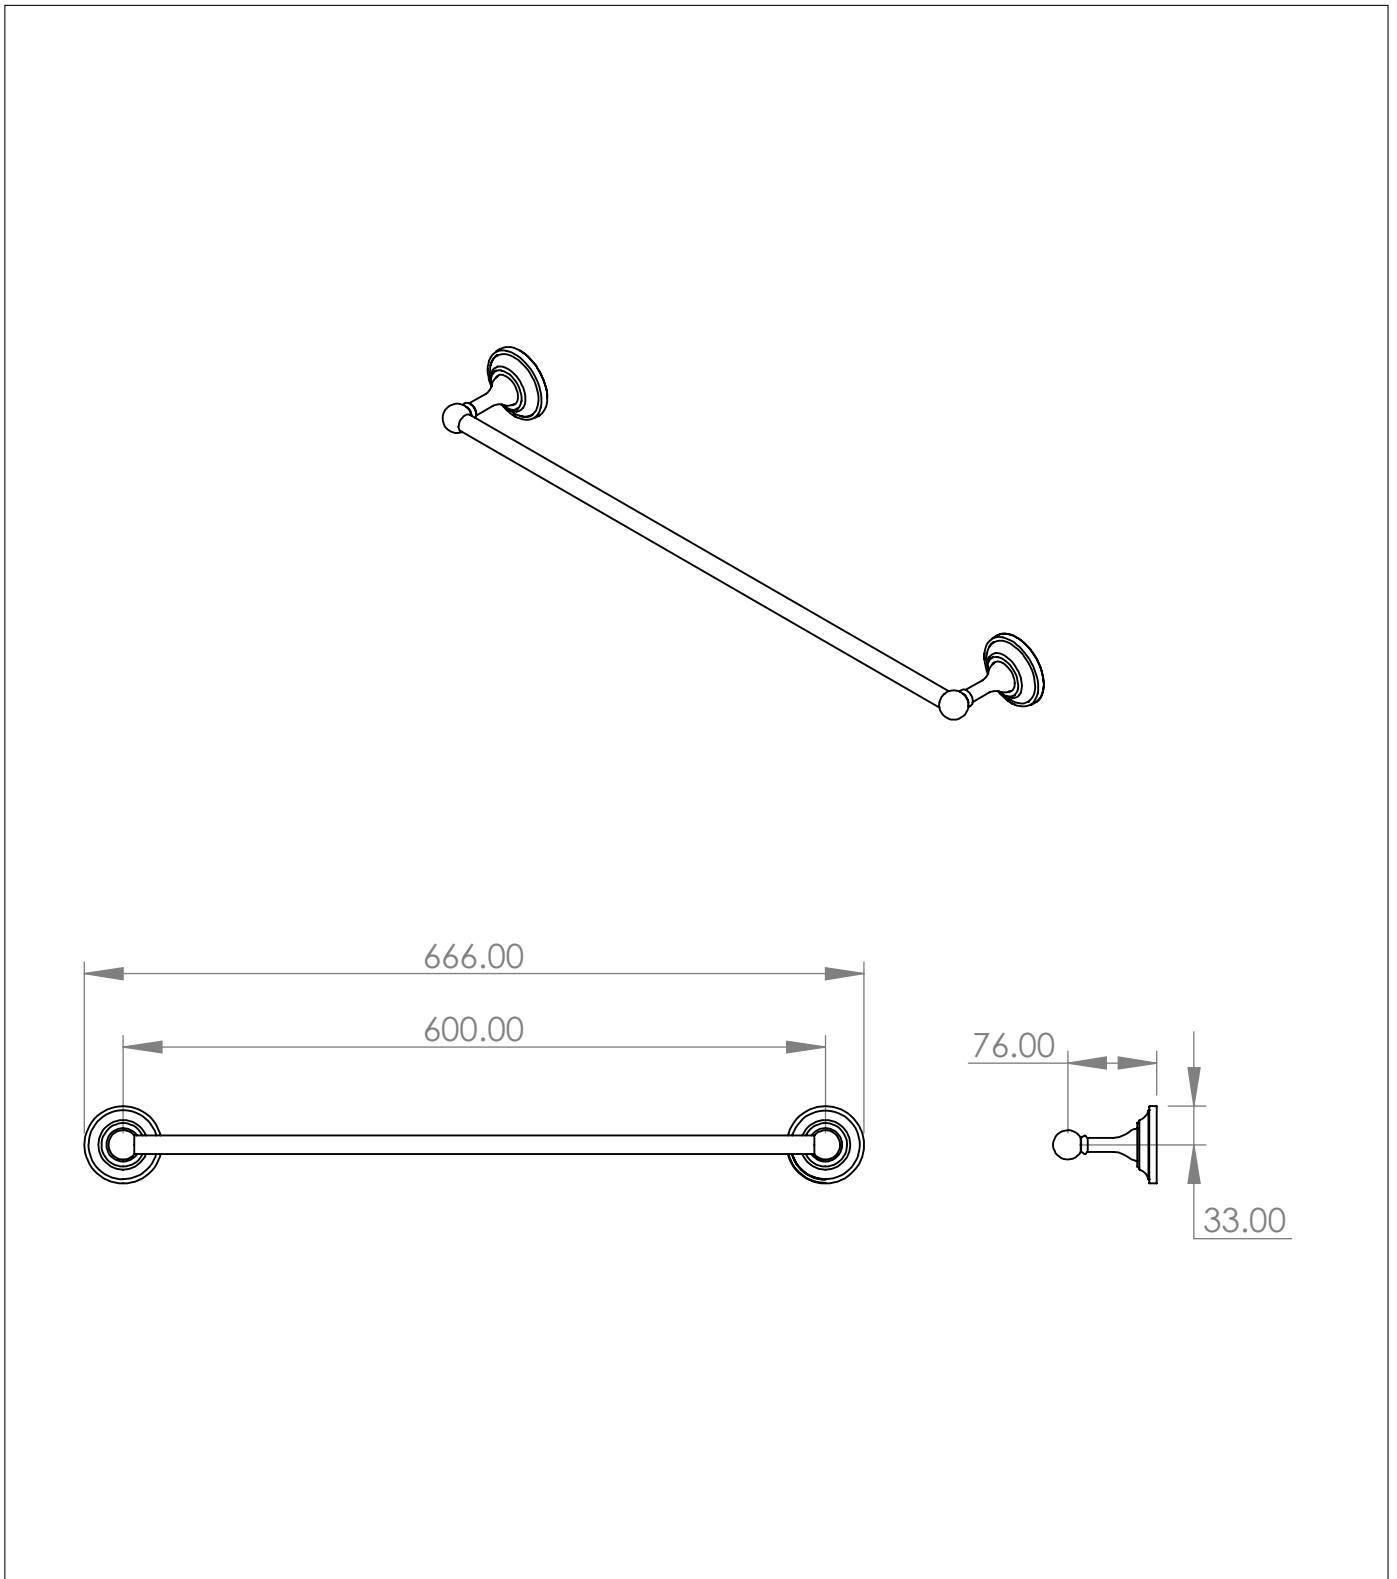

The Empire Single Towel Rail

DIMENSIONS (mm)

PLEASE NOTE: Whilst every effort is made to ensure the accuracy of these specification sheets, they are subject to change without notice as part of the company's ongoing product development process.