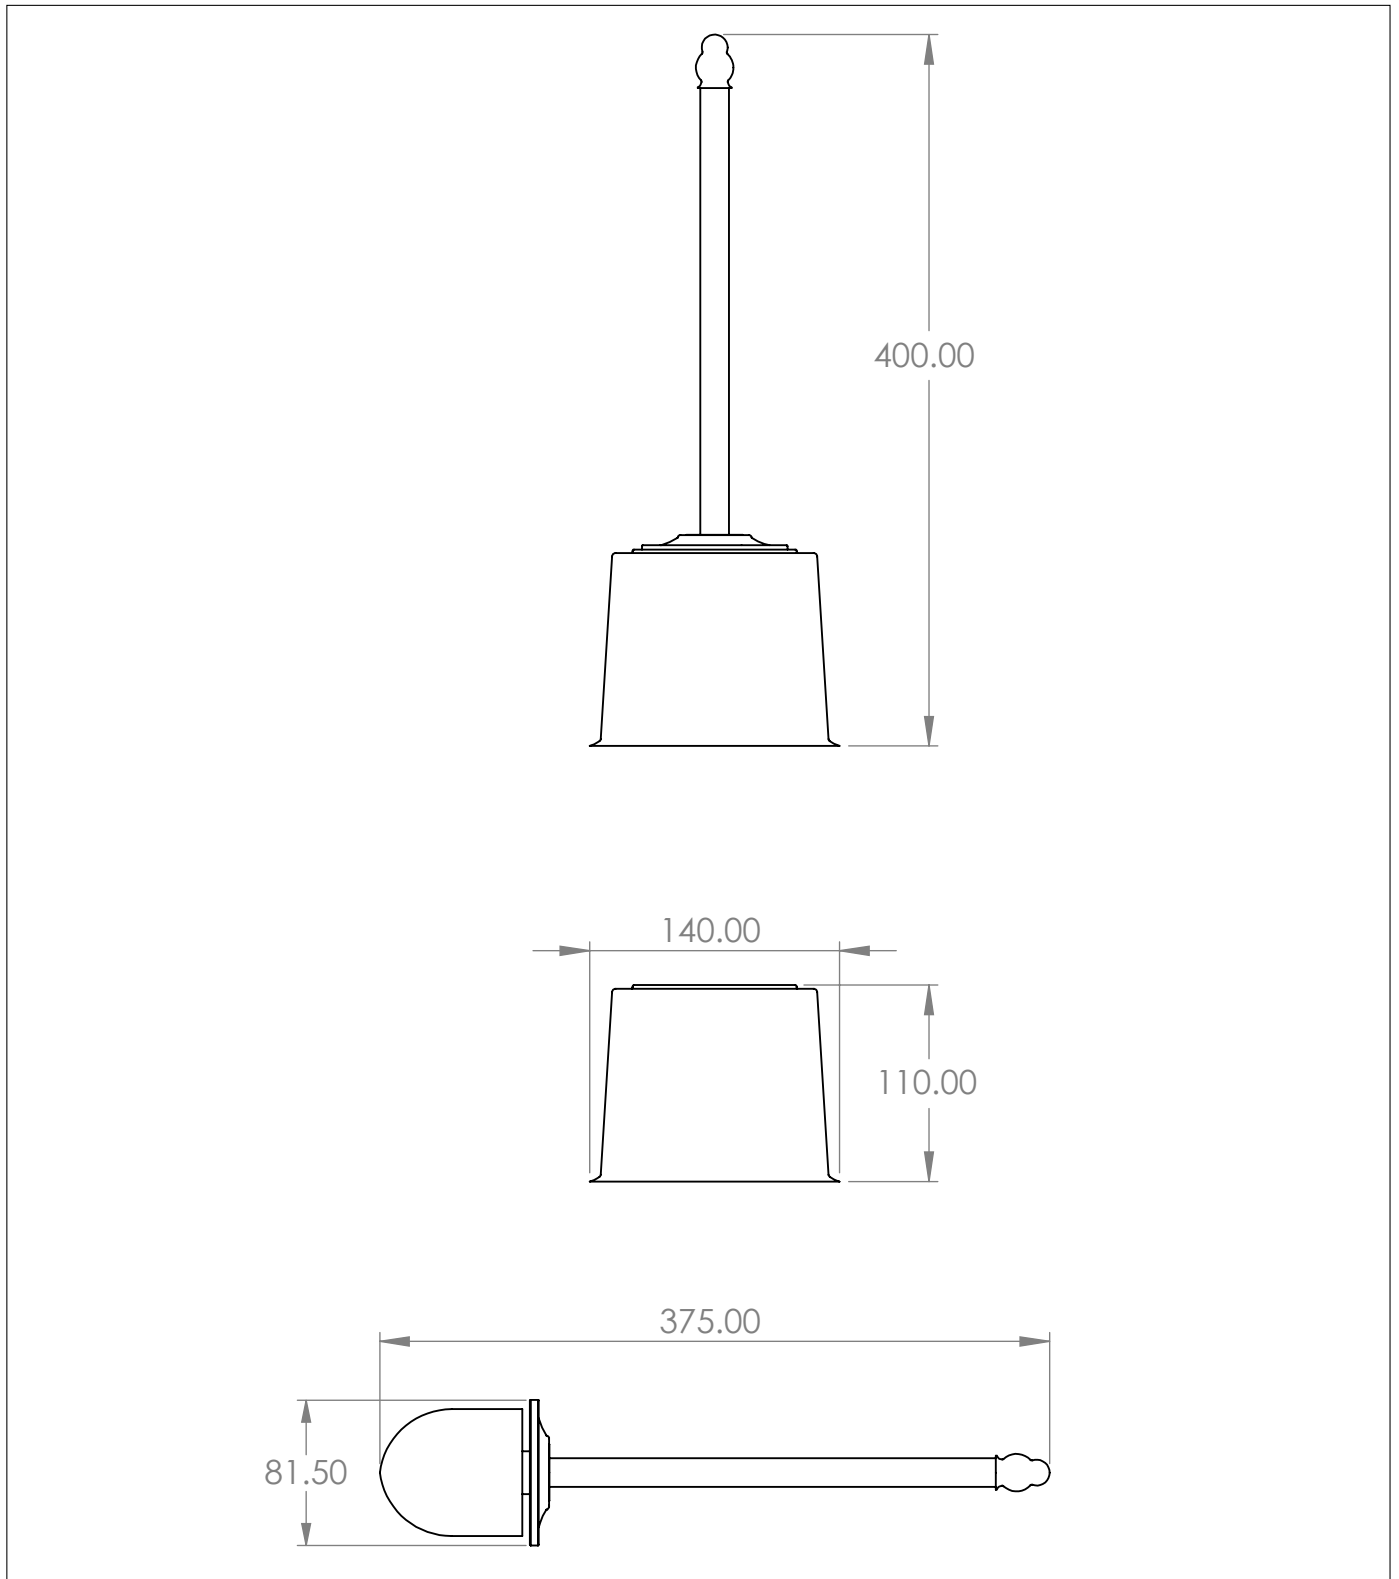

The Empire Lavatory Brush and Holder

DIMENSIONS (mm)

PLEASE NOTE: Whilst every effort is made to ensure the accuracy of these specification sheets, they are subject to change without notice as part of the company's ongoing product development process.