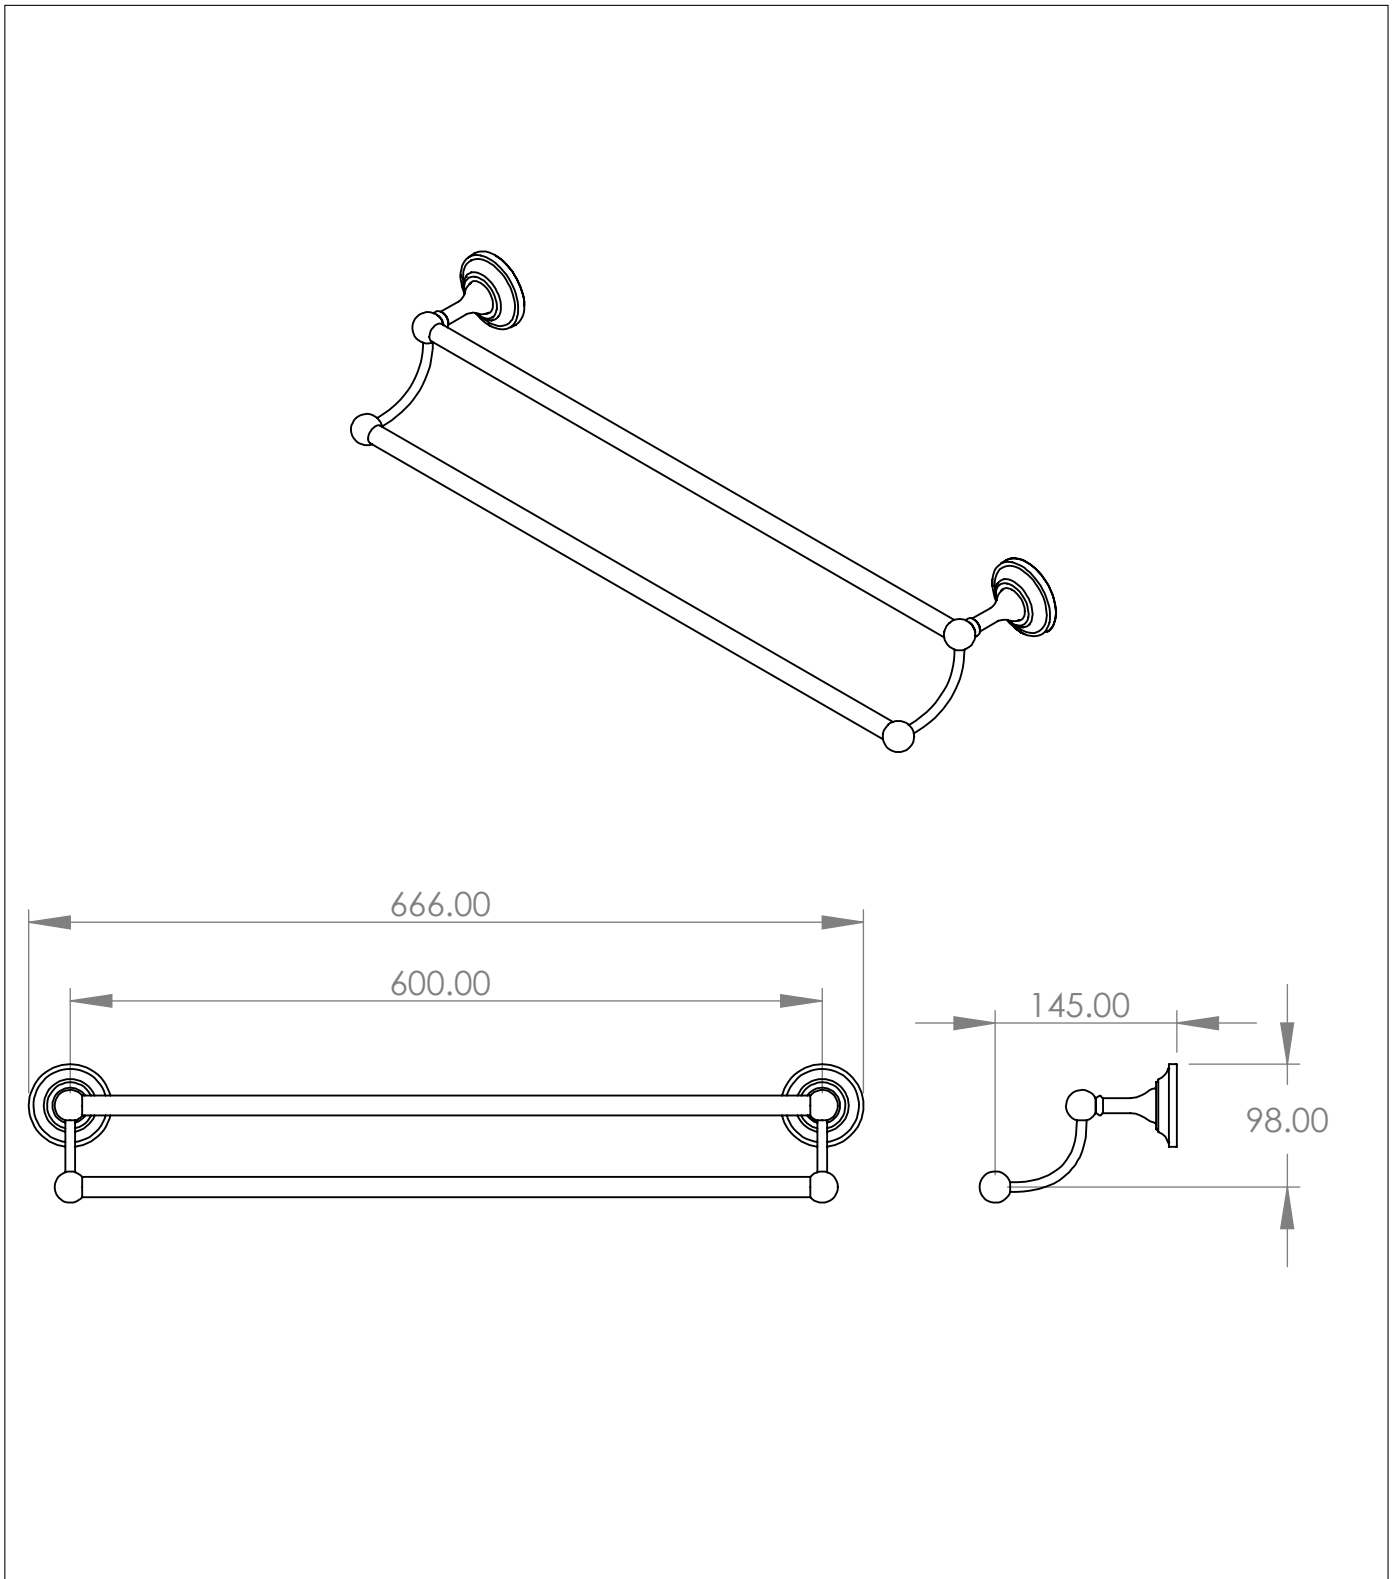

The Empire Double Towel Rail

DIMENSIONS (mm)

PLEASE NOTE: Whilst every effort is made to ensure the accuracy of these specification sheets, they are subject to change without notice as part of the company's ongoing product development process.