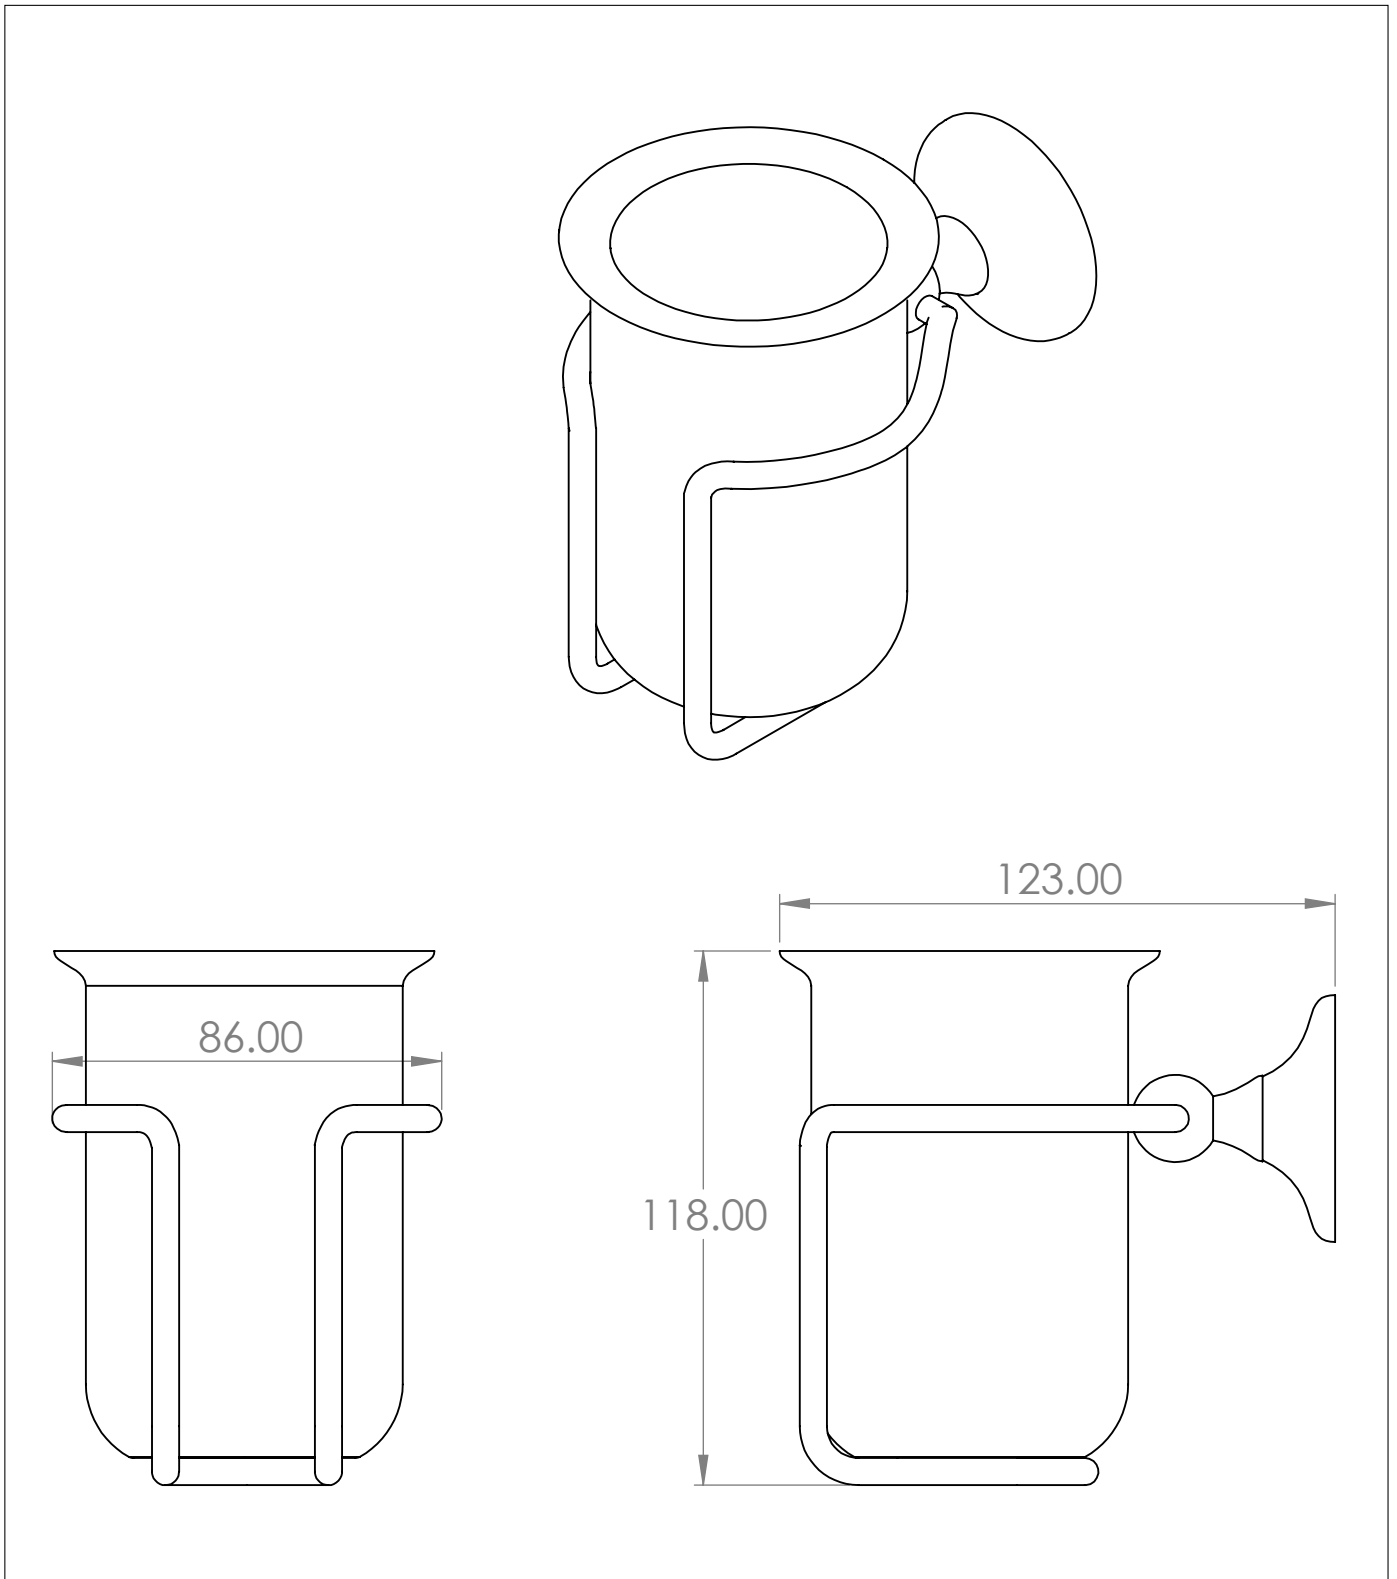

The Empire China Cup and Holder

DIMENSIONS (mm)

PLEASE NOTE: Whilst every effort is made to ensure the accuracy of these specification sheets, they are subject to change without notice as part of the company's ongoing product development process.