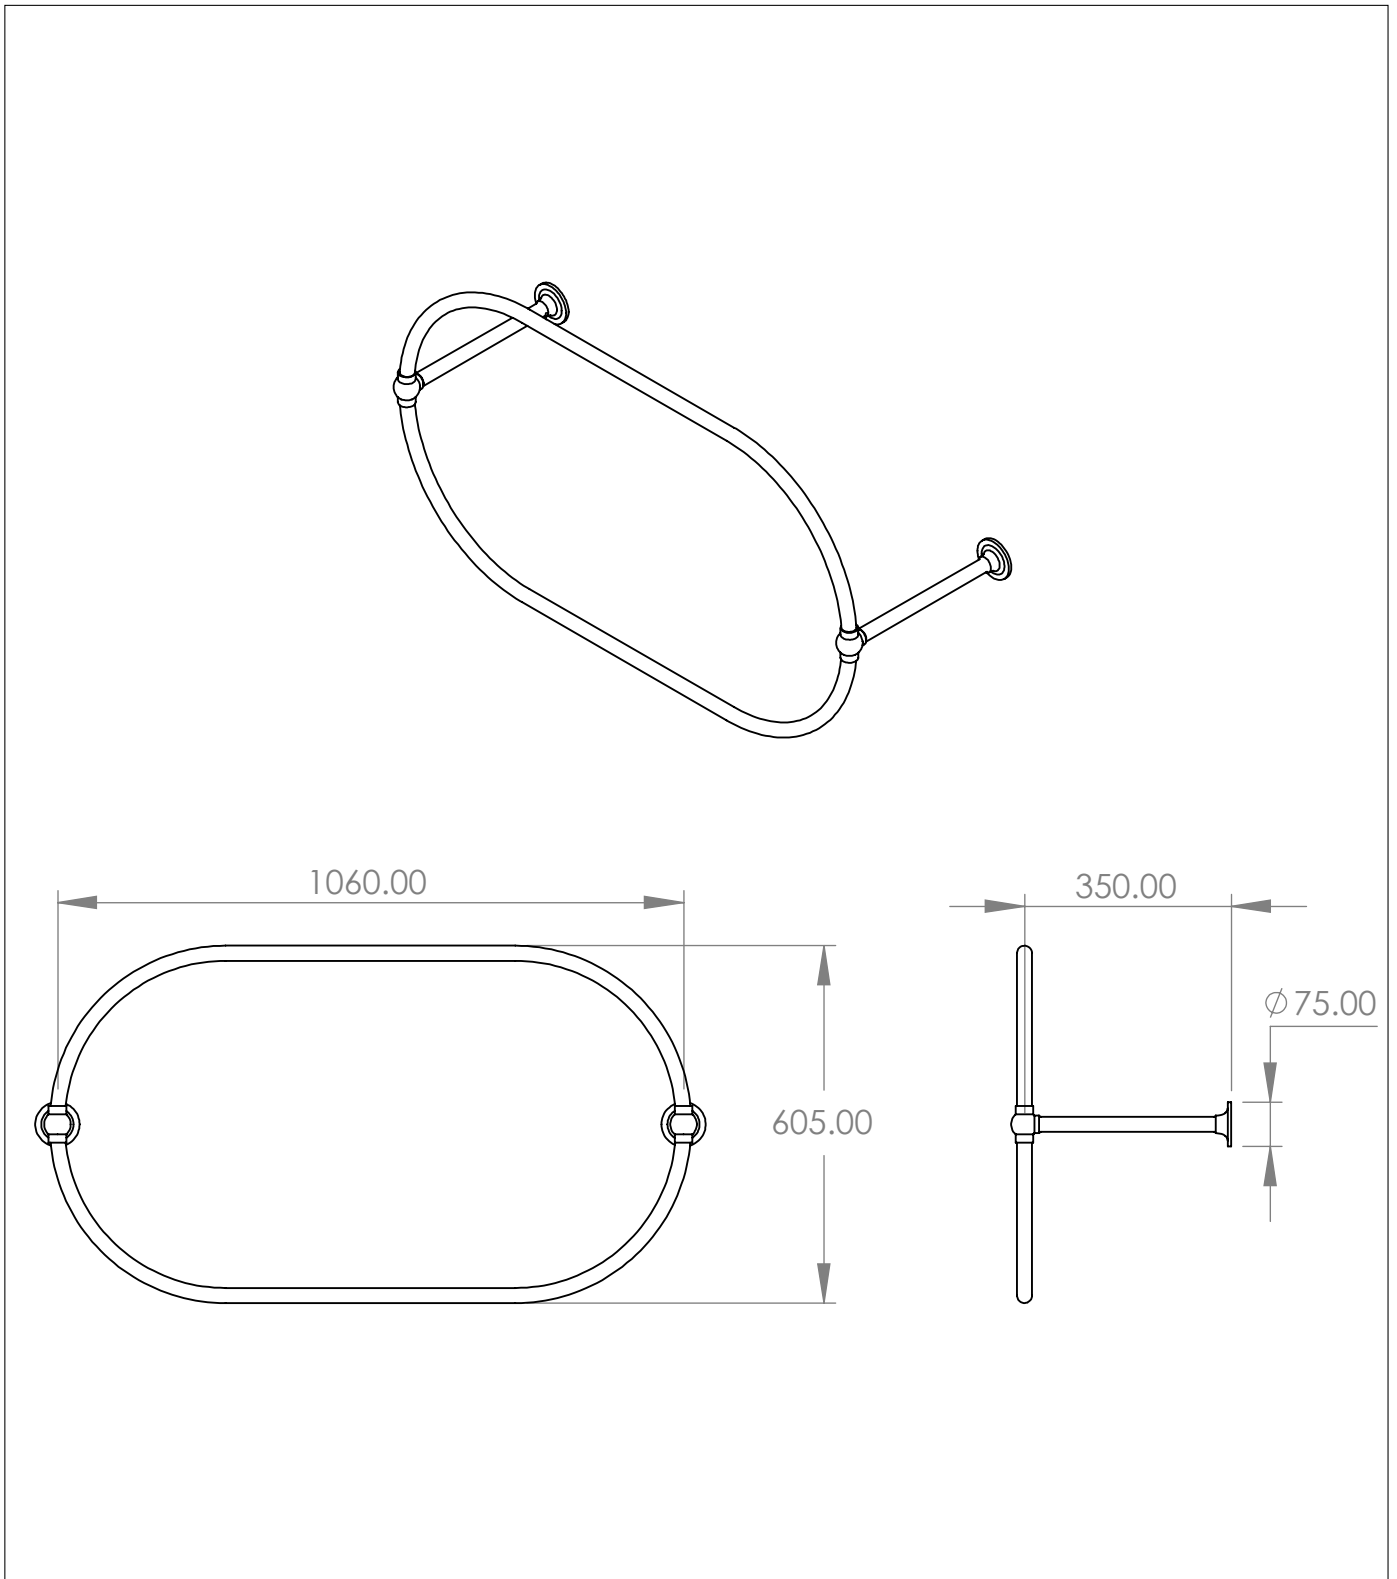

Ceiling Mounted Shower Curtain Rail

DIMENSIONS (mm)

PLEASE NOTE: Whilst every effort is made to ensure the accuracy of these specification sheets, they are subject to change without notice as part of the company's ongoing product development process.