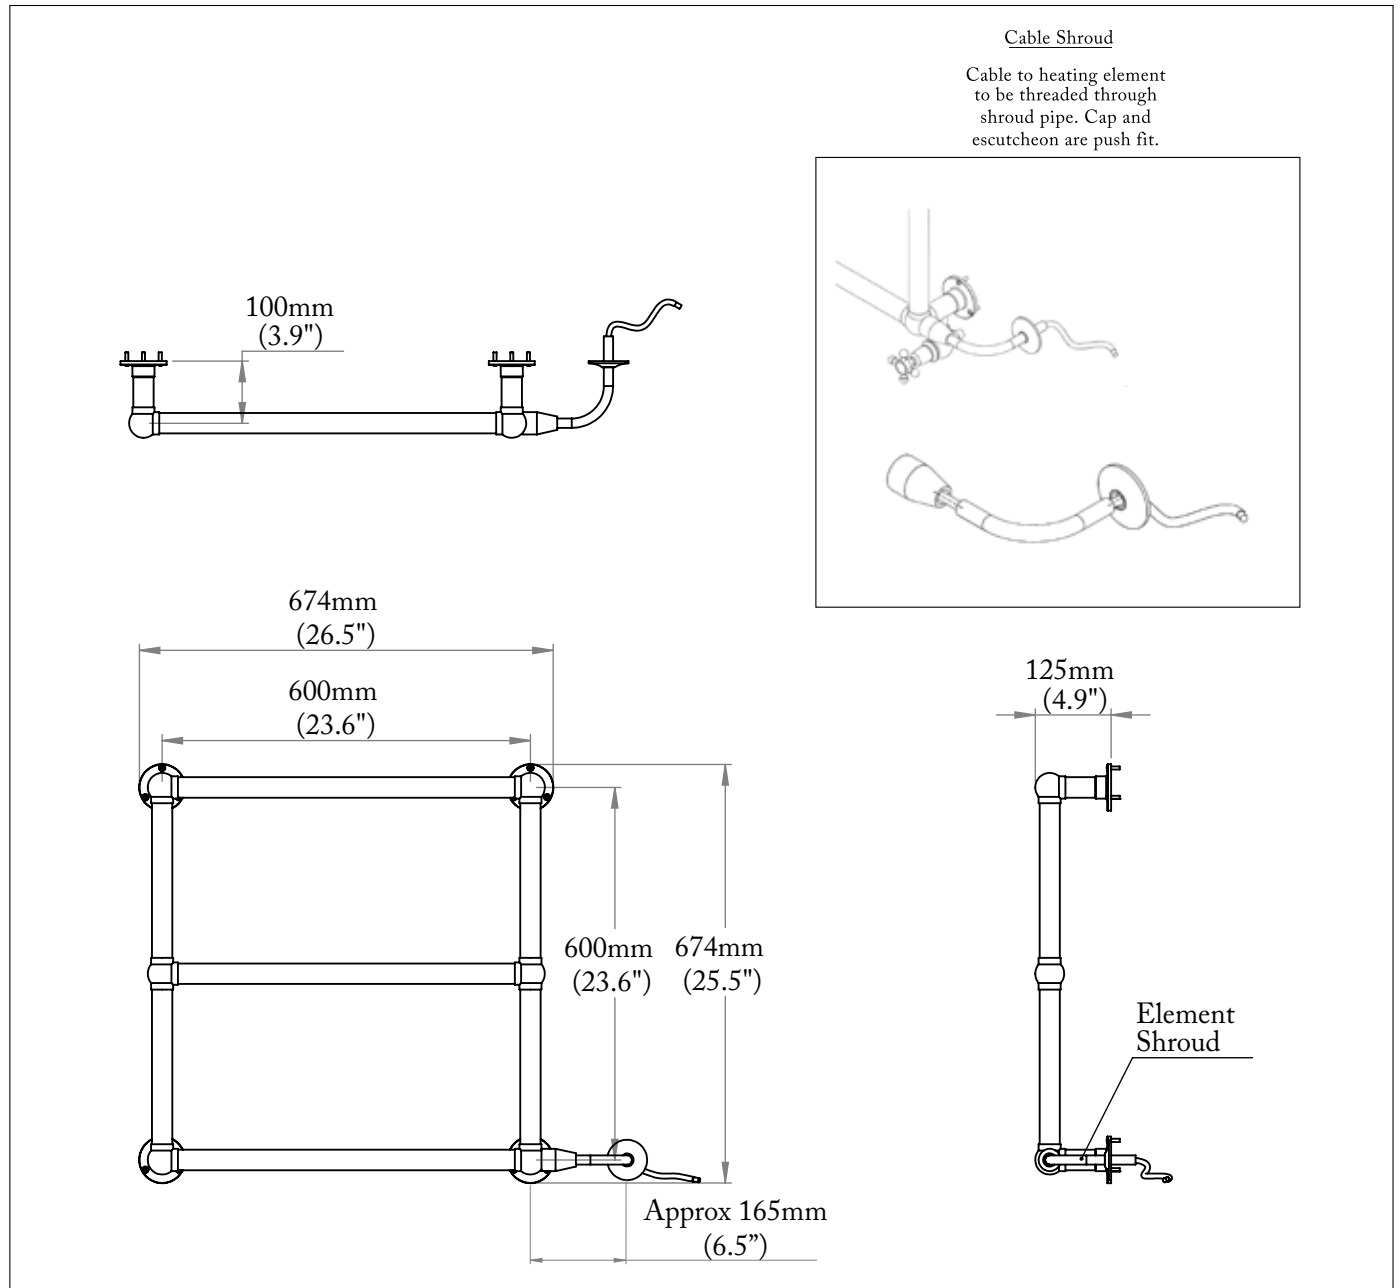

The Original Wall Mounted Towel Rail

ELECTRIC MODEL

ELECTRICAL ELEMENT: 125W

ELEMENT RATING: IP55

Manufactured in the UK from BSC2126 Brass Tube.

ELECTRIC MODEL

PLEASE NOTE: Whilst every effort is made to ensure the accuracy of these specification sheets, they are subject to change without notice as part of the company's ongoing product development process.