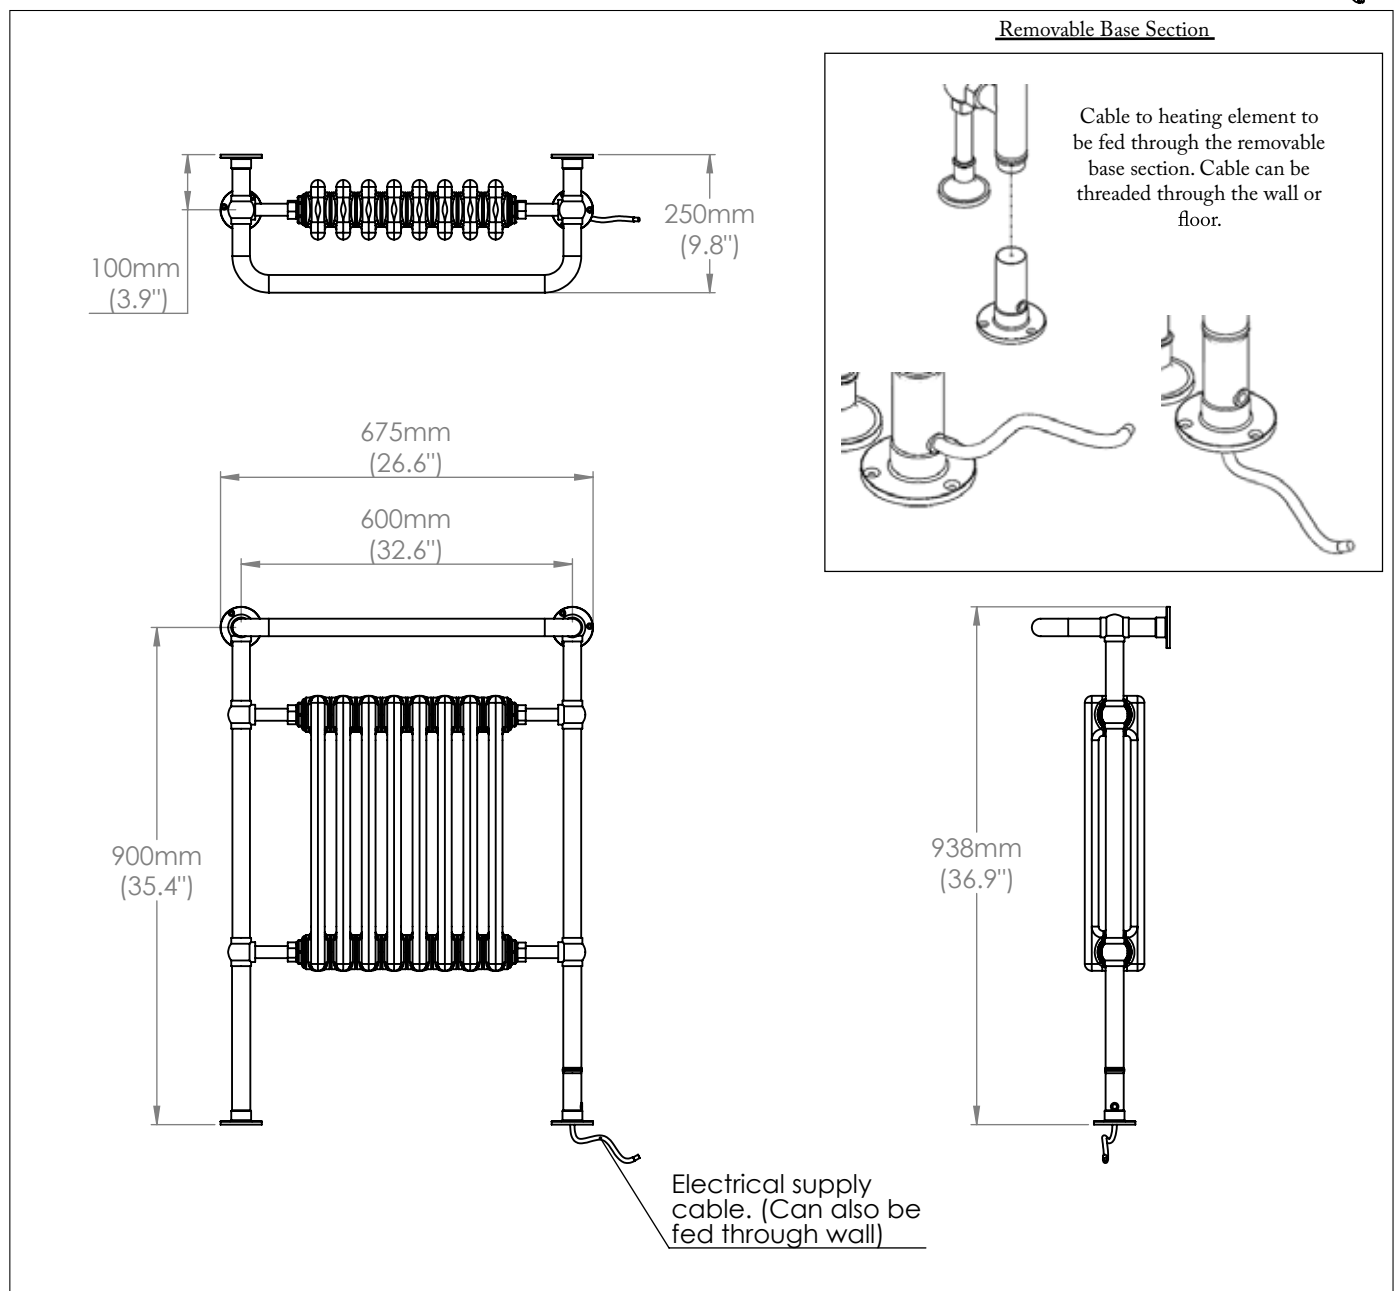

The Original Heated Towel Radiator

ELECTRIC MODEL

ELECTRICAL ELEMENT: 400W

ELEMENT RATING: IP55

Manufactured in the UK from BSC2126 Brass Tube.

ELECTRIC MODEL

PLEASE NOTE: Whilst every effort is made to ensure the accuracy of these specification sheets, they are subject to change without notice as part of the company's ongoing product development process.