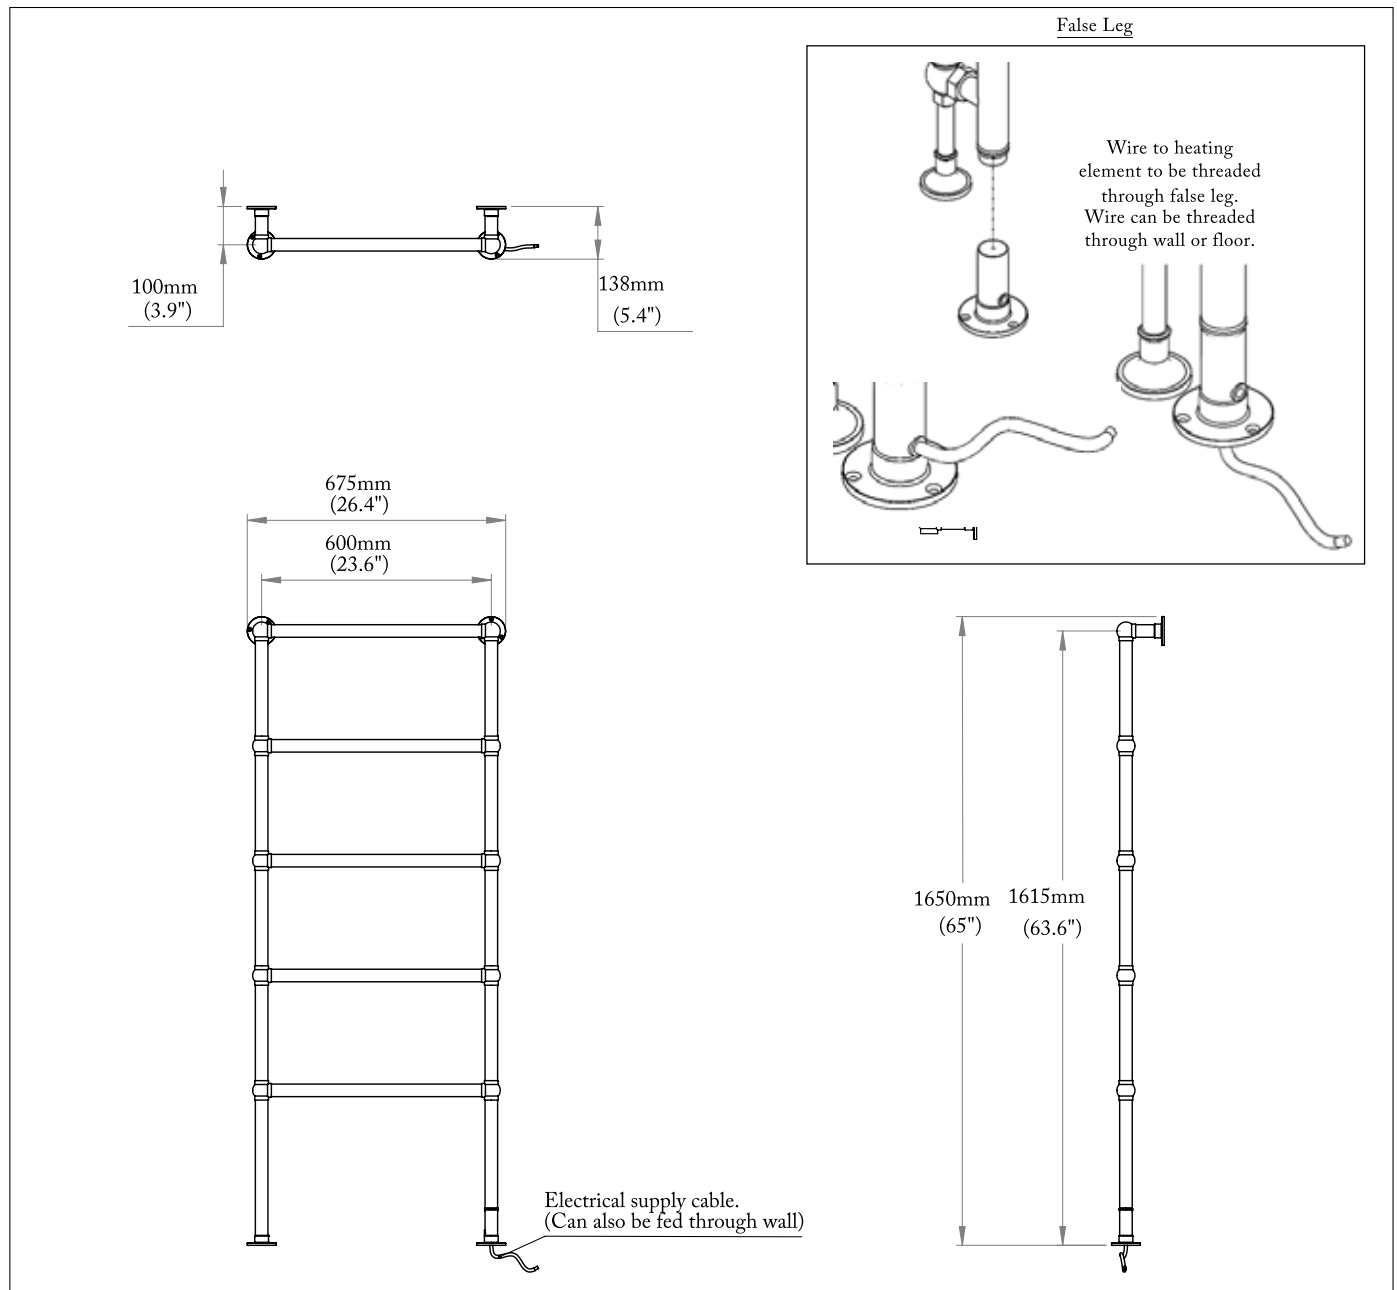

The Original Ladder Towel Rail

ELECTRIC MODEL

ELECTRICAL ELEMENT: 125W

ELEMENT RATING: IP55

Manufactured in the UK from BSC2126 Brass Tube.

ELECTRIC MODEL

PLEASE NOTE: Whilst every effort is made to ensure the accuracy of these specification sheets, they are subject to change without notice as part of the company's ongoing product development process.