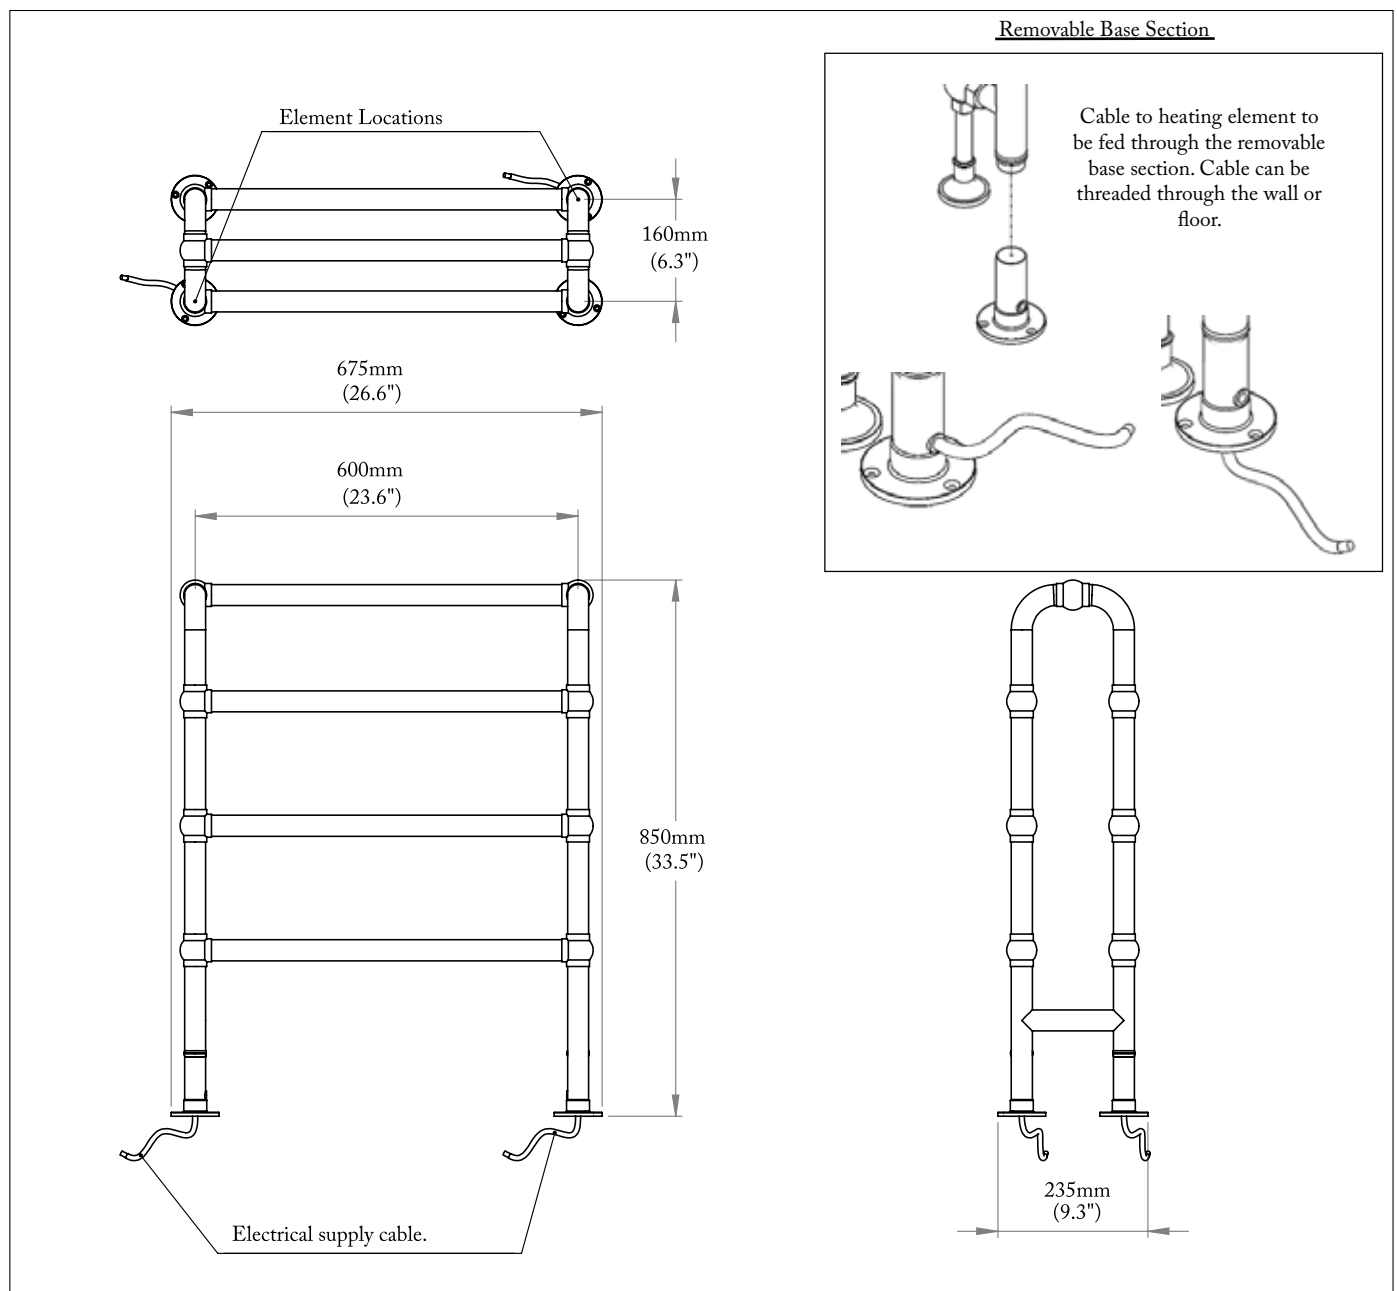

The Original Arched Three Bar Heated Towel Radiator

ELECTRIC MODEL

ELECTRICAL ELEMENT: 2 x 125W

ELEMENT RATING: IP55

Manufactured in the UK from BSC2126 Brass Tube.

ELECTRIC MODEL

PLEASE NOTE: Whilst every effort is made to ensure the accuracy of these specification sheets, they are subject to change without notice as part of the company's ongoing product development process.