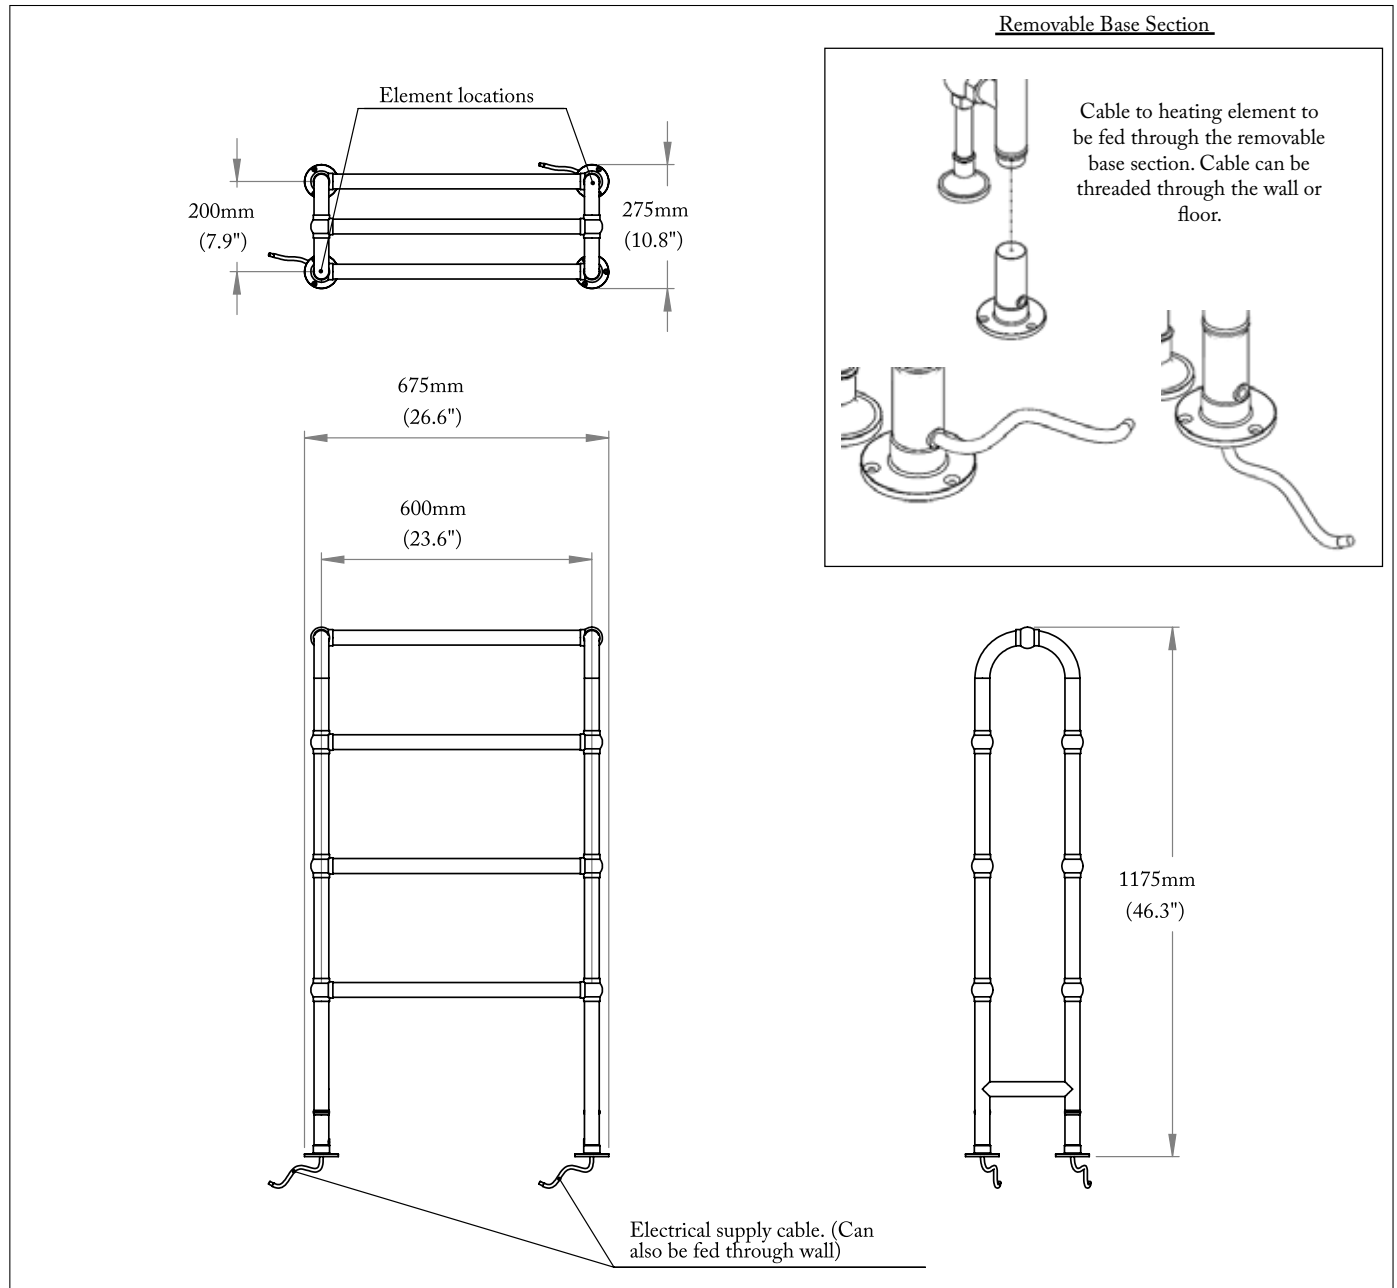

The Original Arched Ladder Heated Towel Radiator

ELECTRIC MODEL

ELECTRICAL ELEMENT: 2 x 125W

ELEMENT RATING: IP55

Manufactured in the UK from BSC2126 Brass Tube.

ELECTRIC MODEL

PLEASE NOTE: Whilst every effort is made to ensure the accuracy of these specification sheets, they are subject to change without notice as part of the company's ongoing product development process.