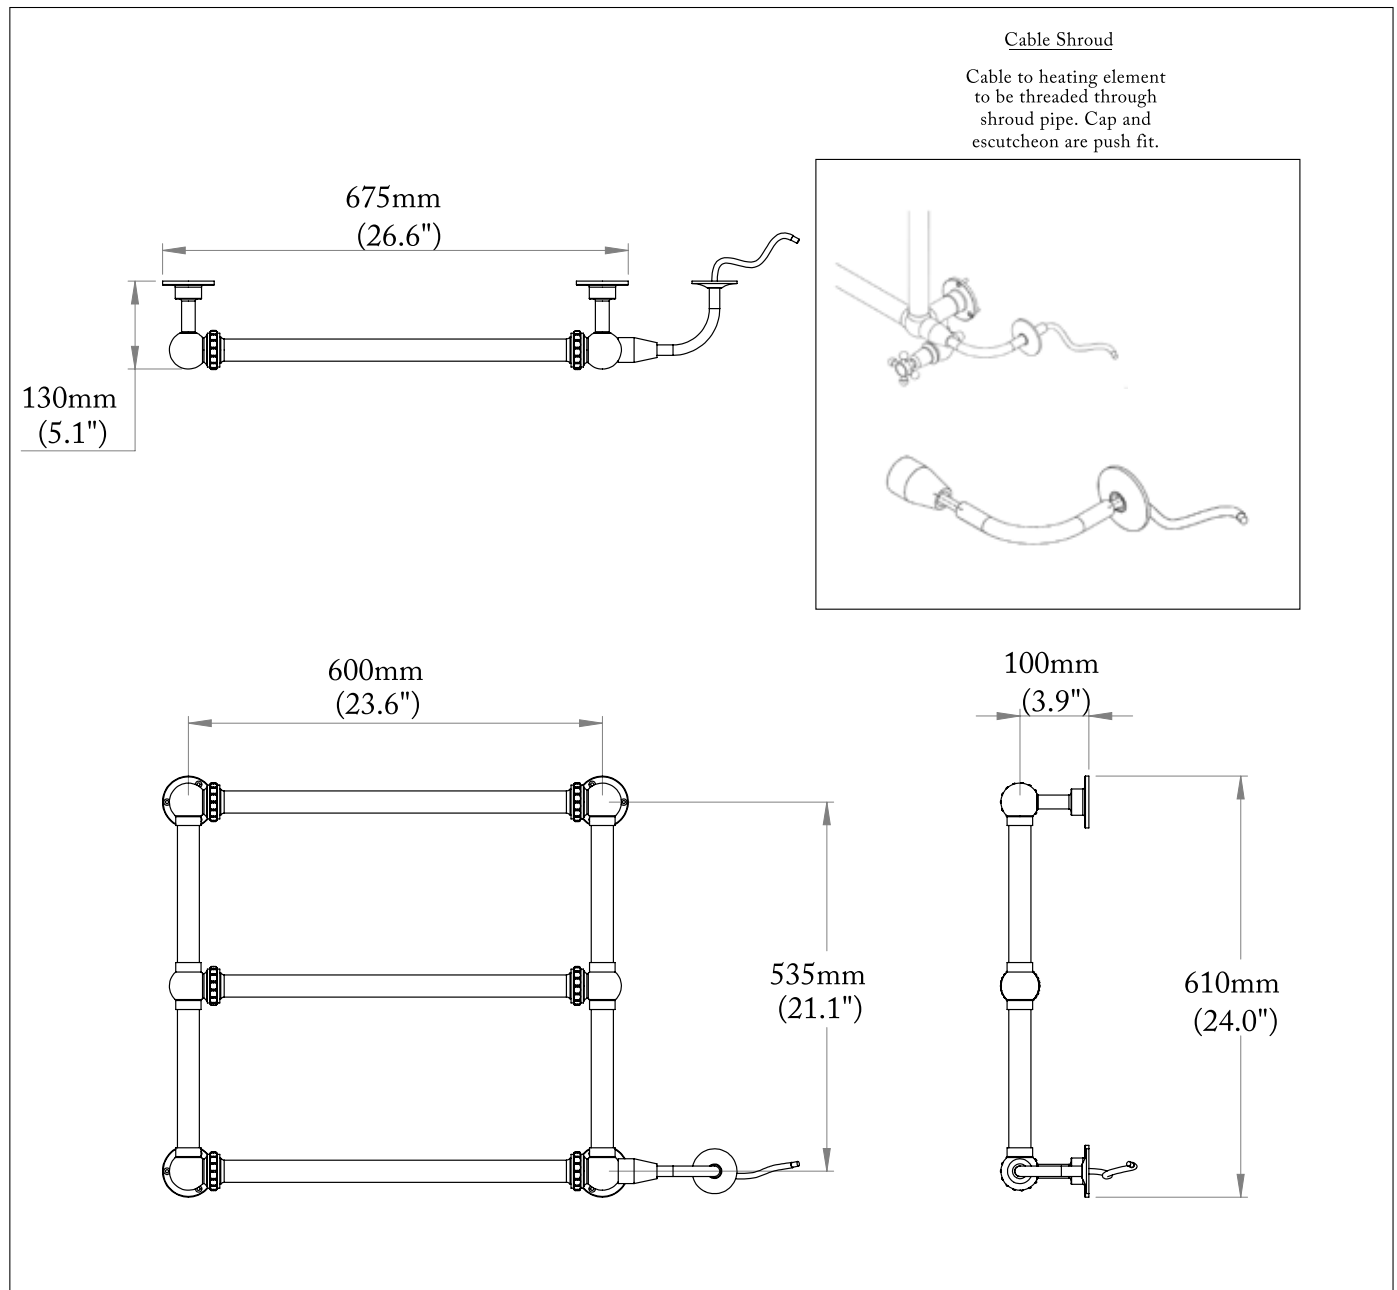

The Mercantile Wall Mounted Towel Rail

ELECTRIC MODEL

ELECTRICAL ELEMENT: 125W

ELEMENT RATING: IP55

Manufactured in the UK from BSC2126 Brass Tube.

ELECTRIC MODEL

PLEASE NOTE: Whilst every effort is made to ensure the accuracy of these specification sheets, they are subject to change without notice as part of the company's ongoing product development process.