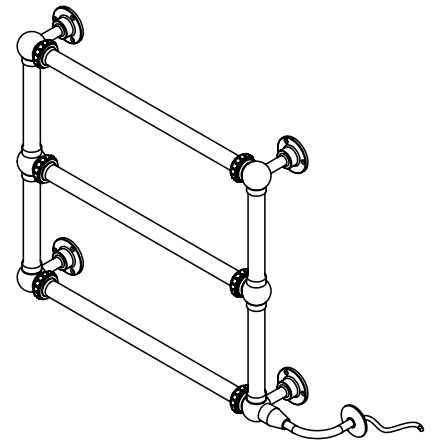

The Mercantile Wall Mounted Towel Rail

ELECTRIC MODEL

ELECTRICAL ELEMENT: 125W

ELEMENT RATING: IP55

Manufactured in the UK from BSC2126 Brass Tube.

ELECTRIC MODEL

PLEASE NOTE: Whilst every effort is made to ensure the accuracy of these specification sheets, they are subject to change without notice as part of the company's ongoing product development process.