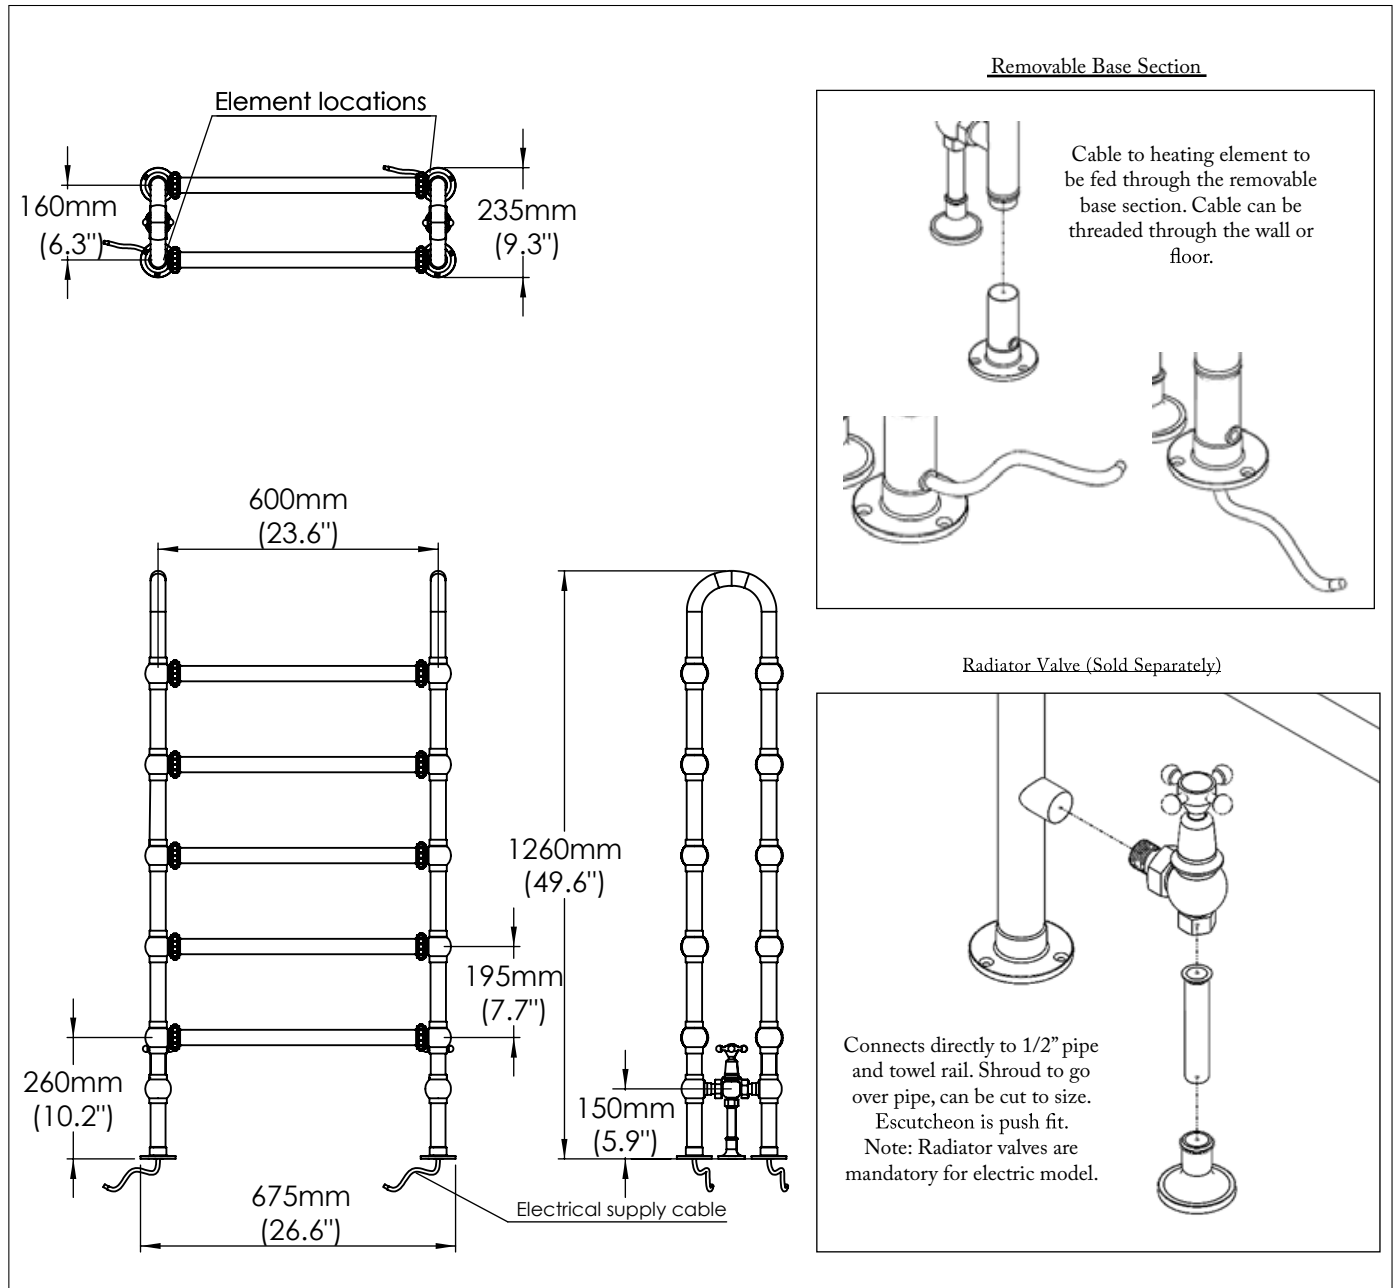

The Mercantile Arched Ladder Heated Towel Radiator

ELECTRIC MODEL

ELECTRICAL ELEMENT: 2 x 125W

ELEMENT RATING: IP55

Manufactured in the UK from BSC2126 Brass Tube.

ELECTRIC MODEL

PLEASE NOTE: Whilst every effort is made to ensure the accuracy of these specification sheets, they are subject to change without notice as part of the company's ongoing product development process.