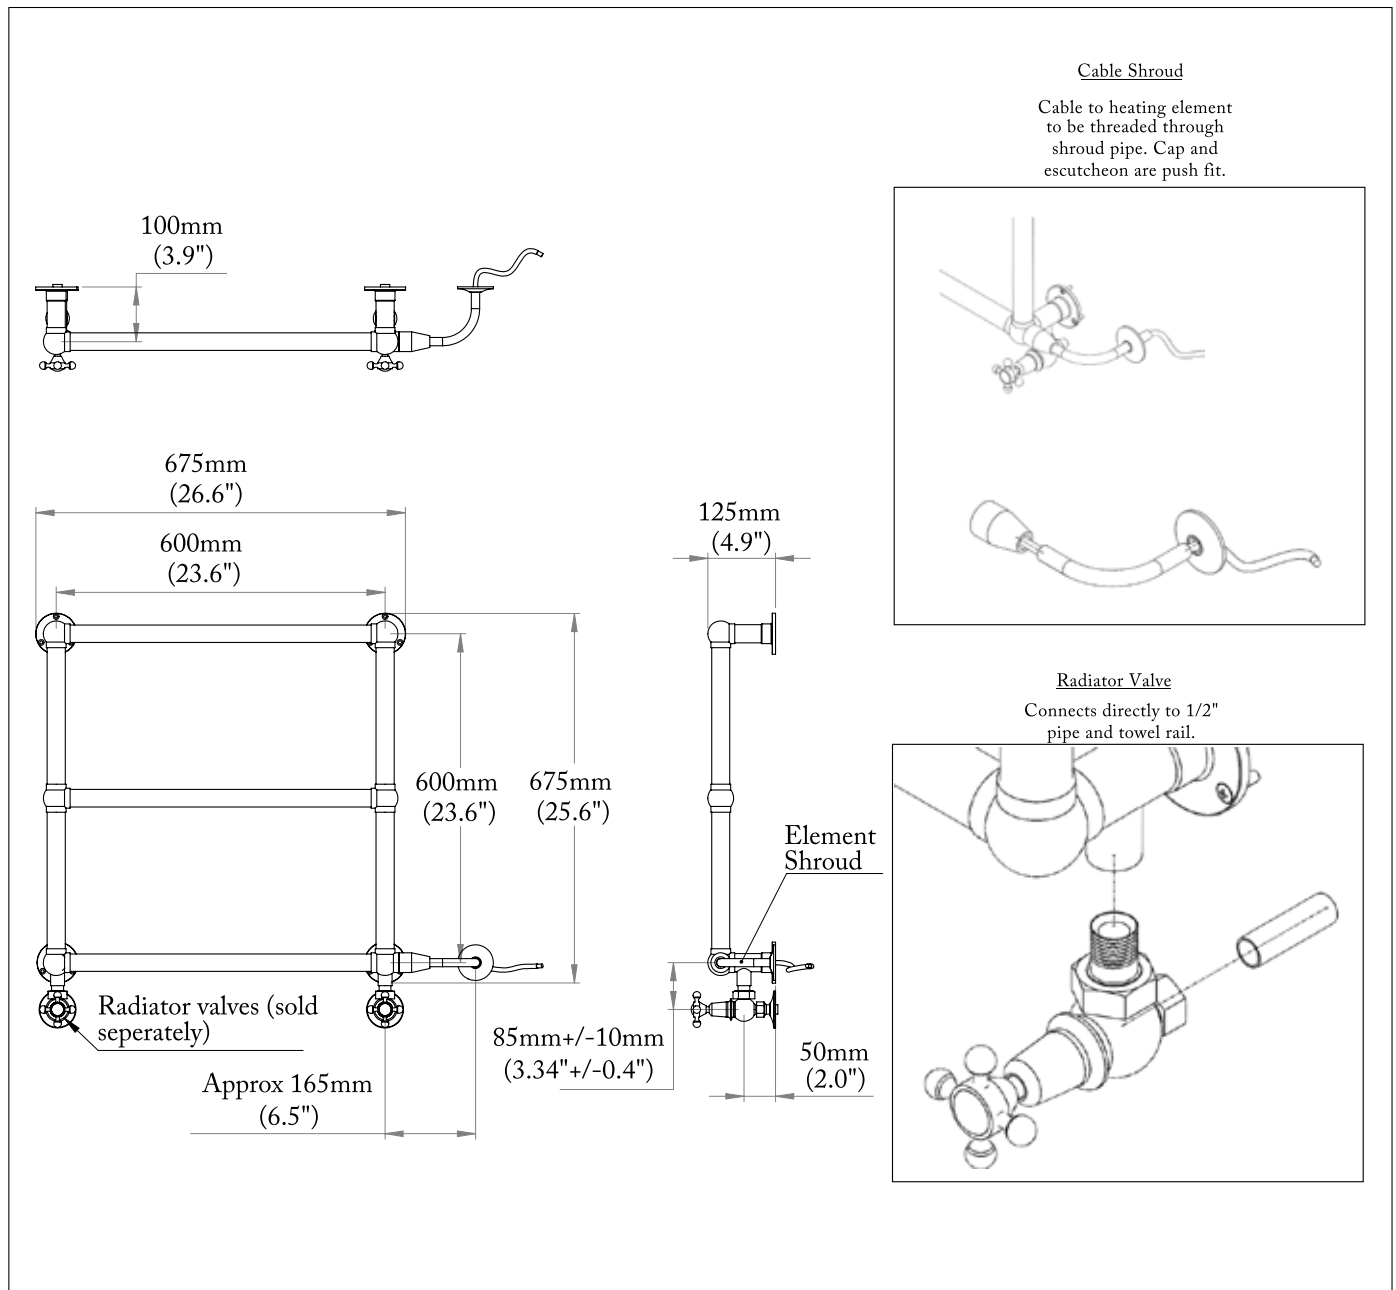

The Original Wall Mounted Towel Rail

DUAL FUEL MODEL

BTU OUTPUT @50°C: 641
 BTU OUTPUT @60°C: 812
 ELECTRICAL ELEMENT: 125W
 ELEMENT RATING: IP55

Manufactured in the UK from BSC2126 Brass Tube.

DUAL FUEL MODEL