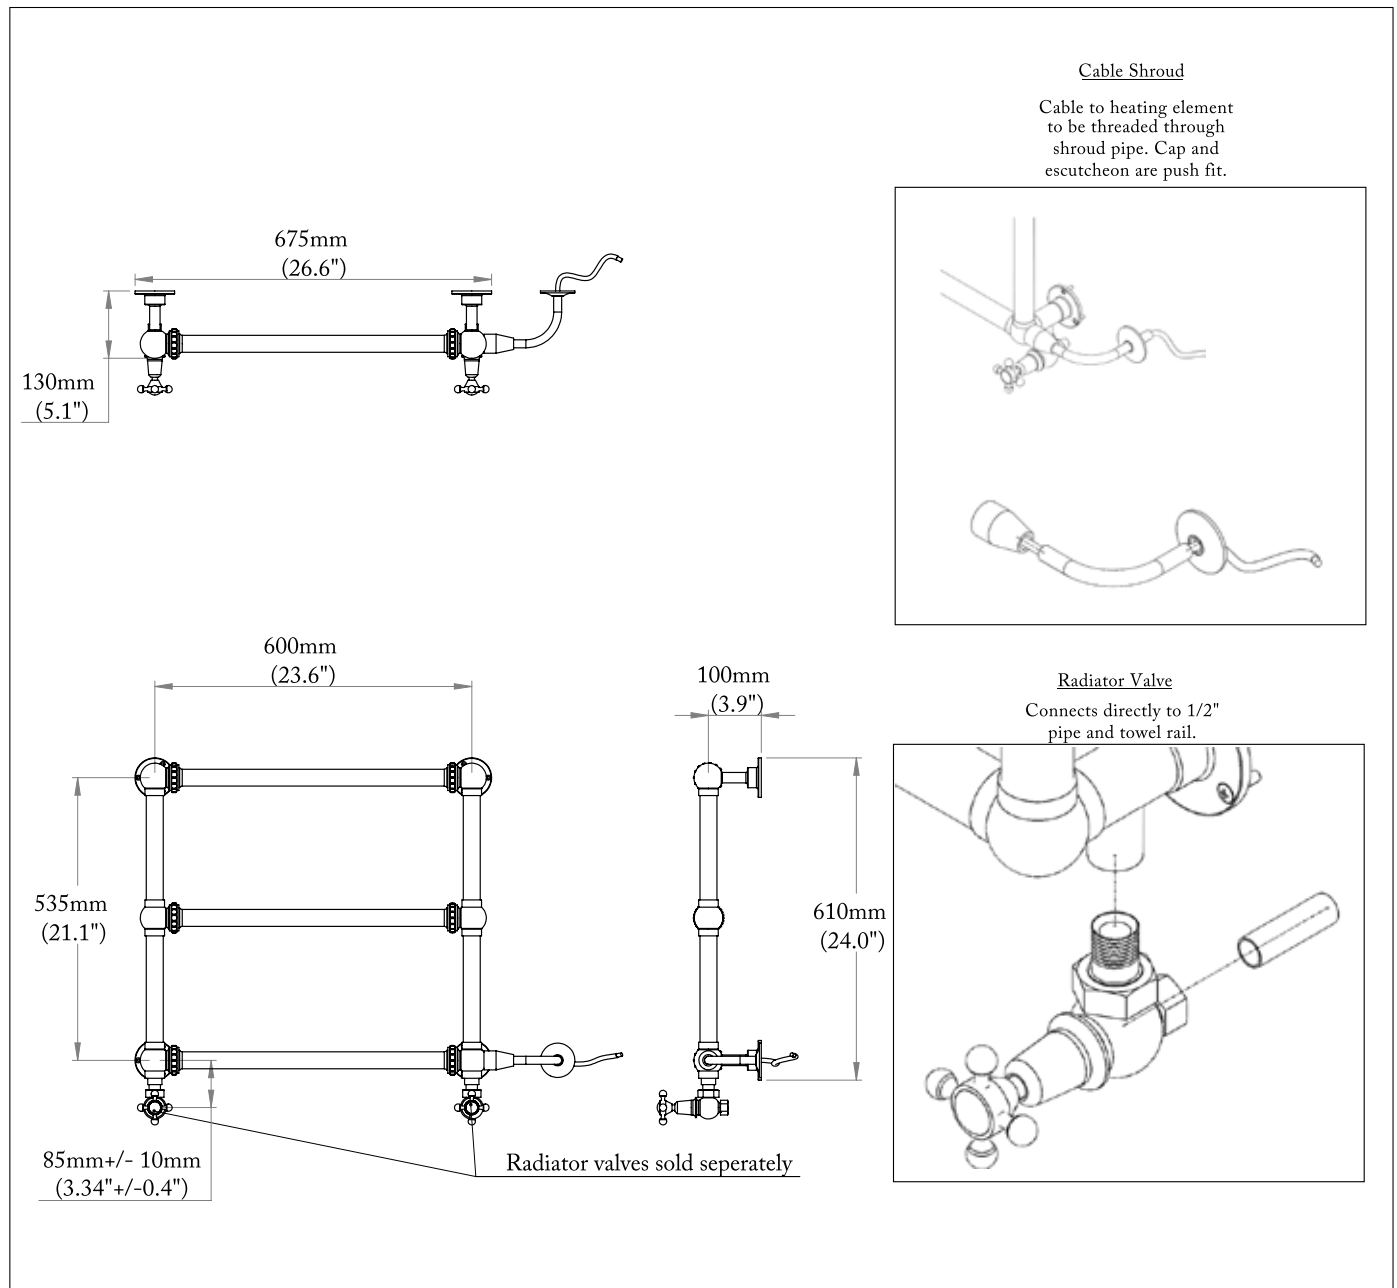

The Mercantile Wall Mounted Towel Rail

DUAL FUEL MODEL

BTU OUTPUT @50°C: 570
 BTU OUTPUT @60°C: 720
 ELECTRICAL ELEMENT: 125W
 ELEMENT RATING: IP55

Manufactured in the UK from BSC2126 Brass Tube.

DUAL FUEL MODEL