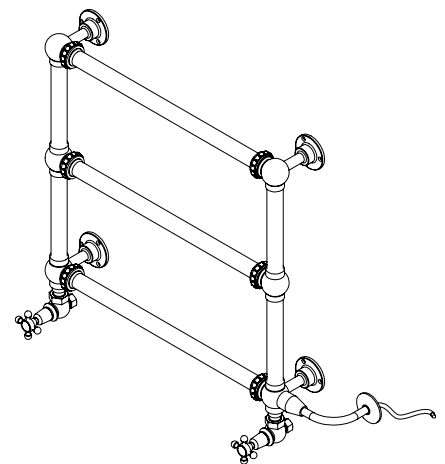

The Mercantile Wall Mounted Towel Rail

DUAL FUEL MODEL

BTU OUTPUT @50°C: 570
 BTU OUTPUT @60°C: 720
 ELECTRICAL ELEMENT: 125W
 ELEMENT RATING: IP55

Manufactured in the UK from BSC2126 Brass Tube.

DUAL FUEL MODEL