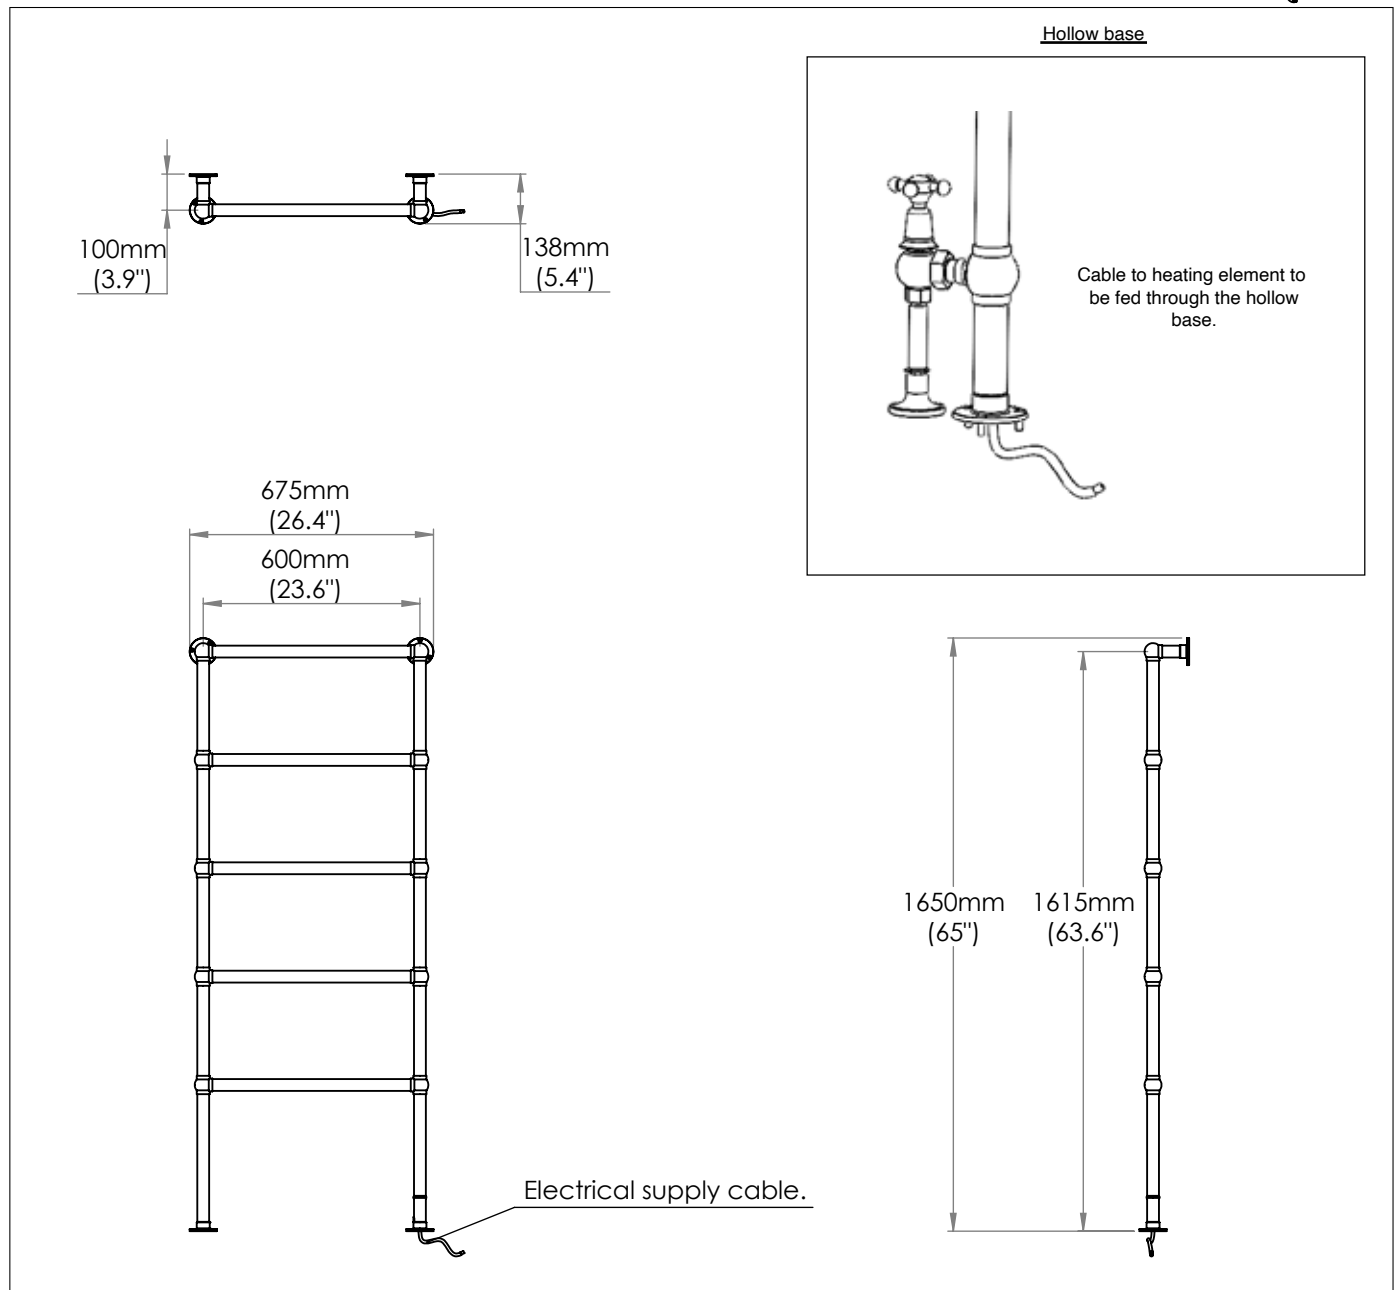

The Mercantile Ladder Towel Rail

ELECTRIC MODEL

ELECTRICAL ELEMENT: 125W

ELEMENT RATING: IP55

Manufactured in the UK from BSC2126 Brass Tube.

ELECTRIC MODEL

PLEASE NOTE: Whilst every effort is made to ensure the accuracy of these specification sheets, they are subject to change without notice as part of the company's ongoing product development process.