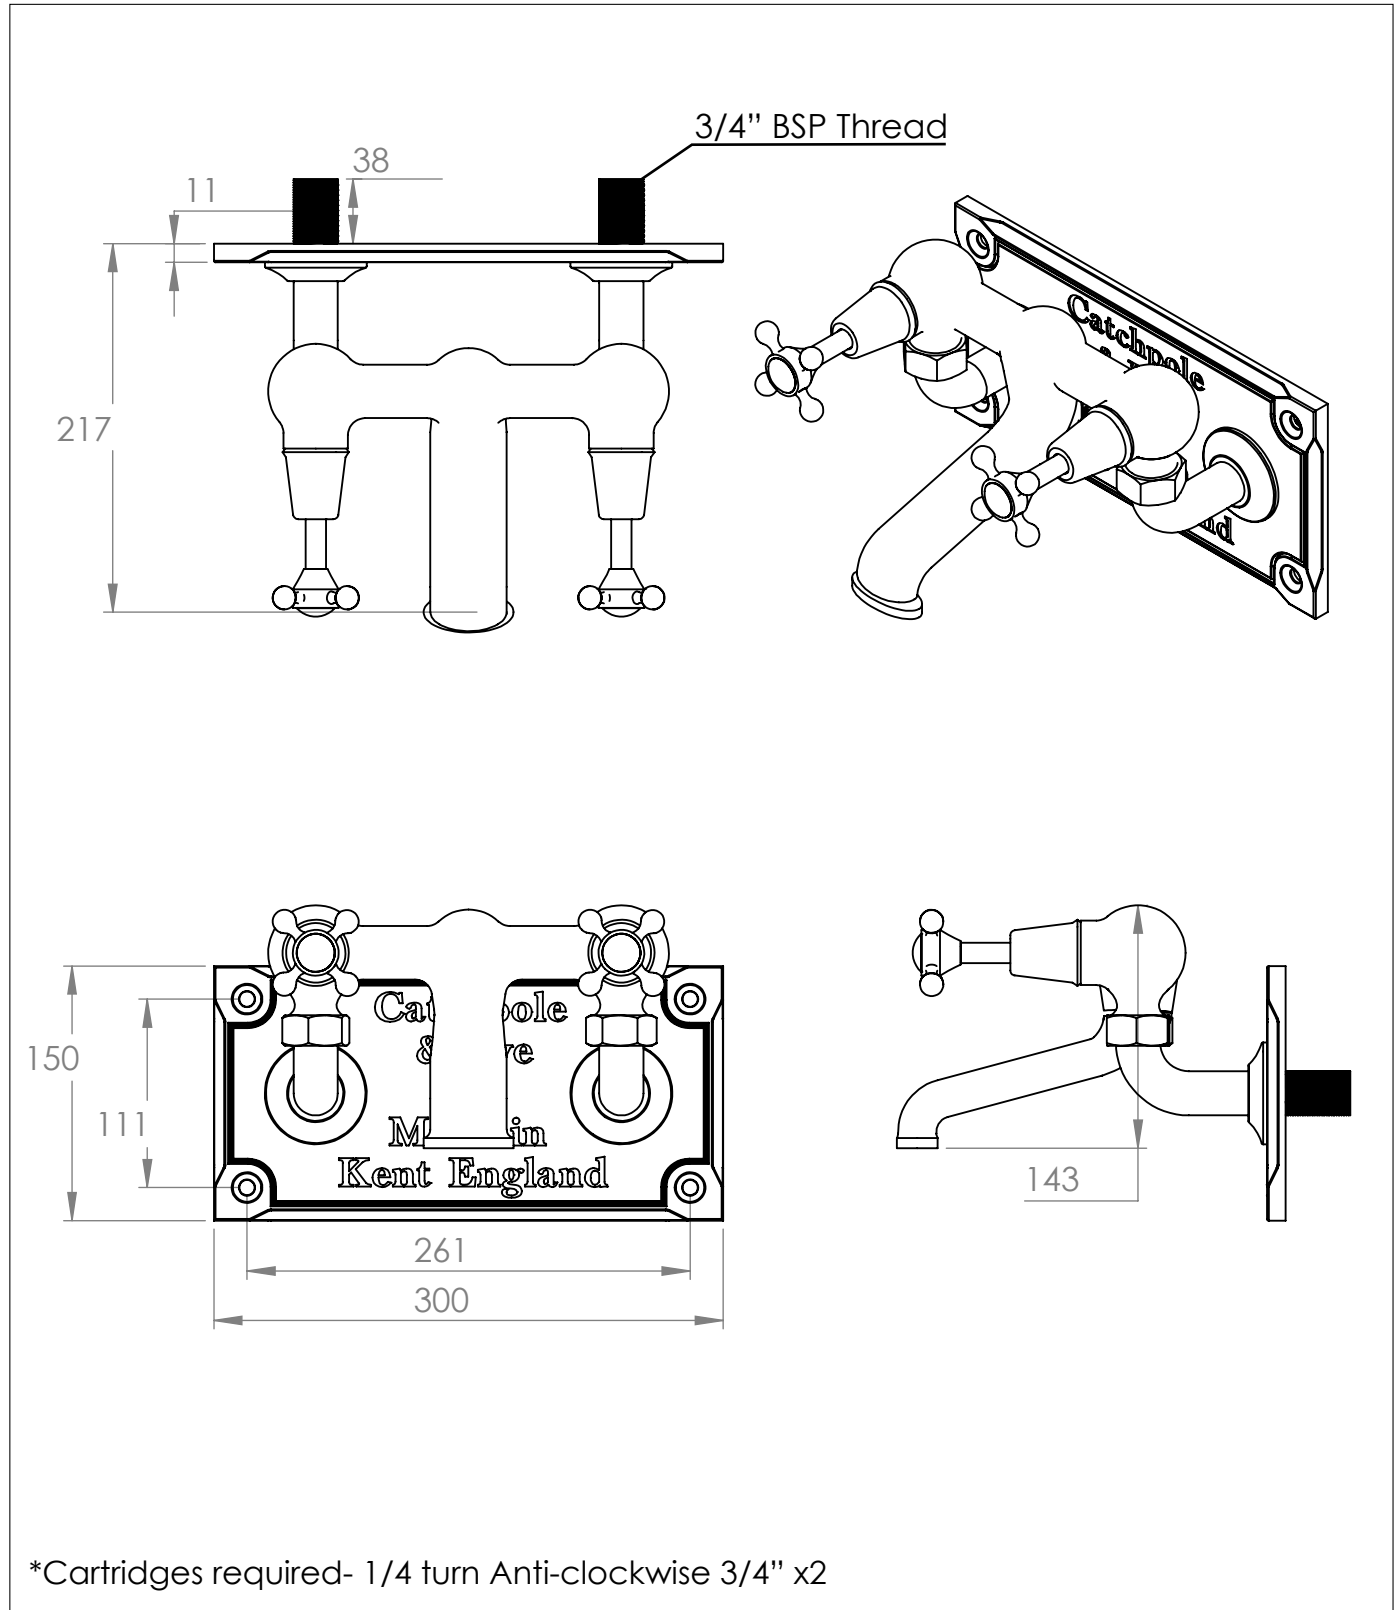

The English Wall Mounted Bathtub Filler

DIMENSIONS (mm)

PLEASE NOTE: Whilst every effort is made to ensure the accuracy of these specification sheets, they are subject to change without notice as part of the company's ongoing product development process.