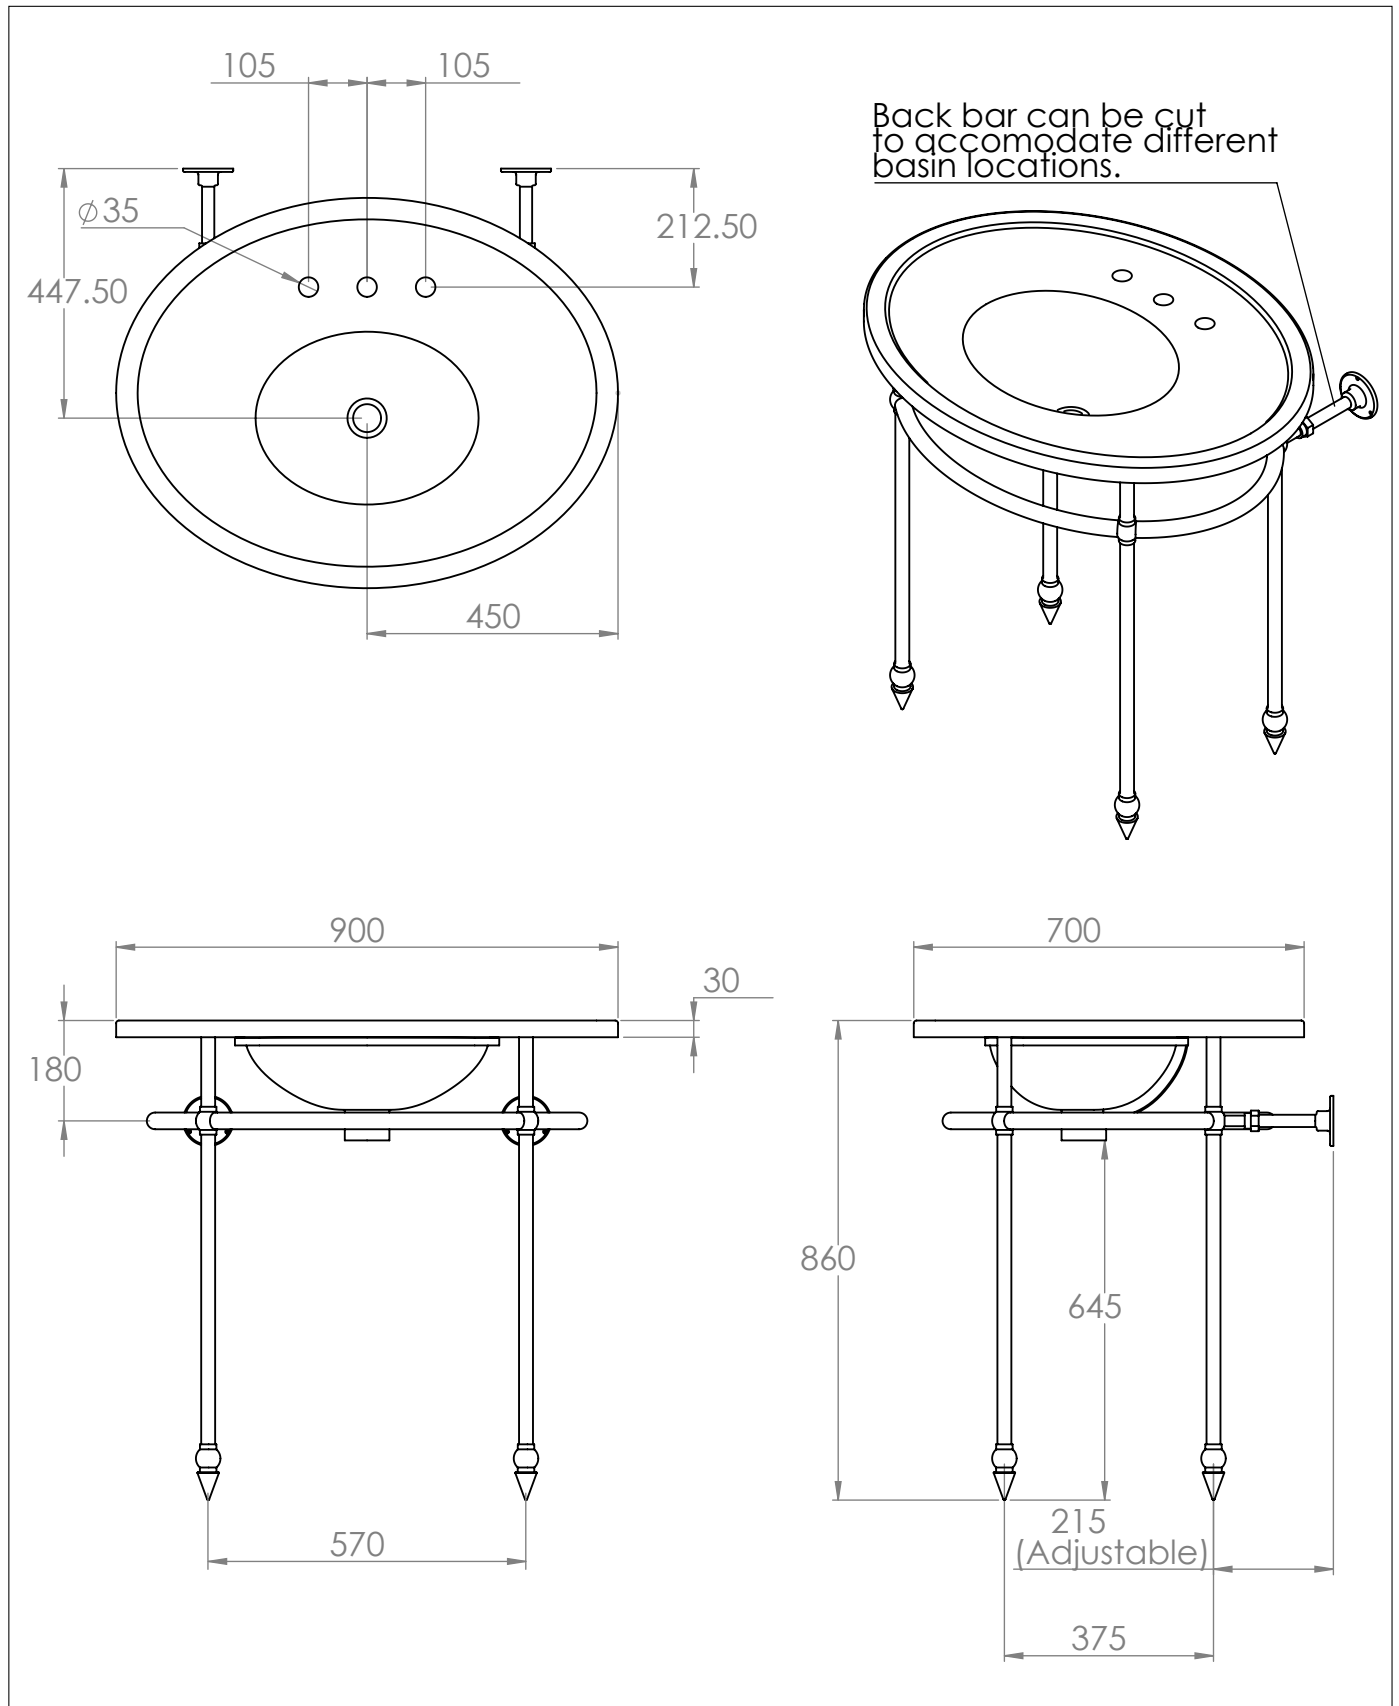

The Balfour Washstand

DIMENSIONS (mm)

PLEASE NOTE: Whilst every effort is made to ensure the accuracy of these specification sheets, they are subject to change without notice as part of the company's ongoing product development process.