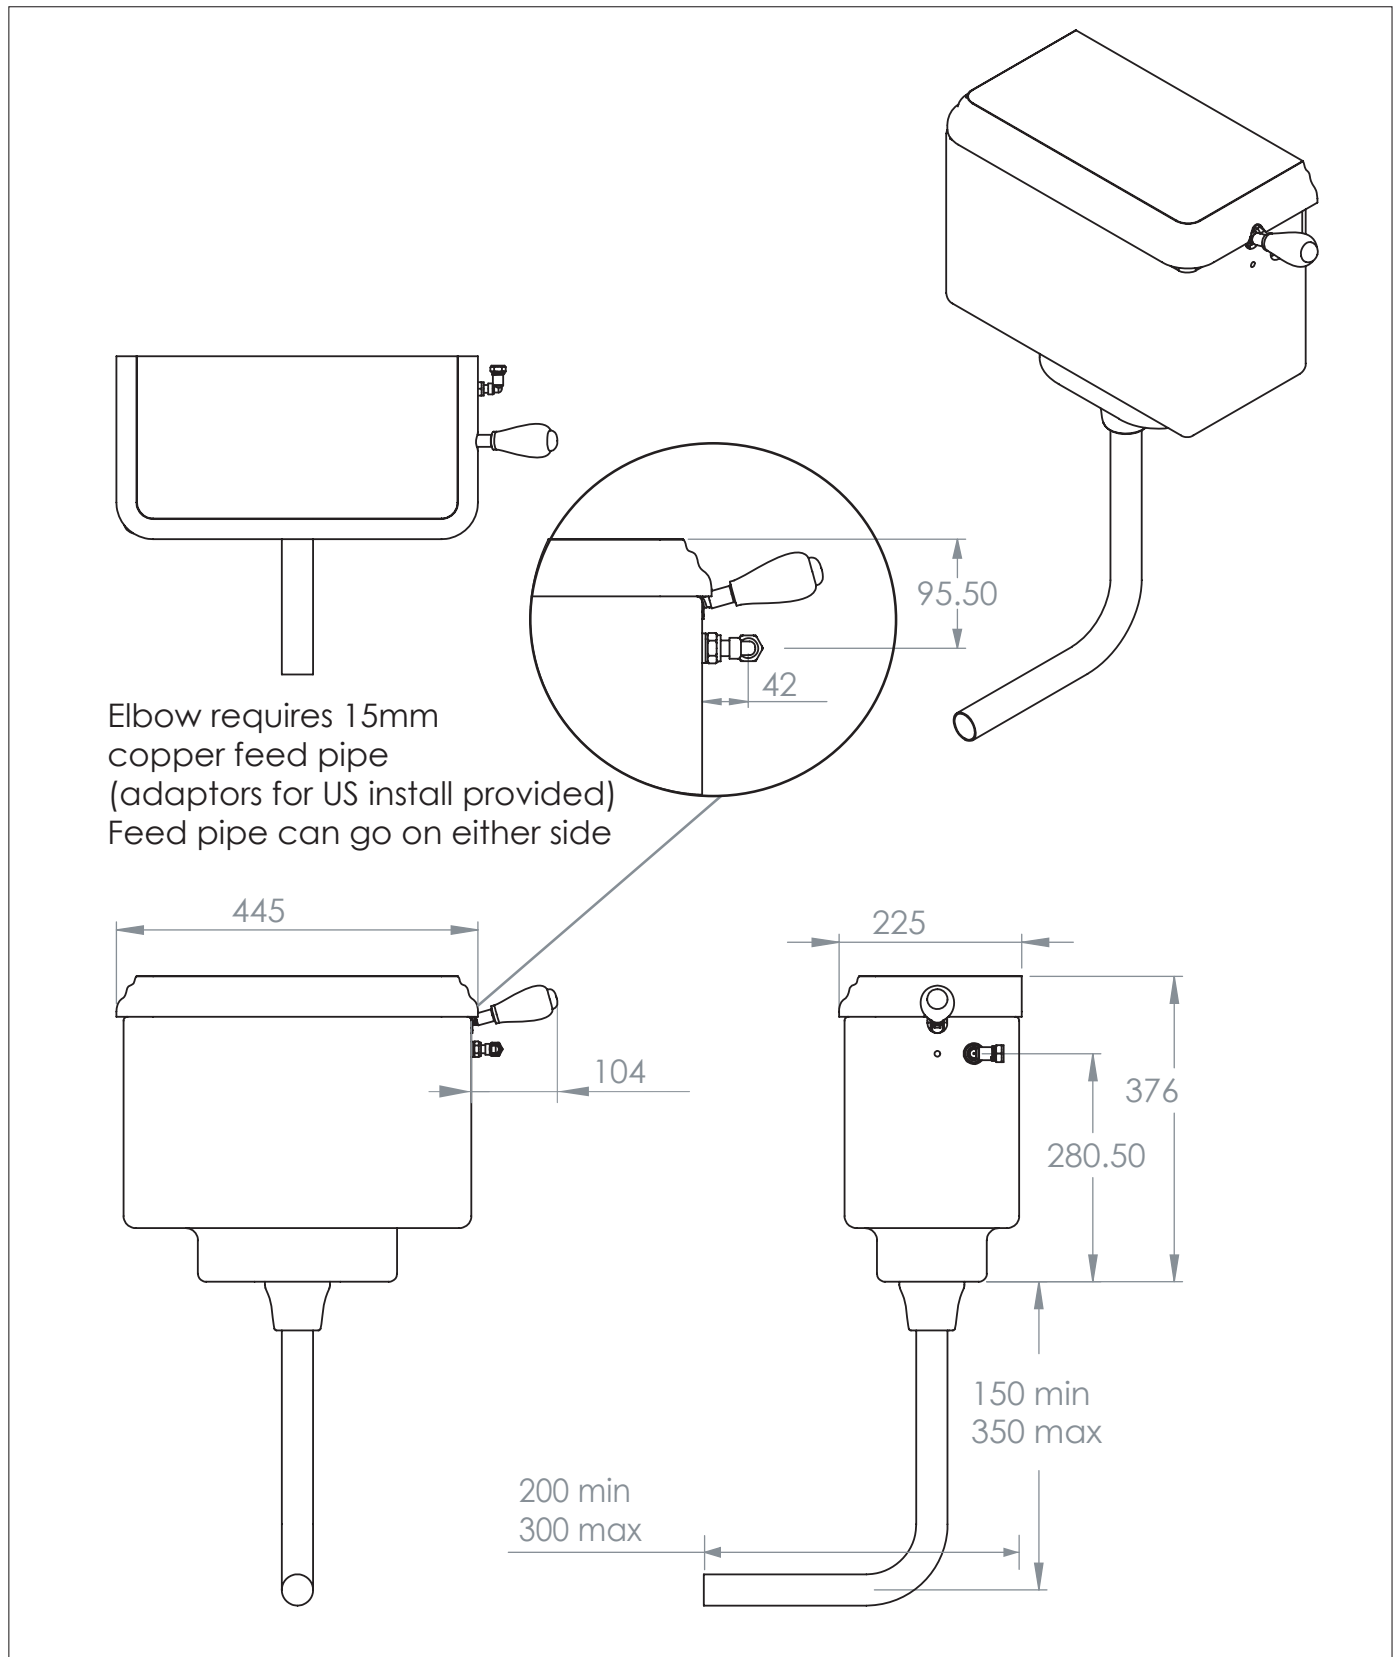

Low Level Victoria Cistern

DIMENSIONS (mm)

PLEASE NOTE: Whilst every effort is made to ensure the accuracy of these specification sheets, they are subject to change without notice as part of the company's ongoing product development process.