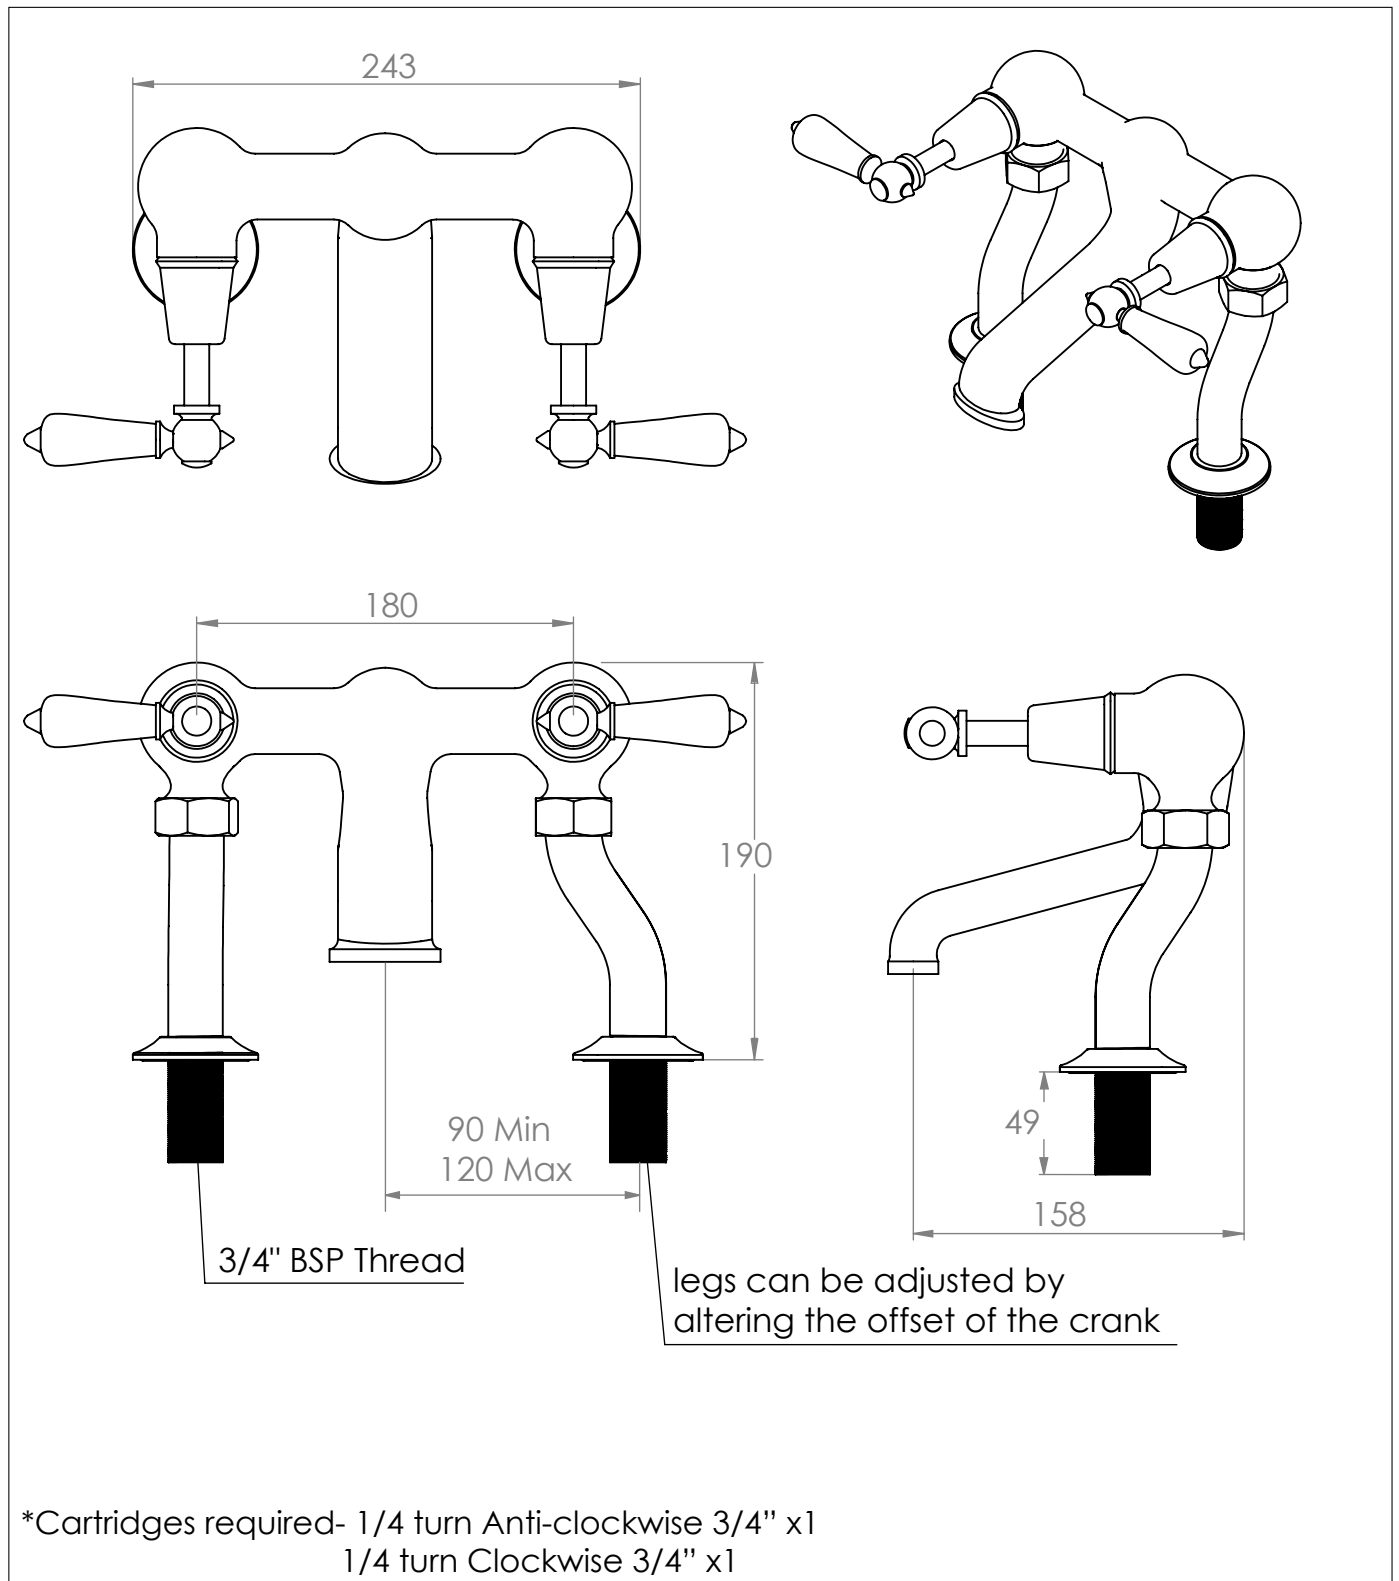

La Fontaine Deck Mounted Bathtub Filler

DIMENSIONS (mm)

PLEASE NOTE: Whilst every effort is made to ensure the accuracy of these specification sheets, they are subject to change without notice as part of the company's ongoing product development process.