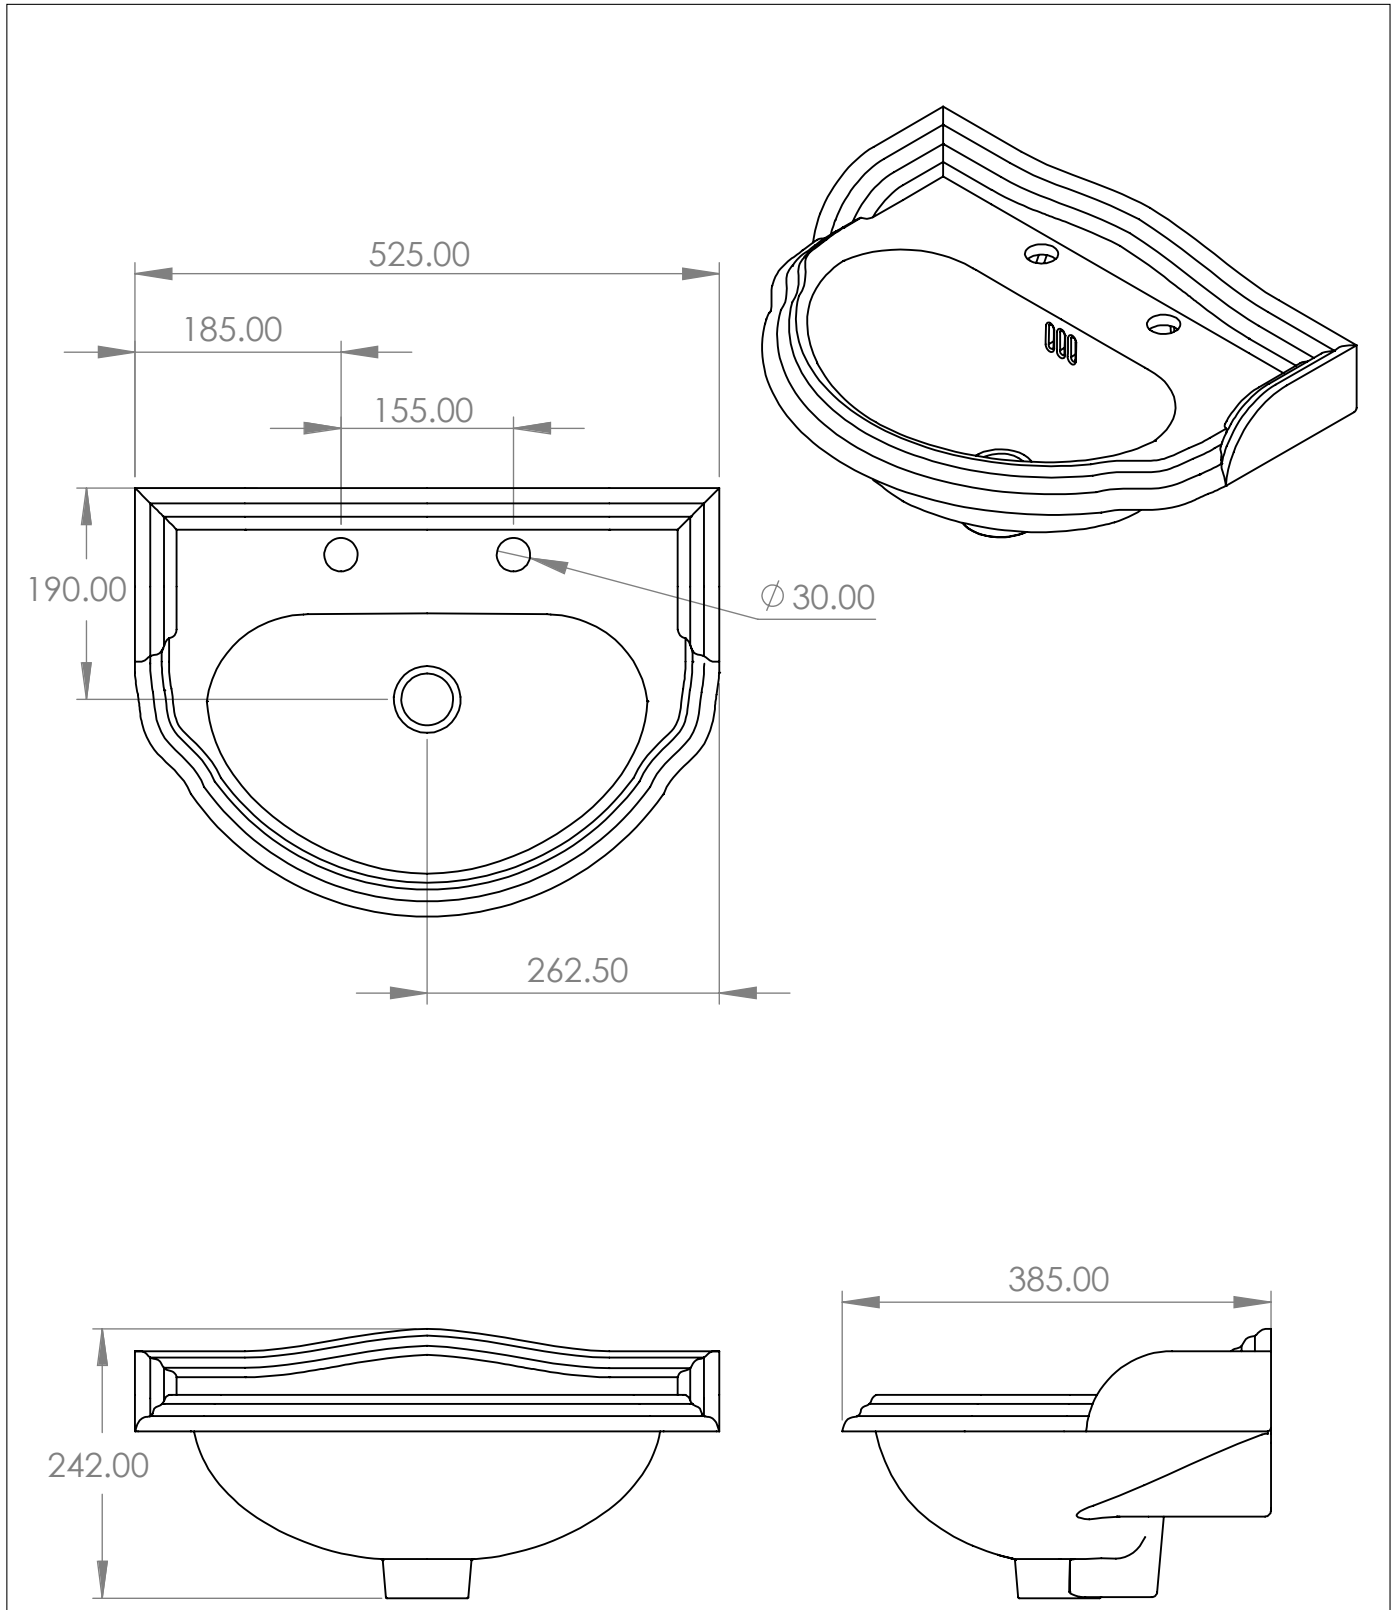

The Victoria Cloakroom Basin

DIMENSIONS (mm)

PLEASE NOTE: Whilst every effort is made to ensure the accuracy of these specification sheets, they are subject to change without notice as part of the company's ongoing product development process.