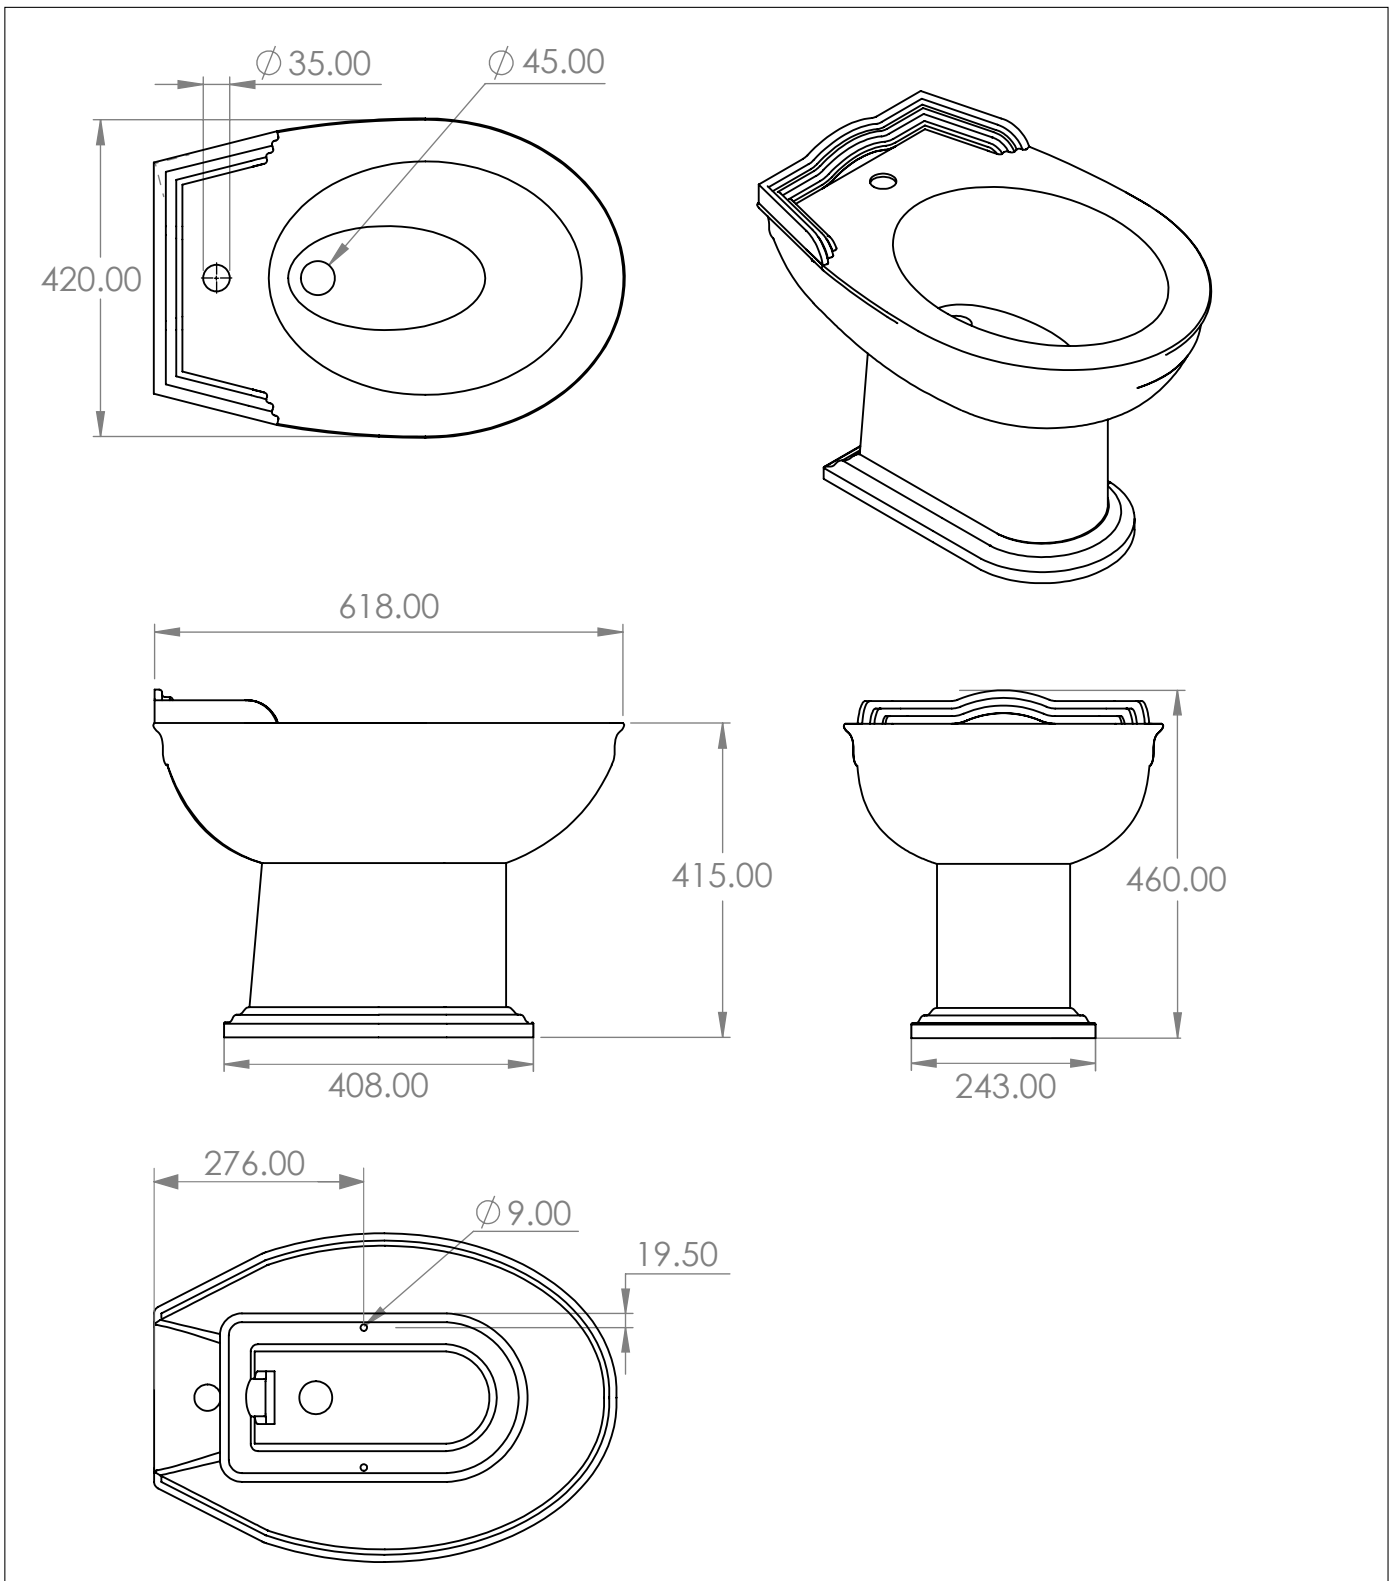

# The Victoria Bidet

DIMENSIONS (mm)

PLEASE NOTE: Whilst every effort is made to ensure the accuracy of these specification sheets, they are subject to change without notice as part of the company's ongoing product development process.