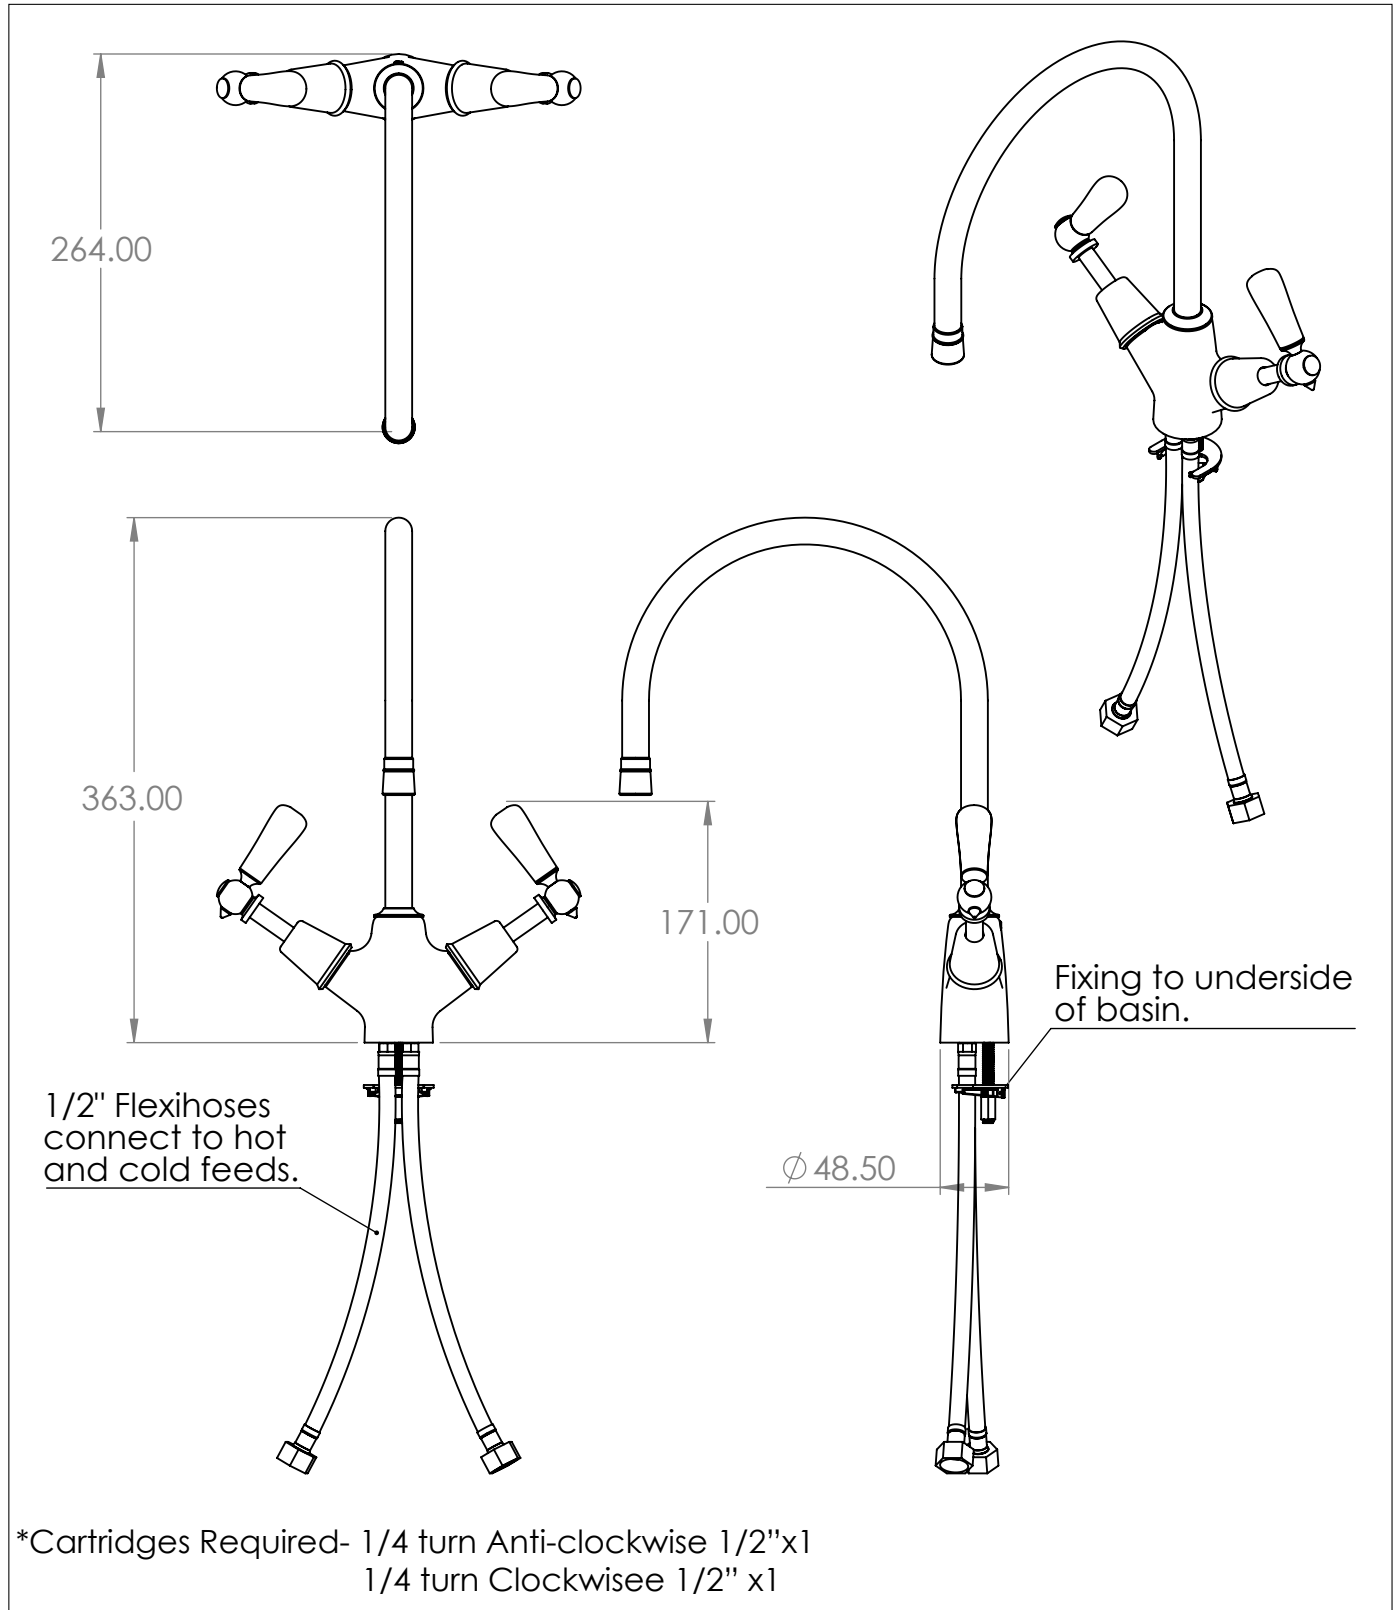

The Solhiem Kitchen Monobloc Tap

DIMENSIONS (mm)

PLEASE NOTE: Whilst every effort is made to ensure the accuracy of these specification sheets, they are subject to change without notice as part of the company's ongoing product development process.