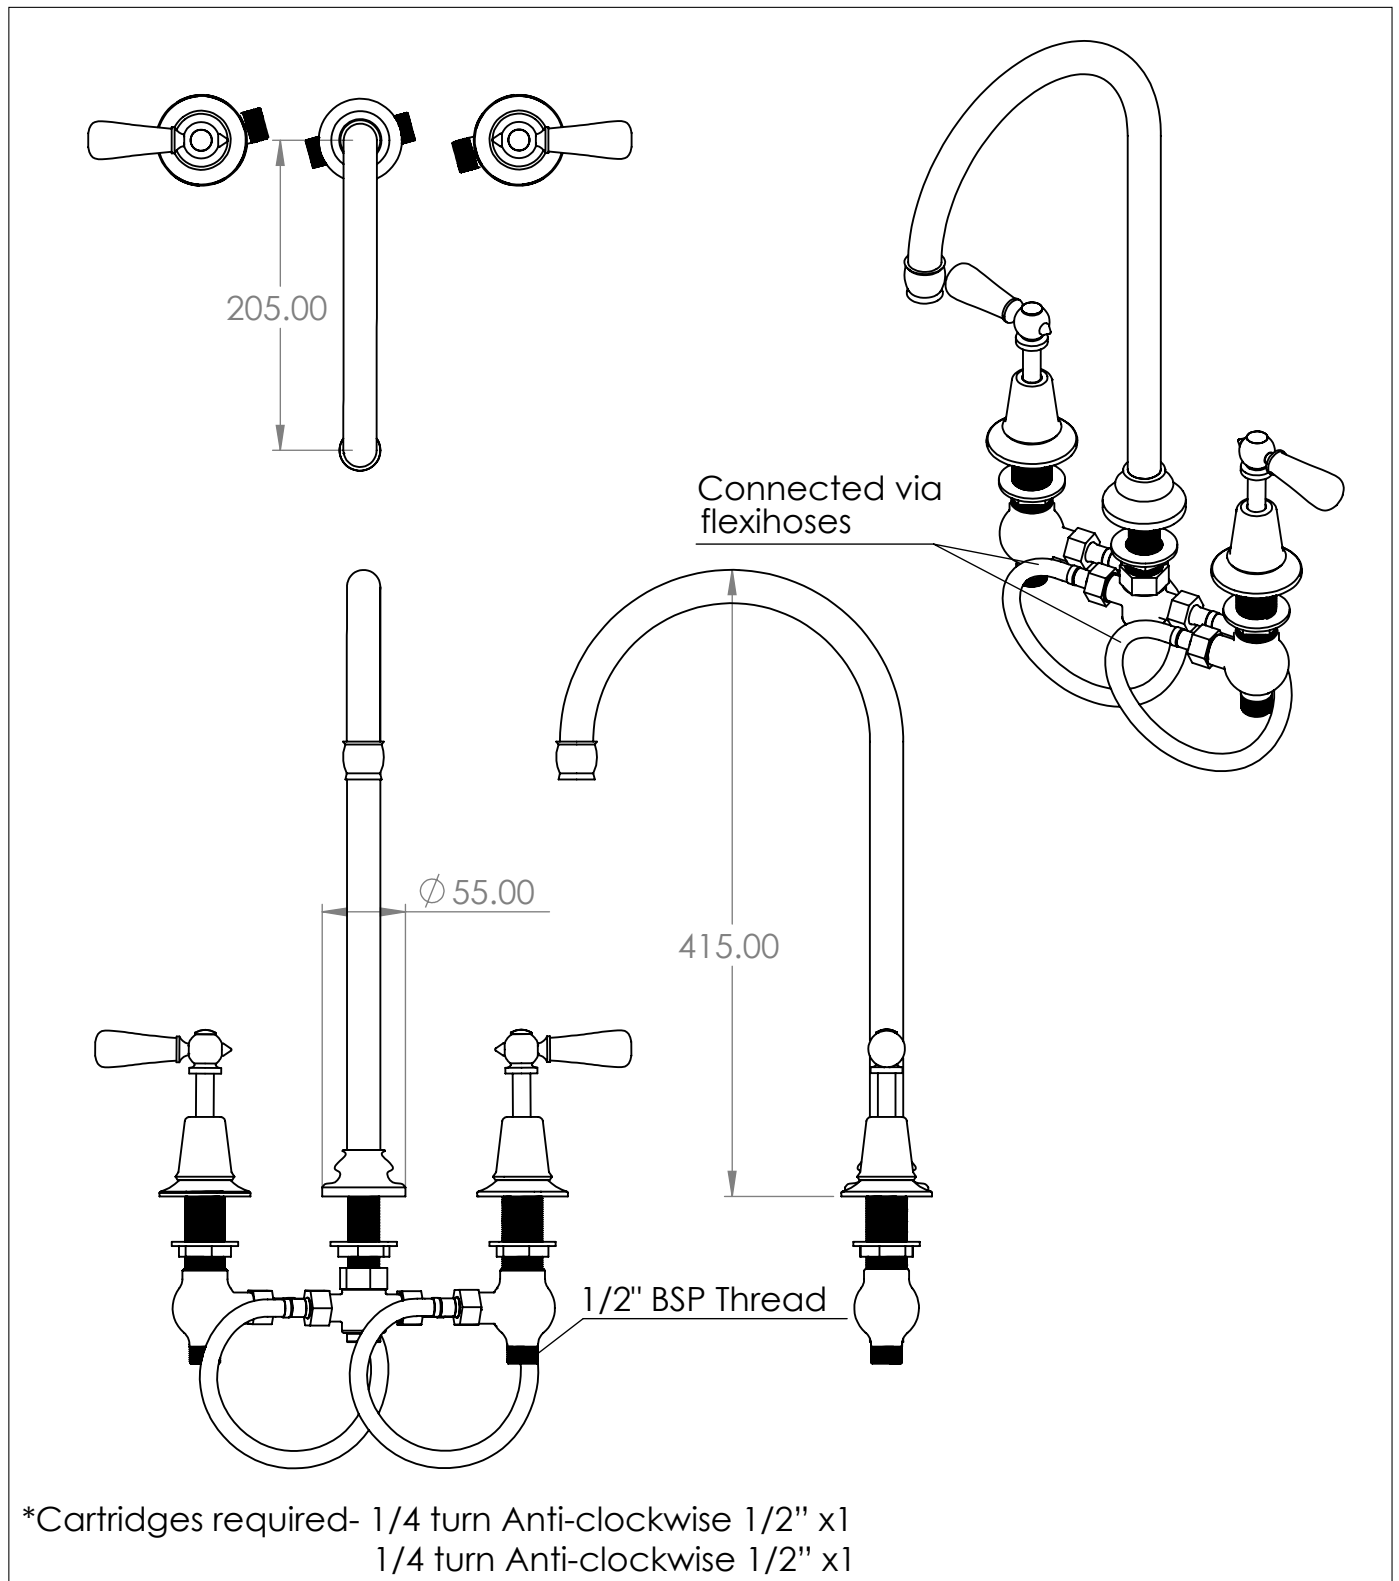

The Solhiem Extended Swan Basin Mixer

DIMENSIONS (mm)

PLEASE NOTE: Whilst every effort is made to ensure the accuracy of these specification sheets, they are subject to change without notice as part of the company's ongoing product development process.