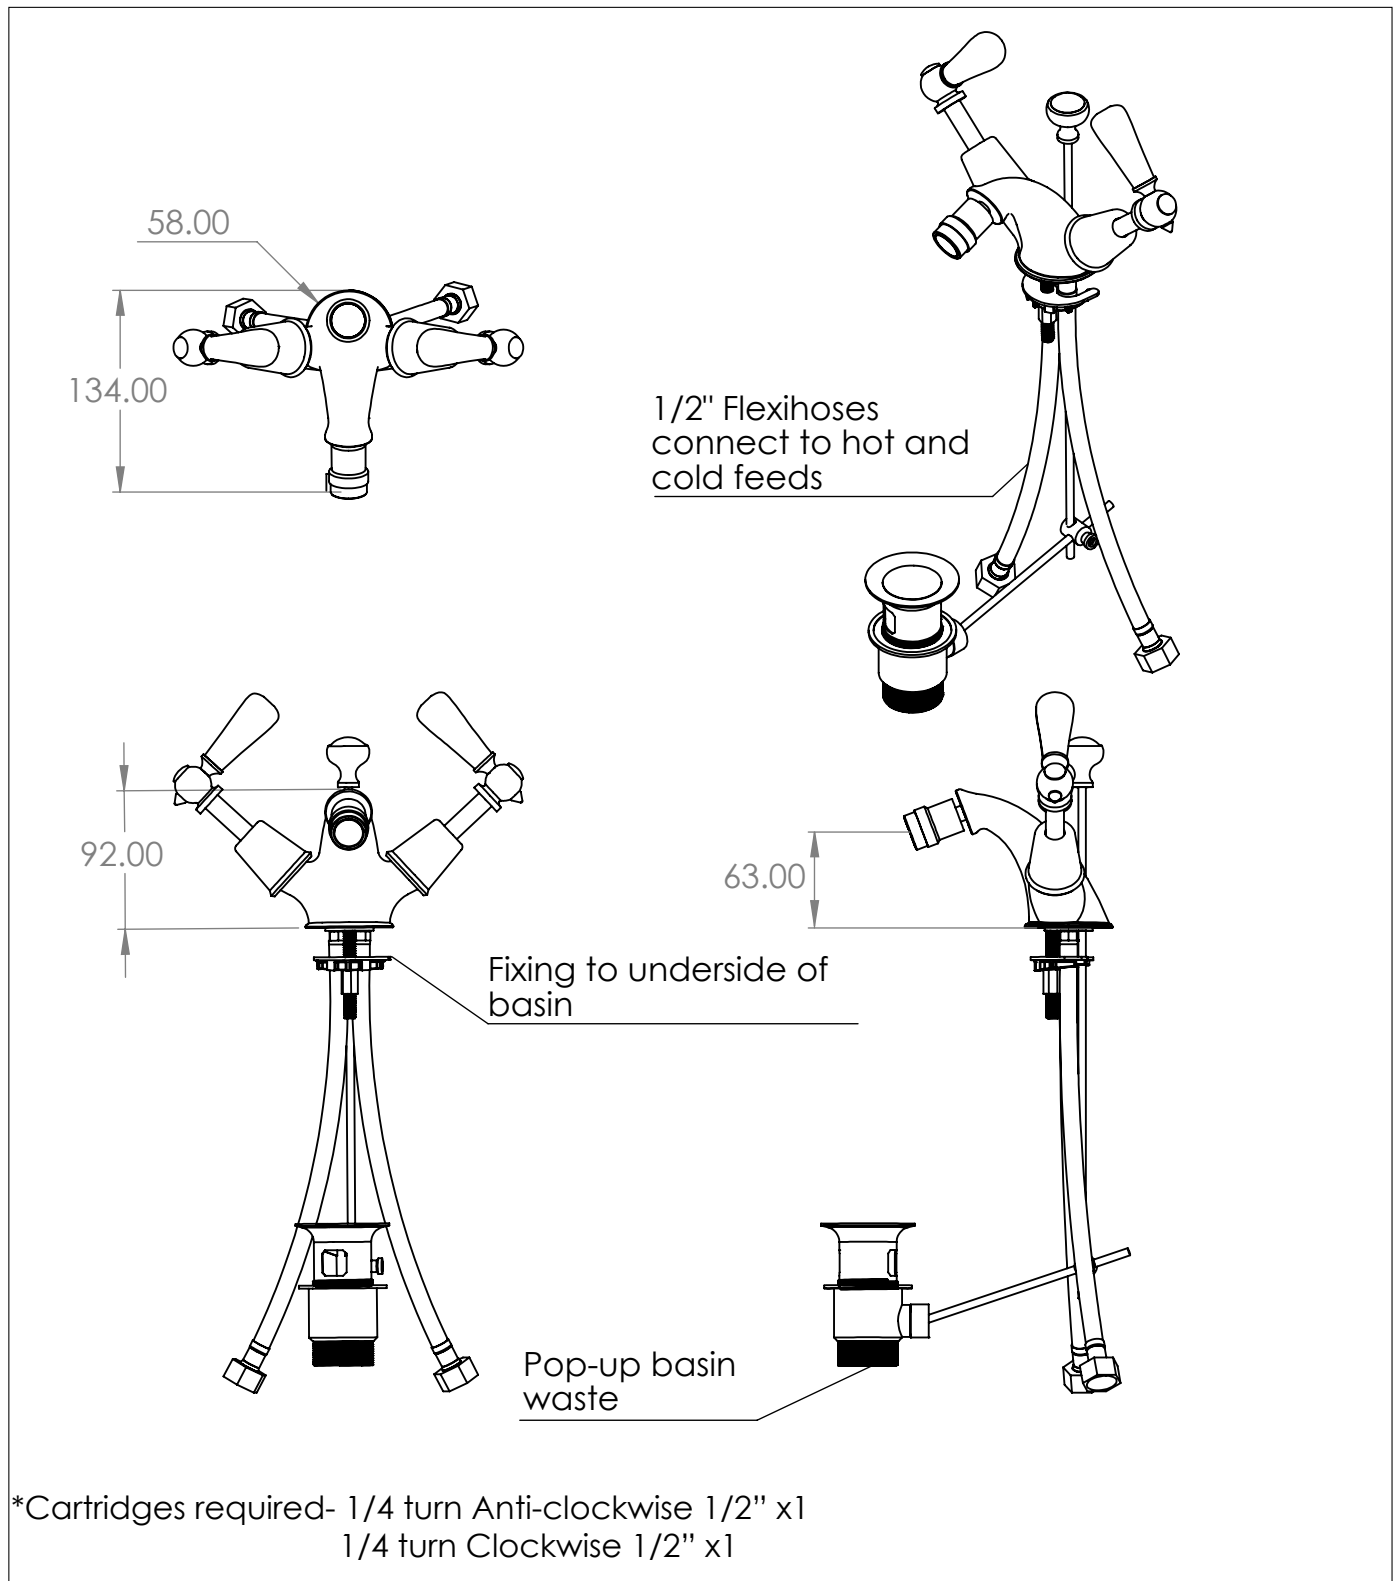

# The Solhiem Bidet Monobloc

## DIMENSIONS (mm)

PLEASE NOTE: Whilst every effort is made to ensure the accuracy of these specification sheets, they are subject to change without notice as part of the company's ongoing product development process.