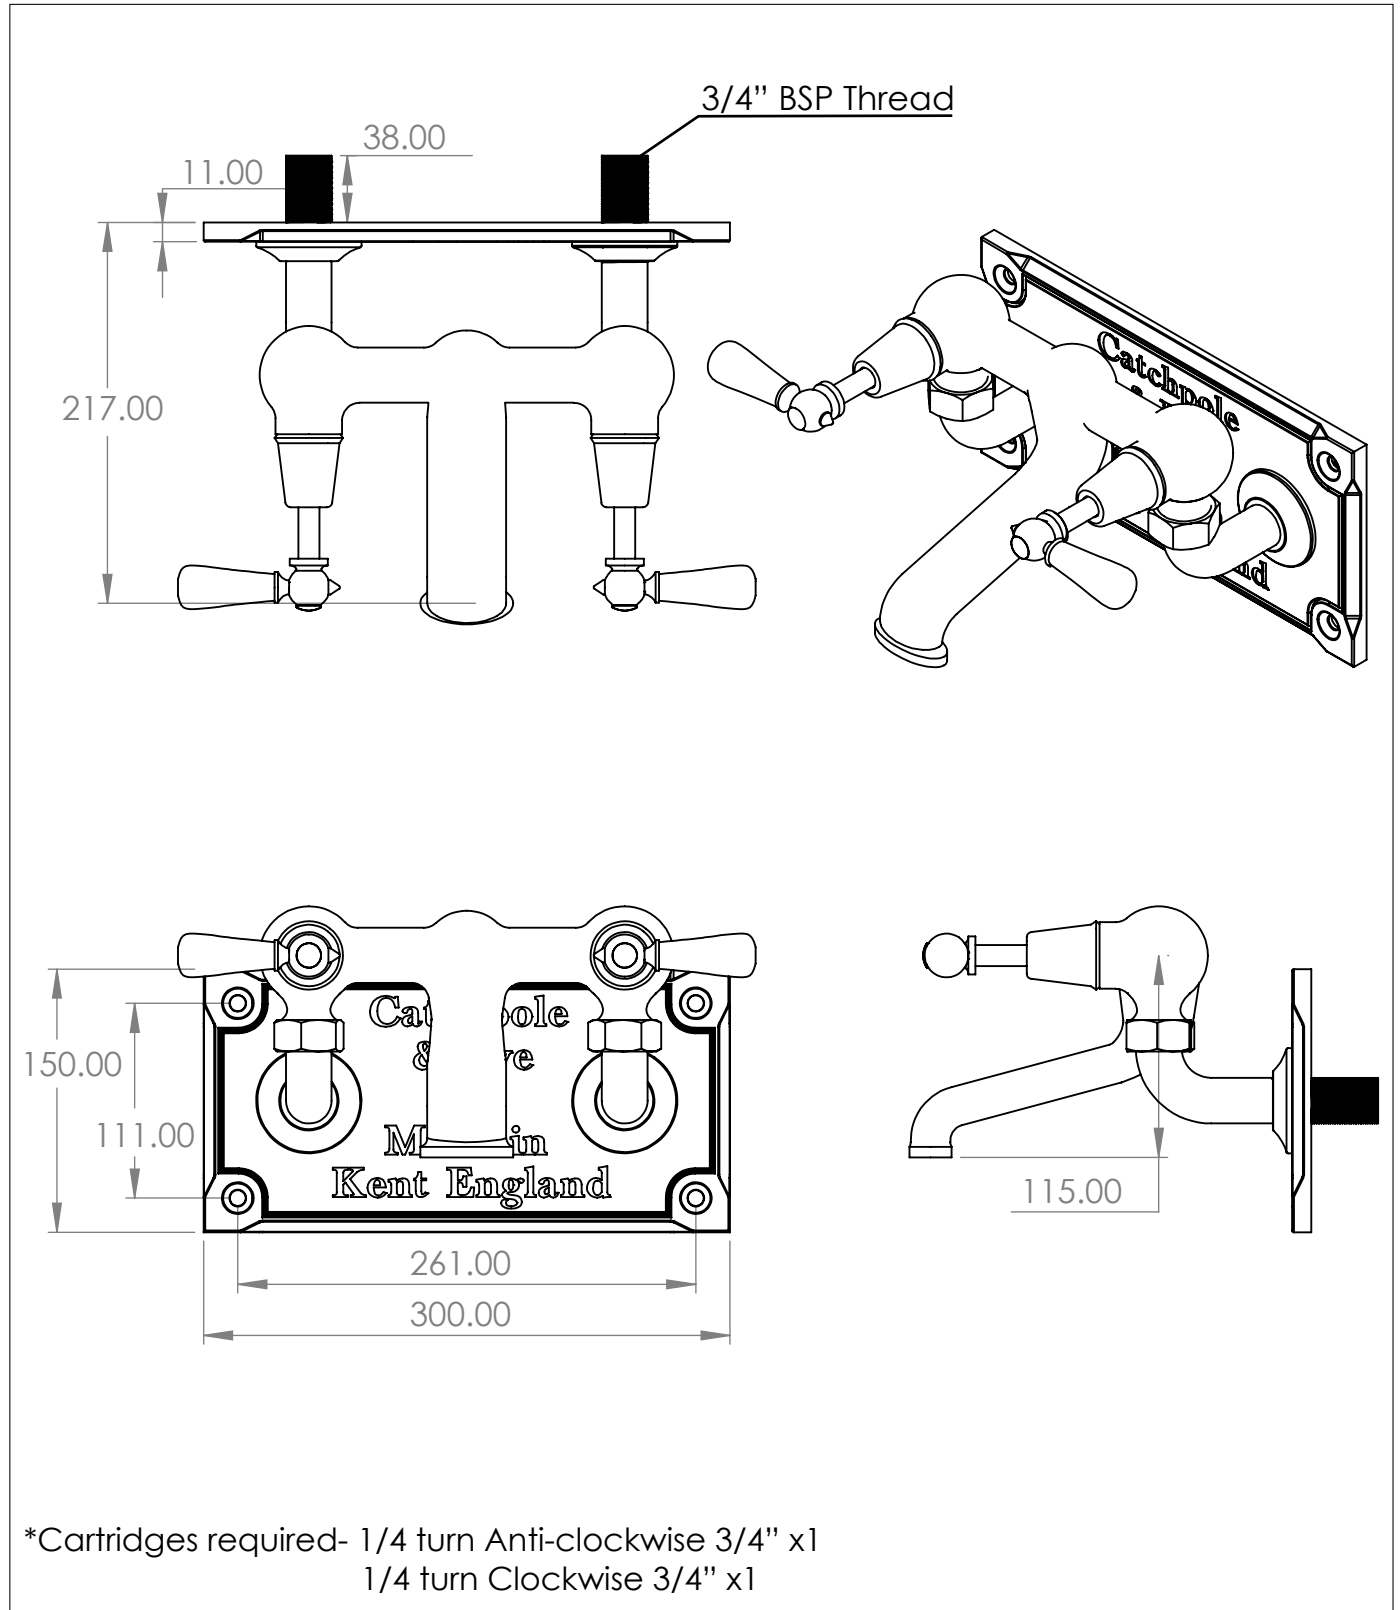

The Solhiem Wall Mounted Bathtub Filler

DIMENSIONS (mm)

PLEASE NOTE: Whilst every effort is made to ensure the accuracy of these specification sheets, they are subject to change without notice as part of the company's ongoing product development process.