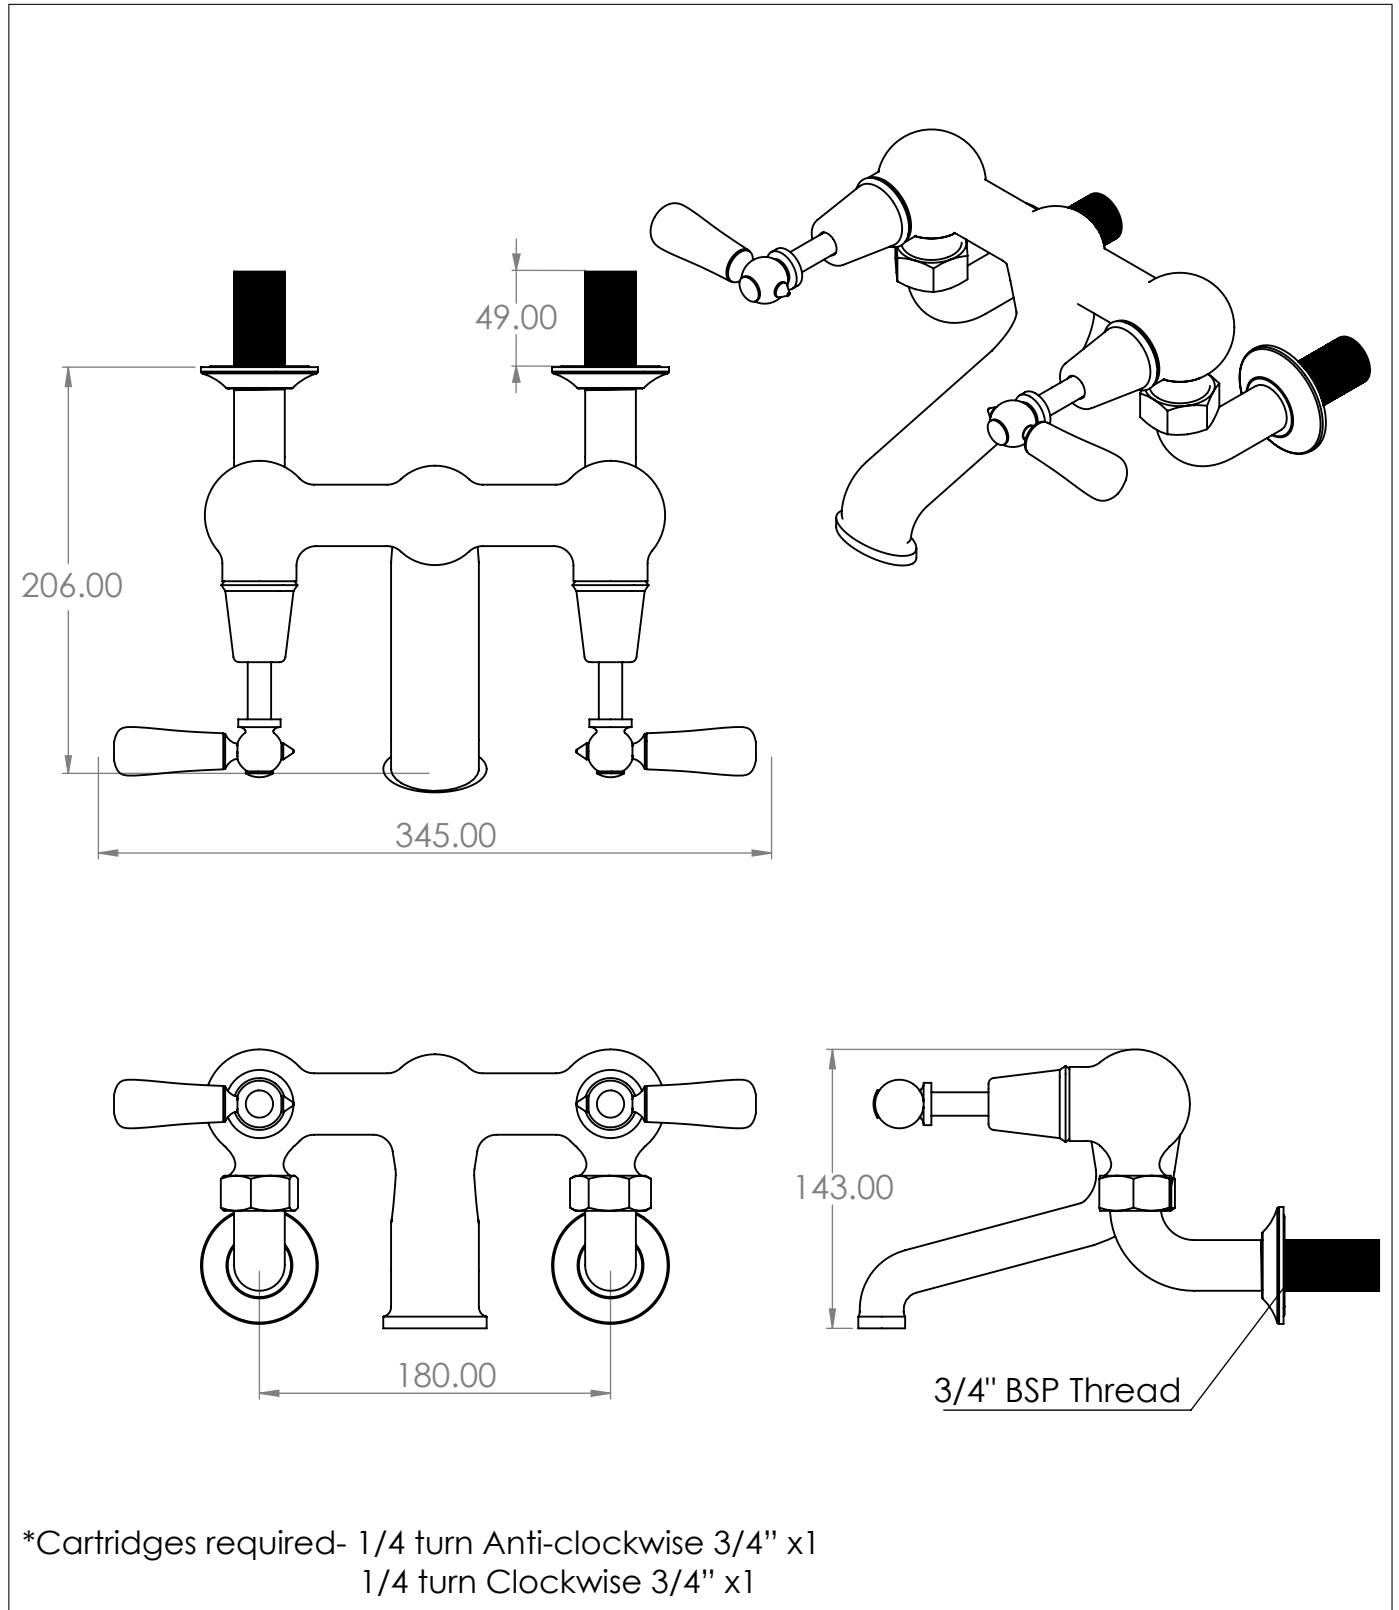

The Solhiem Wall Mounted Bathtub Filler

DIMENSIONS (mm)

PLEASE NOTE: Whilst every effort is made to ensure the accuracy of these specification sheets, they are subject to change without notice as part of the company's ongoing product development process.