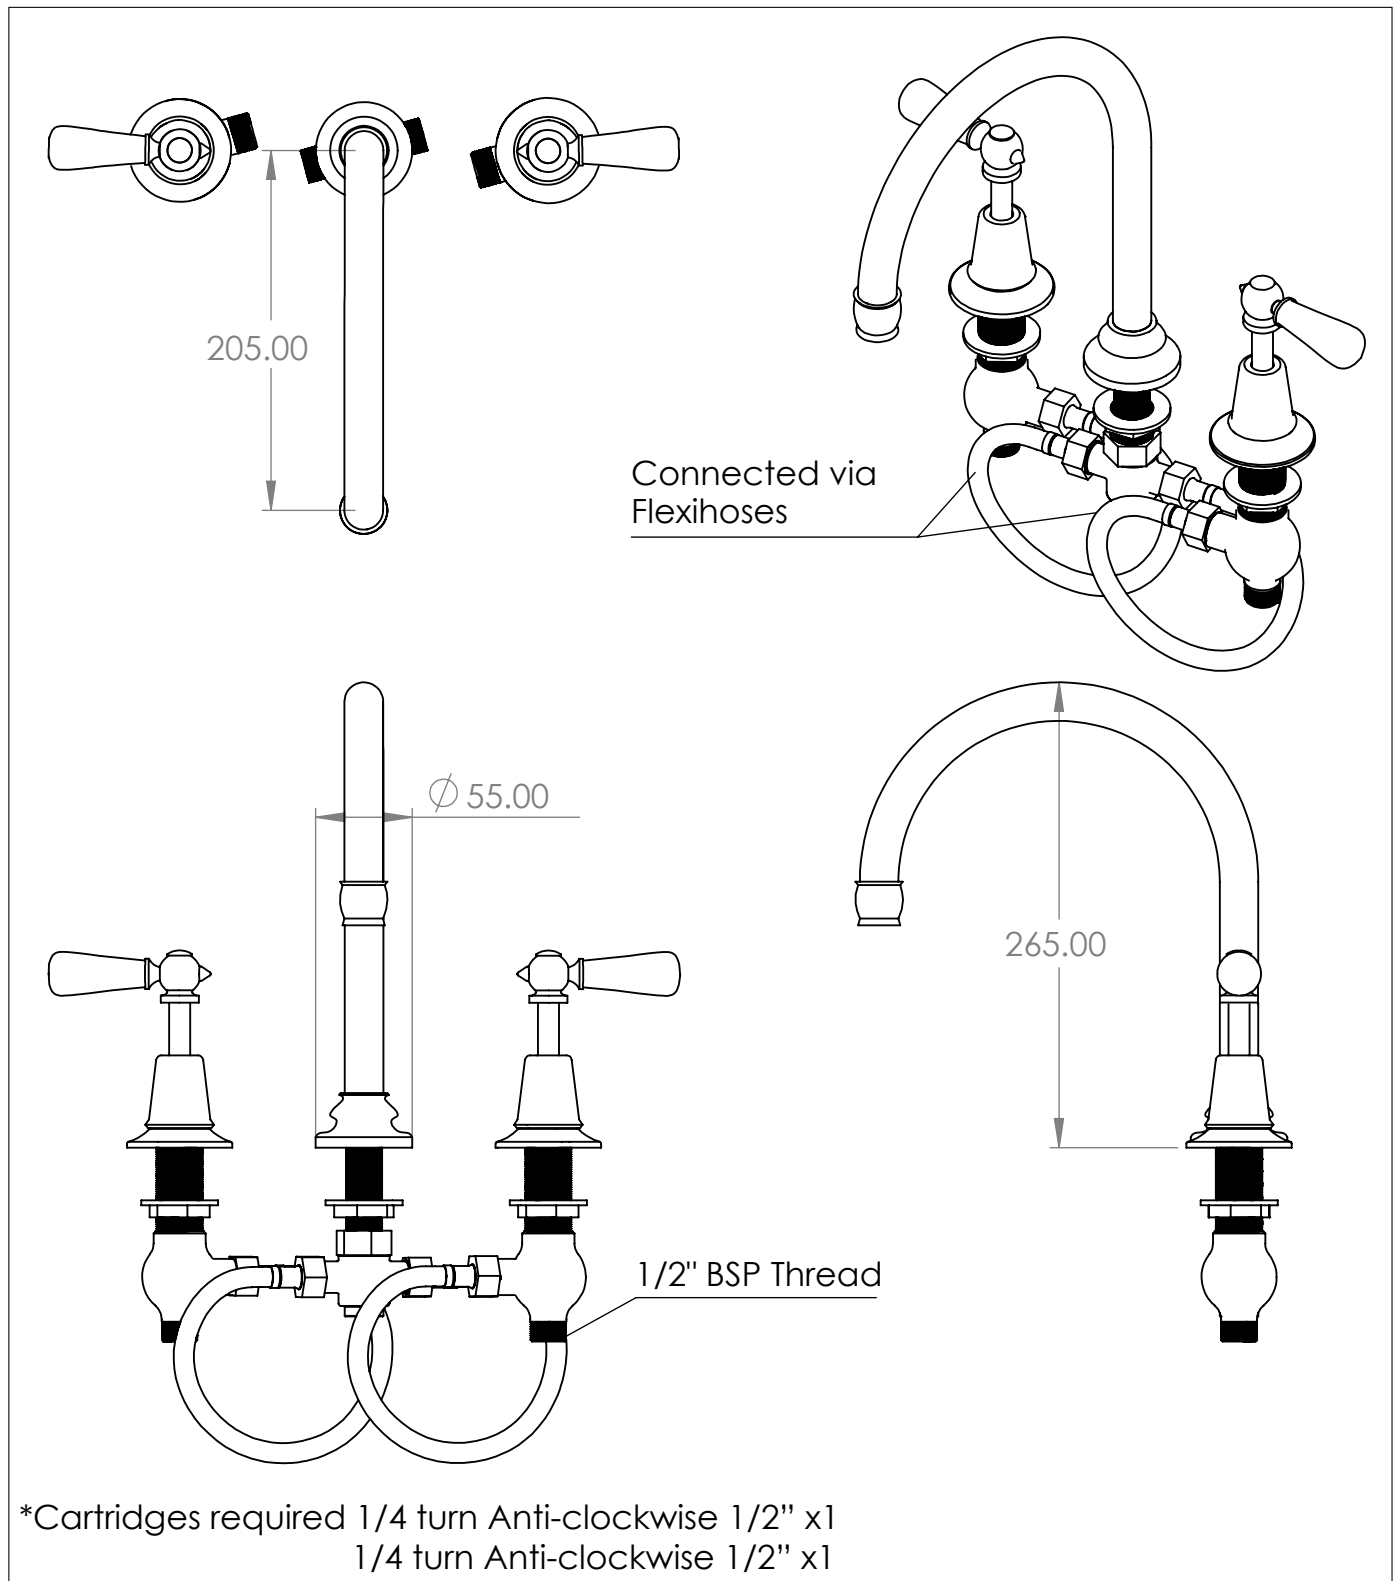

The Solheim Three Hole Basin Mixer with Swan Spout

DIMENSIONS (mm)

PLEASE NOTE: Whilst every effort is made to ensure the accuracy of these specification sheets, they are subject to change without notice as part of the company's ongoing product development process.