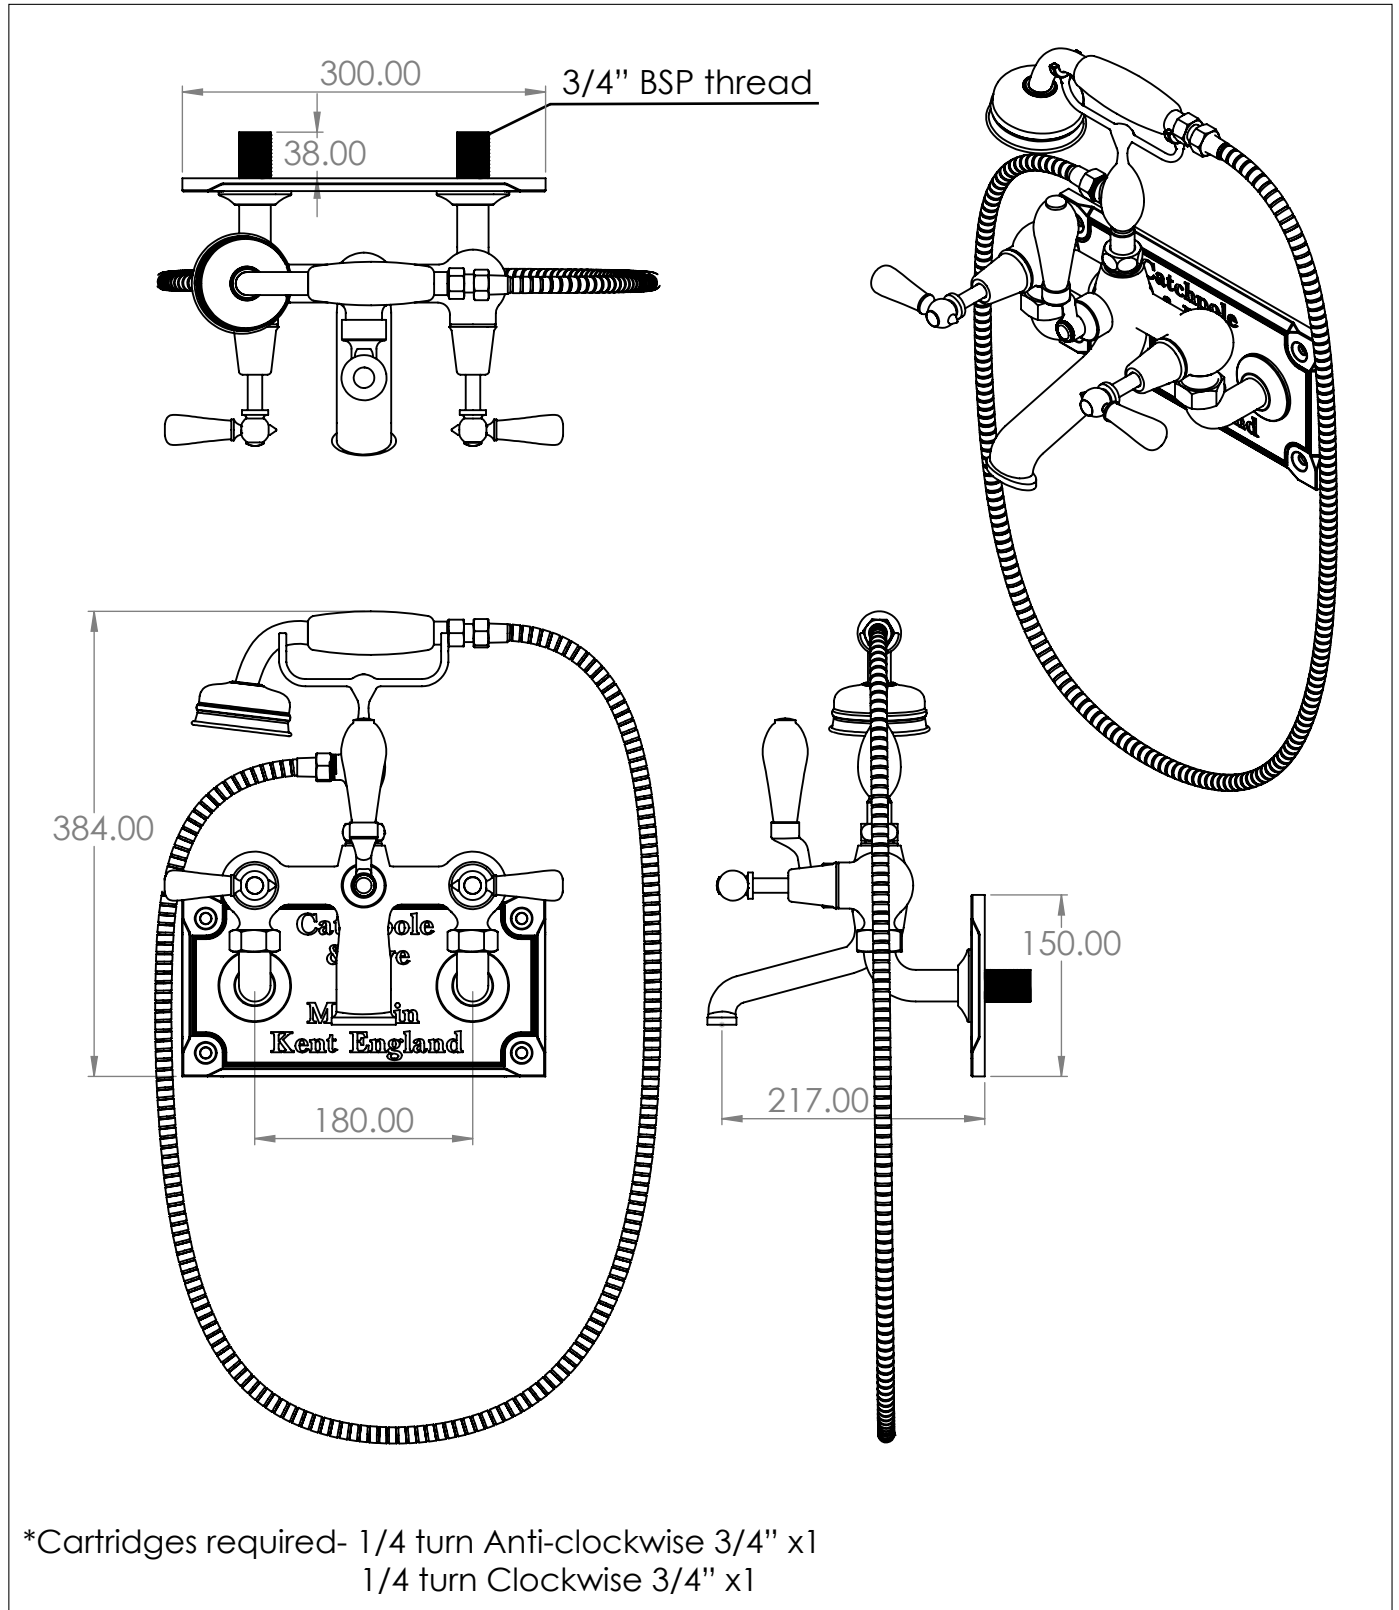

The Solheim Bath Shower Mixer on Wallplate

DIMENSIONS (mm)

PLEASE NOTE: Whilst every effort is made to ensure the accuracy of these specification sheets, they are subject to change without notice as part of the company's ongoing product development process.