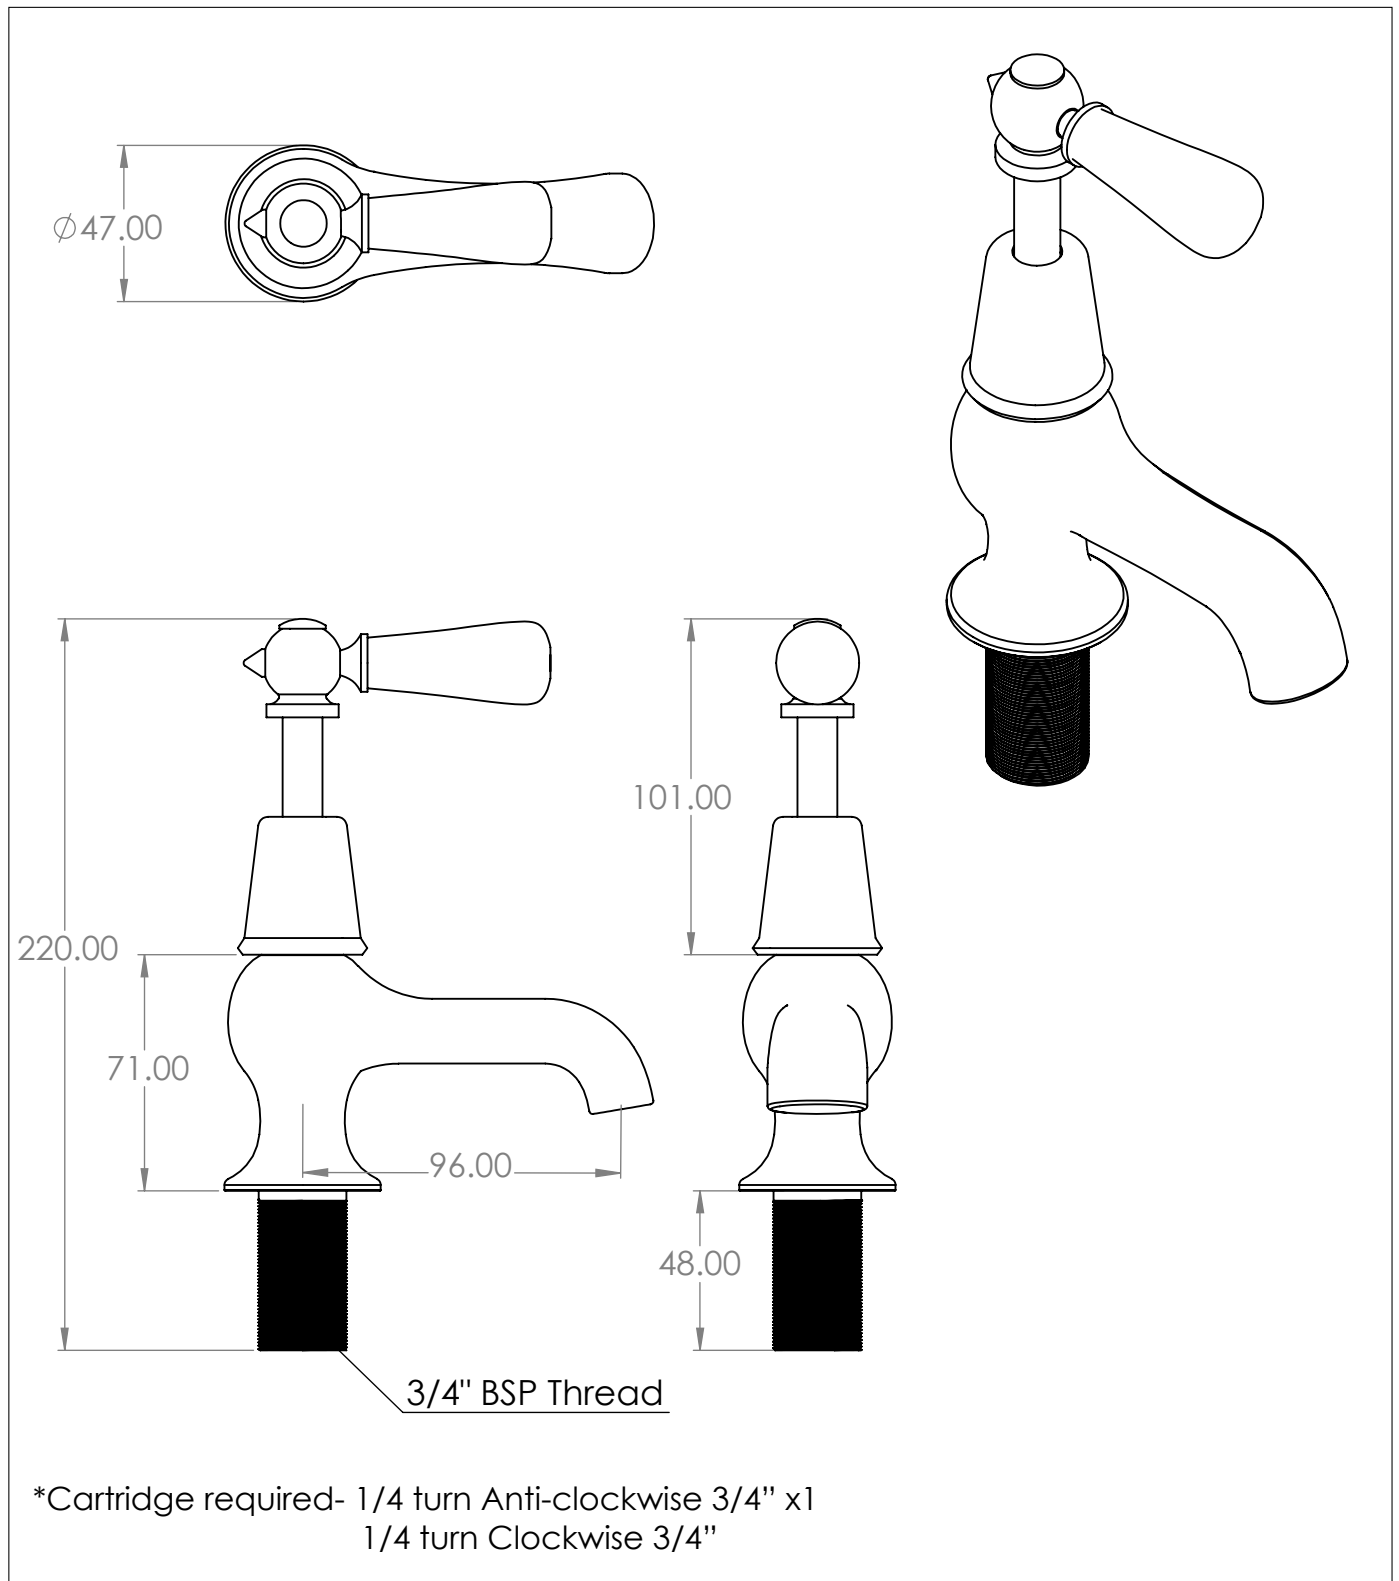

The Solhiem Bath Pillar Tap

DIMENSIONS (mm)

PLEASE NOTE: Whilst every effort is made to ensure the accuracy of these specification sheets, they are subject to change without notice as part of the company's ongoing product development process.