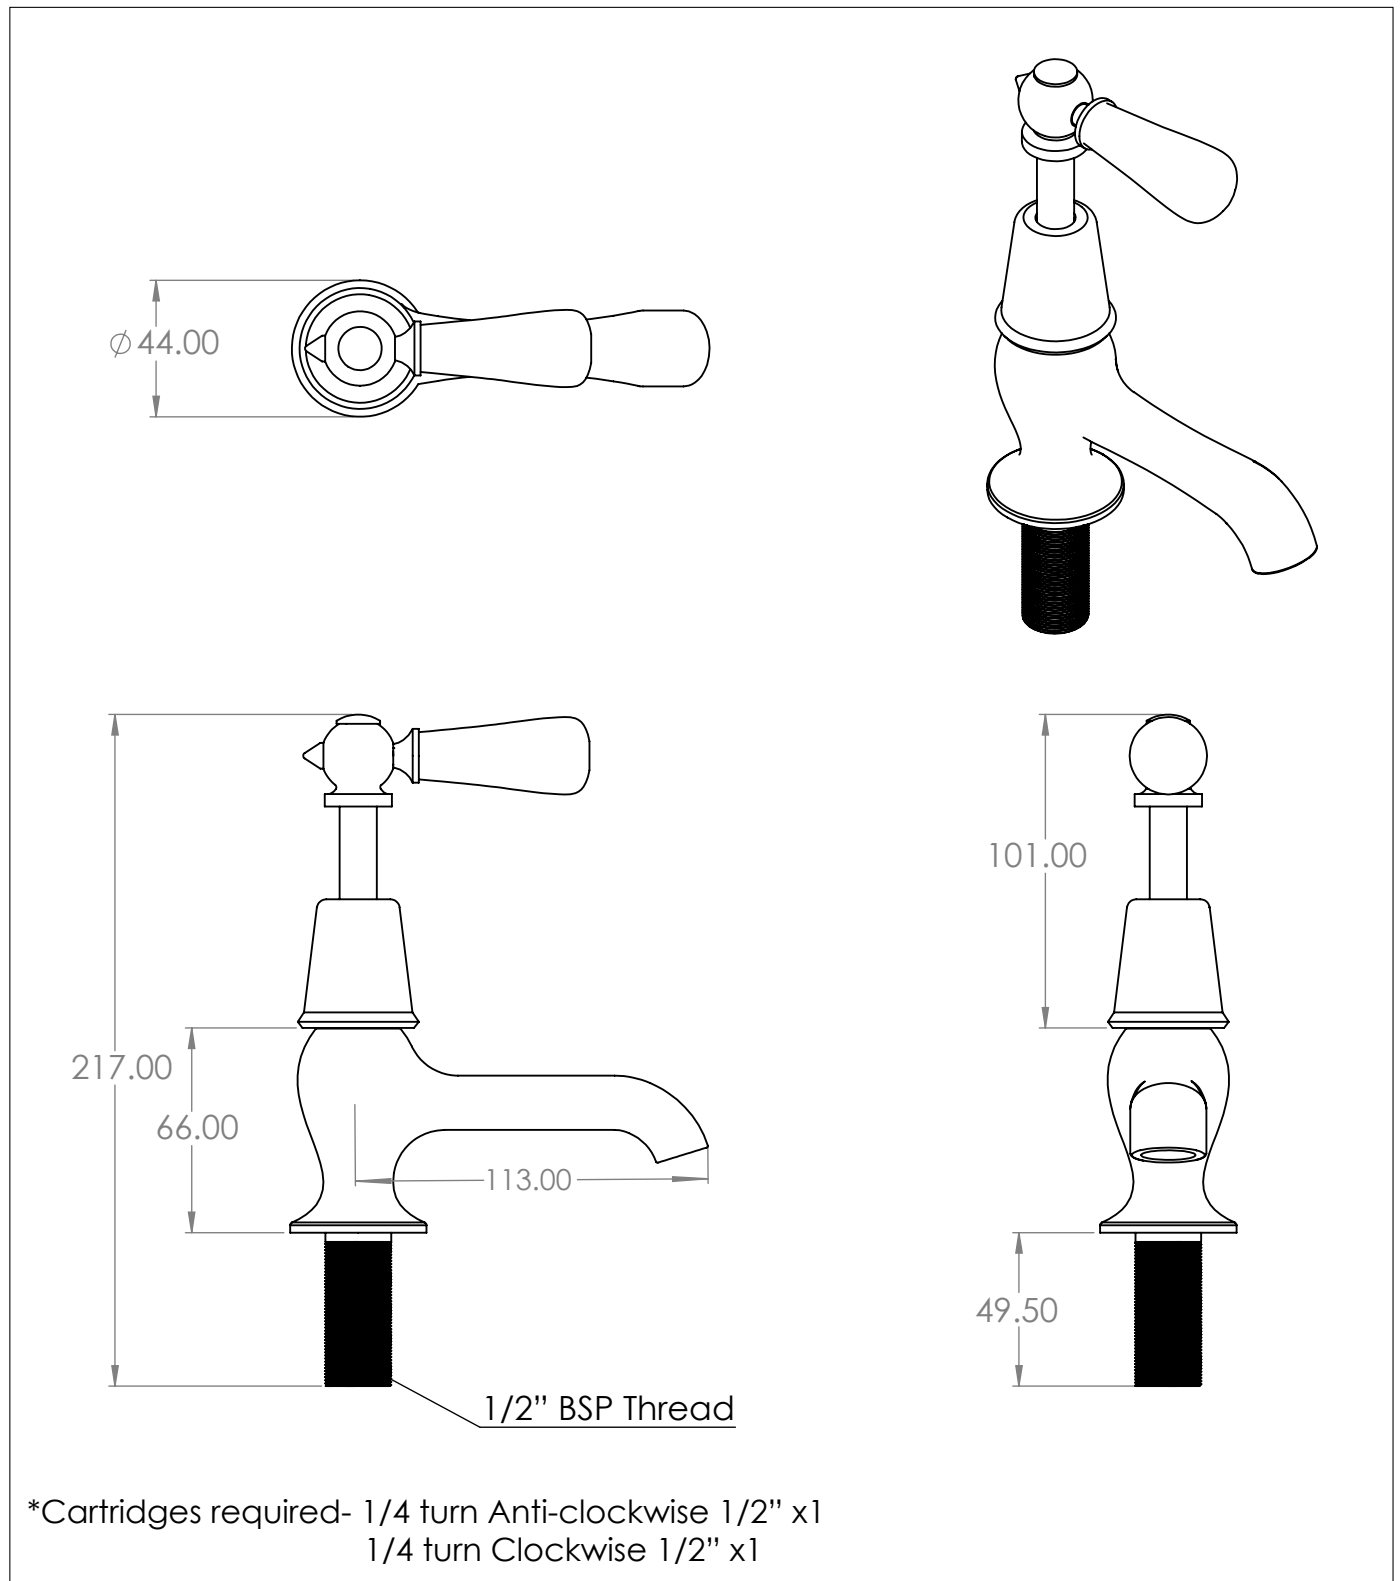

# The Solheim Basin Pillar Taps

DIMENSIONS (mm)

PLEASE NOTE: Whilst every effort is made to ensure the accuracy of these specification sheets, they are subject to change without notice as part of the company's ongoing product development process.