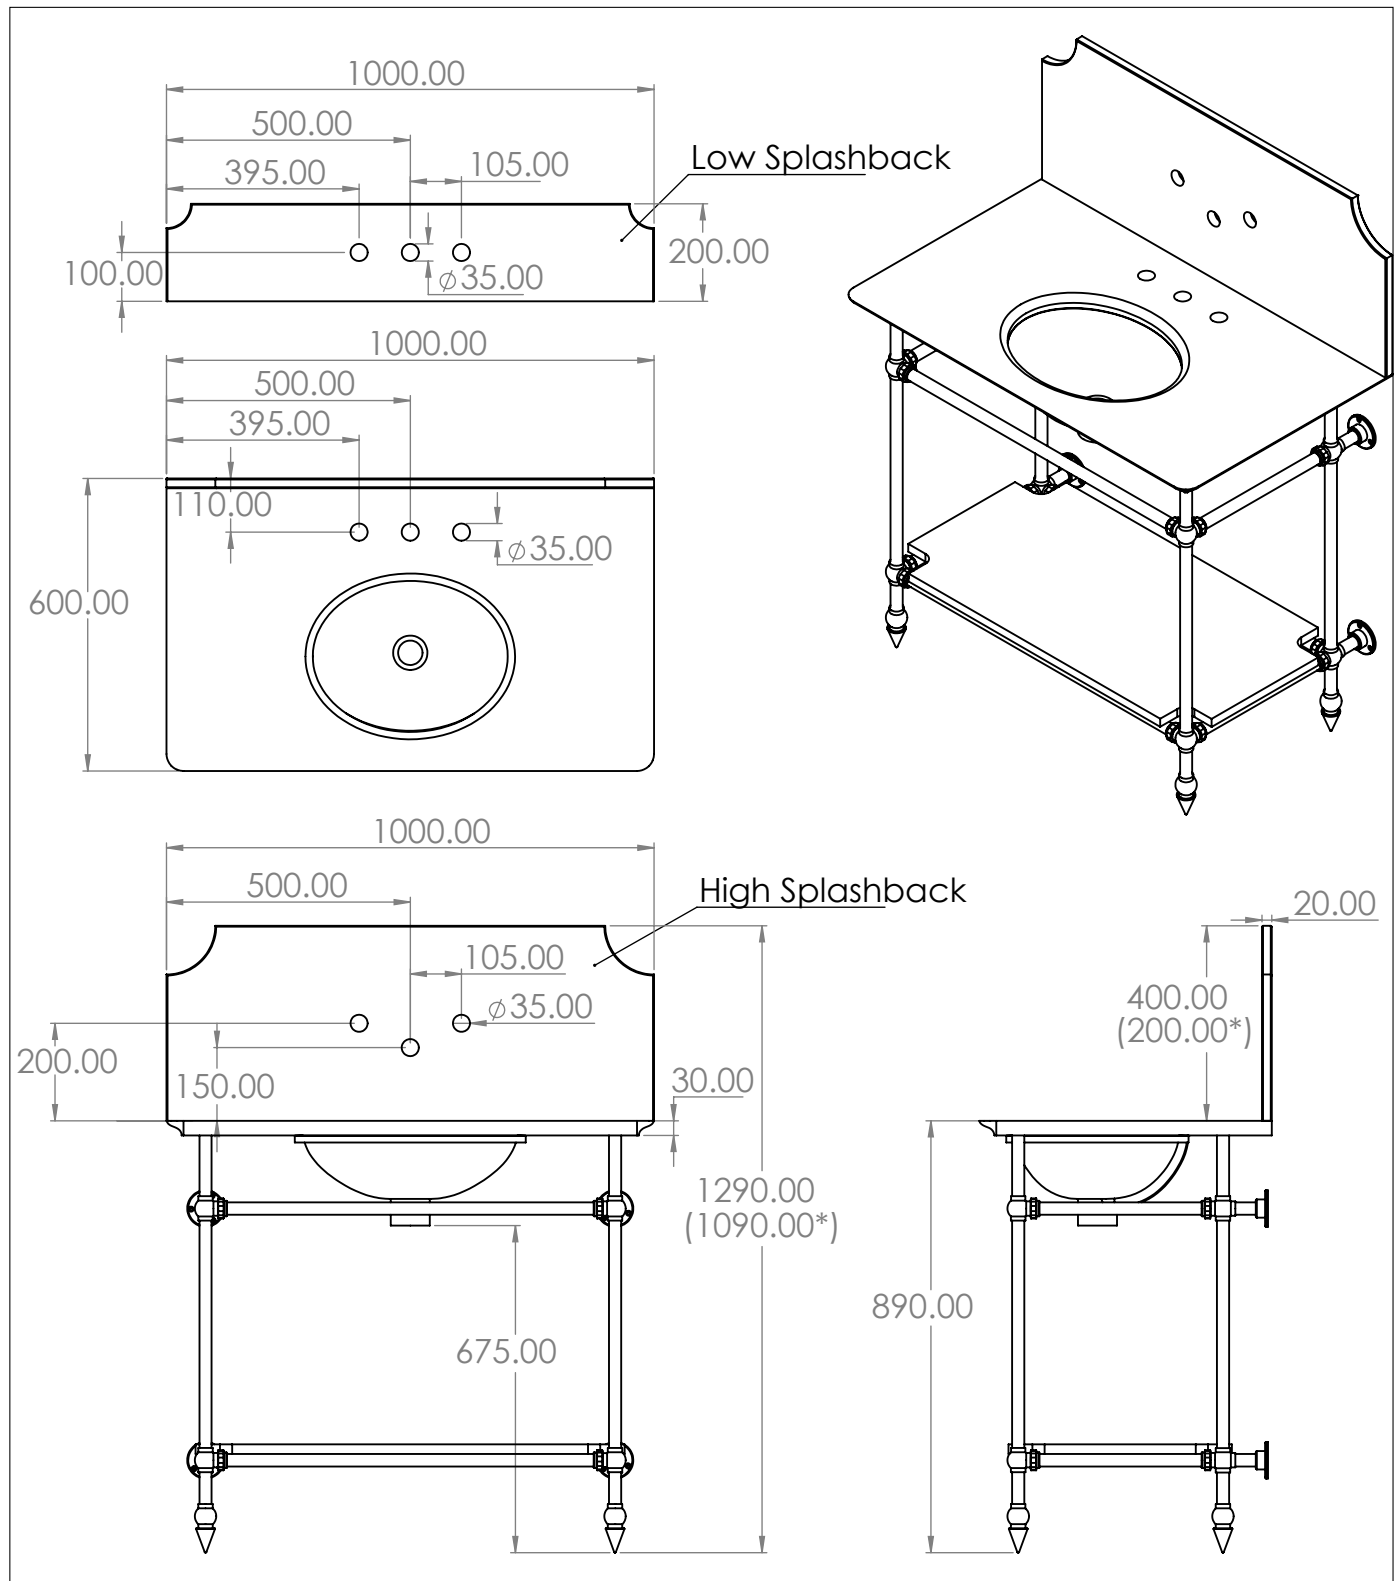

The Pyrford Single with Shelf

DIMENSIONS (mm)

PLEASE NOTE: Whilst every effort is made to ensure the accuracy of these specification sheets, they are subject to change without notice as part of the company's ongoing product development process.