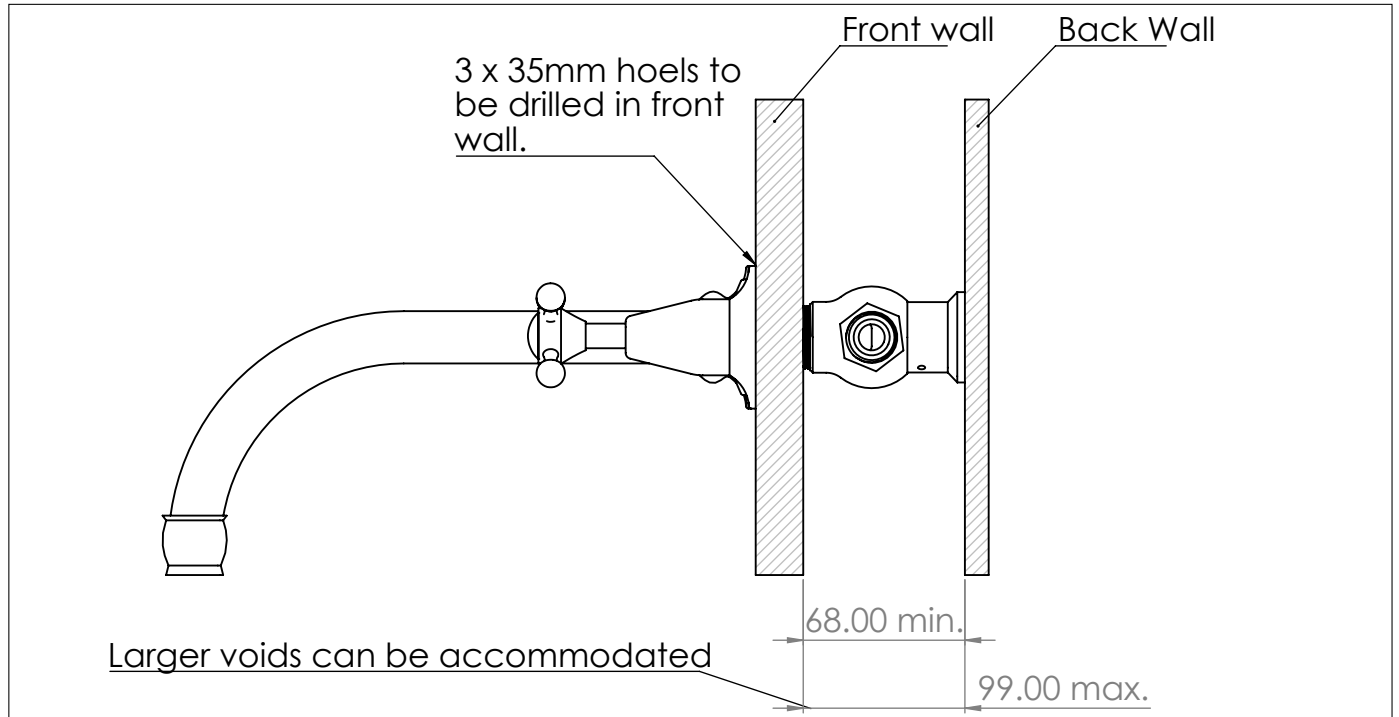

The English Wall Mounted Swan Basin Mixer

DIMENSIONS (mm)

PLEASE NOTE: Whilst every effort is made to ensure the accuracy of these specification sheets, they are subject to change without notice as part of the company's ongoing product development process.