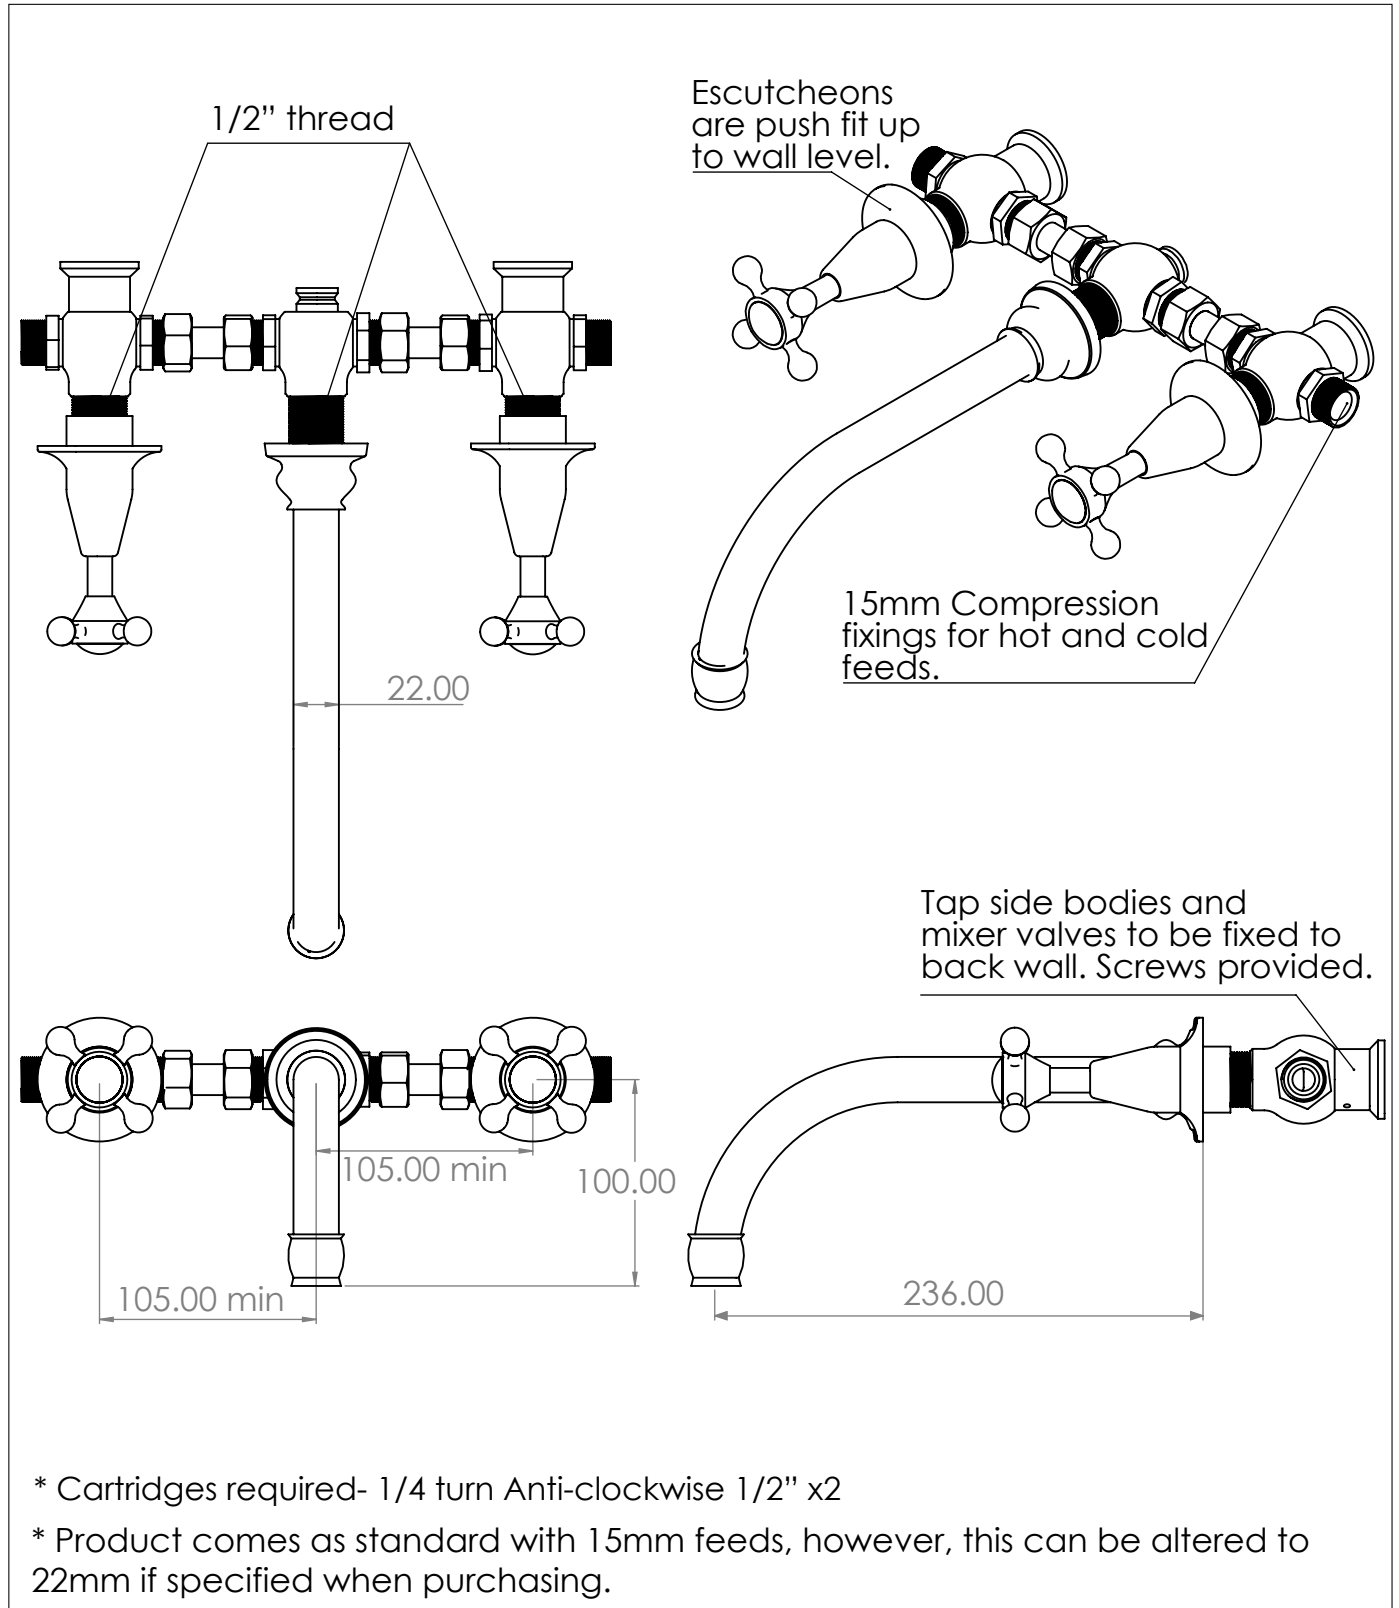

The English Wall Mounted Swan Basin Mixer

DIMENSIONS (mm)

PLEASE NOTE: Whilst every effort is made to ensure the accuracy of these specification sheets, they are subject to change without notice as part of the company's ongoing product development process.