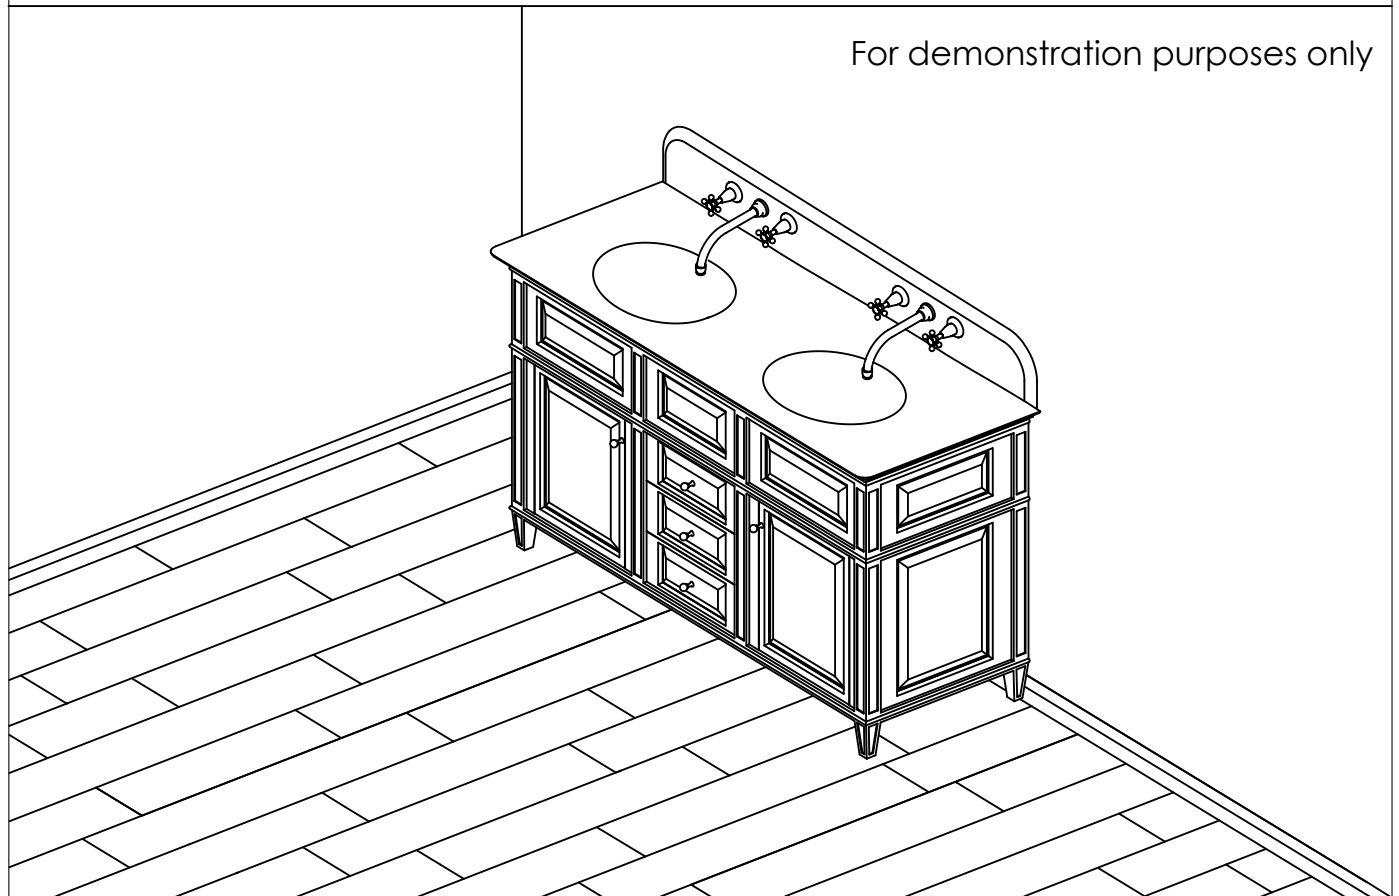

The English Wall Mounted Swan Basin Mixer

DIMENSIONS (mm)

PLEASE NOTE: Whilst every effort is made to ensure the accuracy of these specification sheets, they are subject to change without notice as part of the company's ongoing product development process.