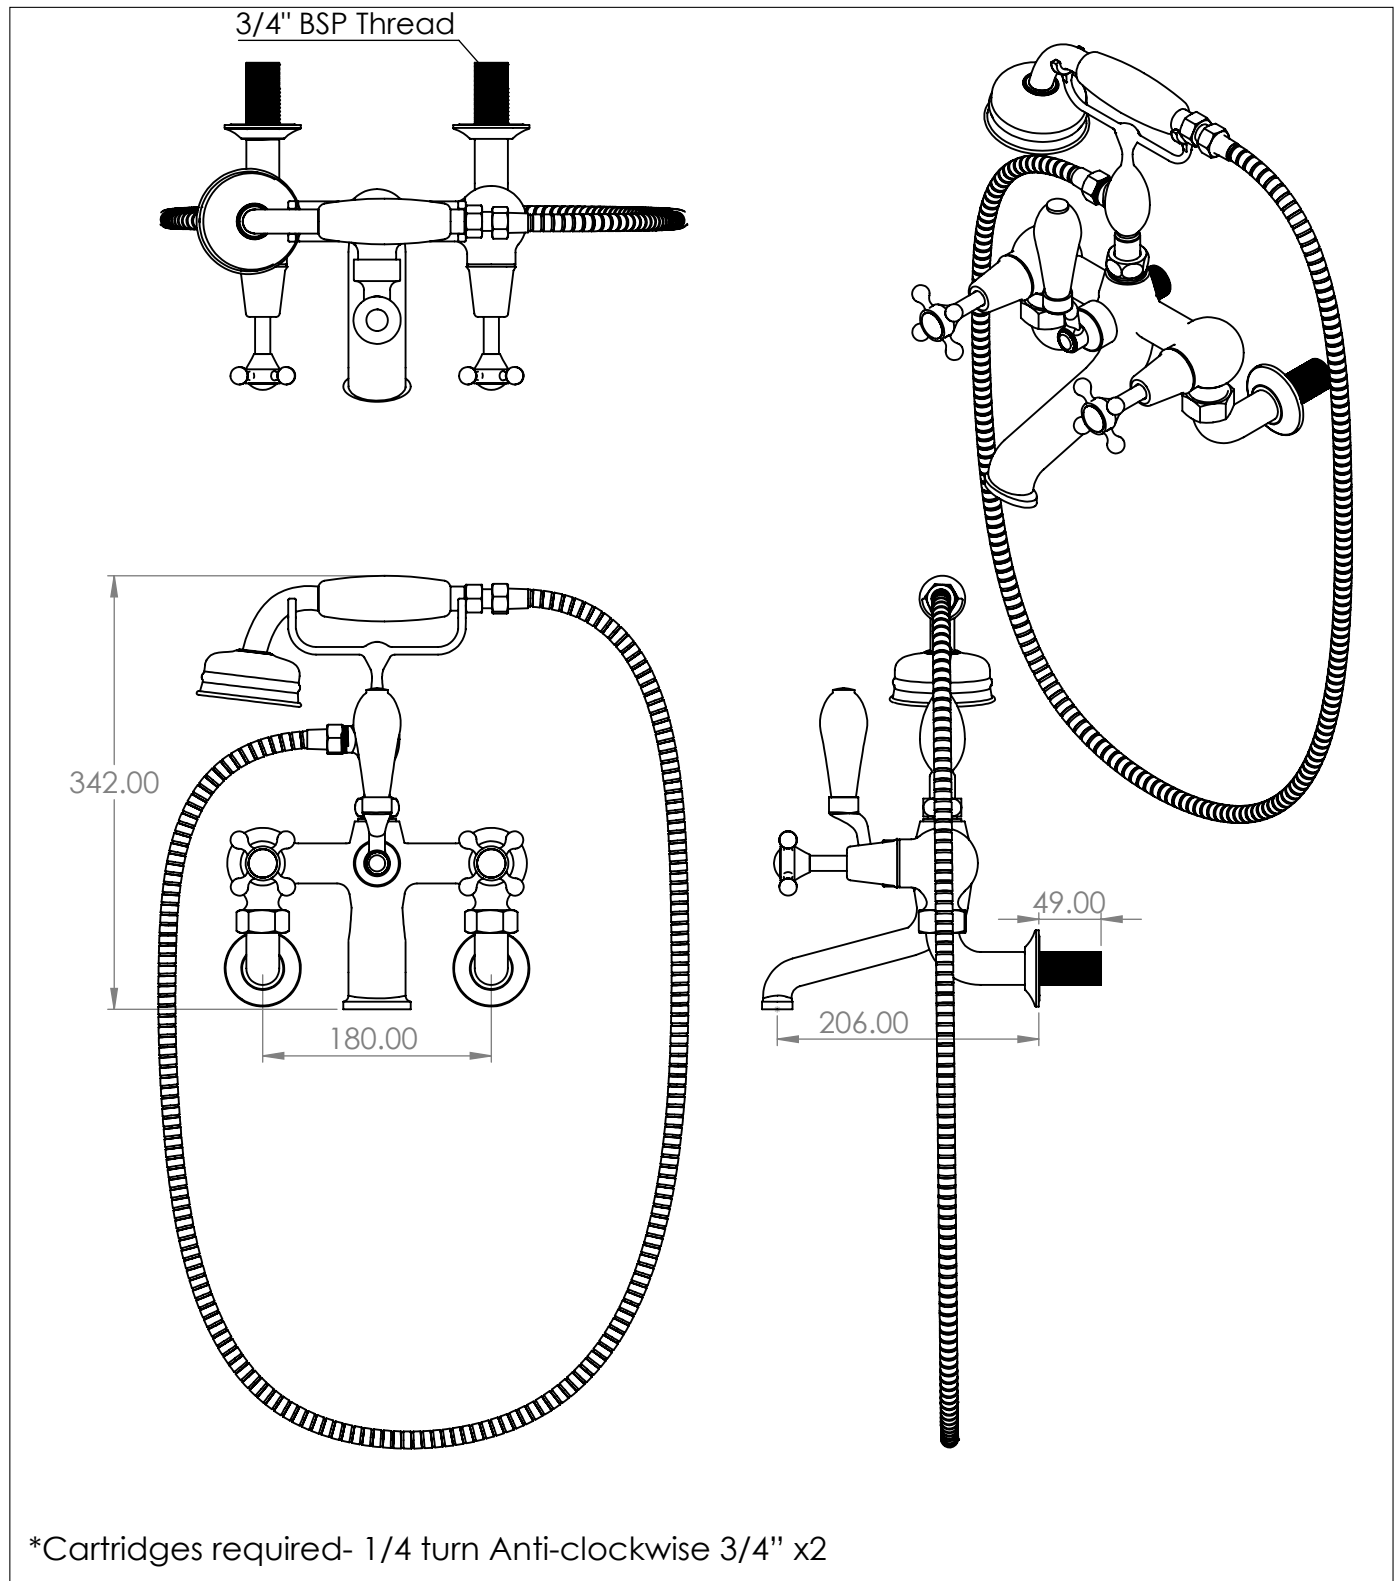

The English Wall Mounted Bath Shower Mixer

DIMENSIONS (mm)

PLEASE NOTE: Whilst every effort is made to ensure the accuracy of these specification sheets, they are subject to change without notice as part of the company's ongoing product development process.