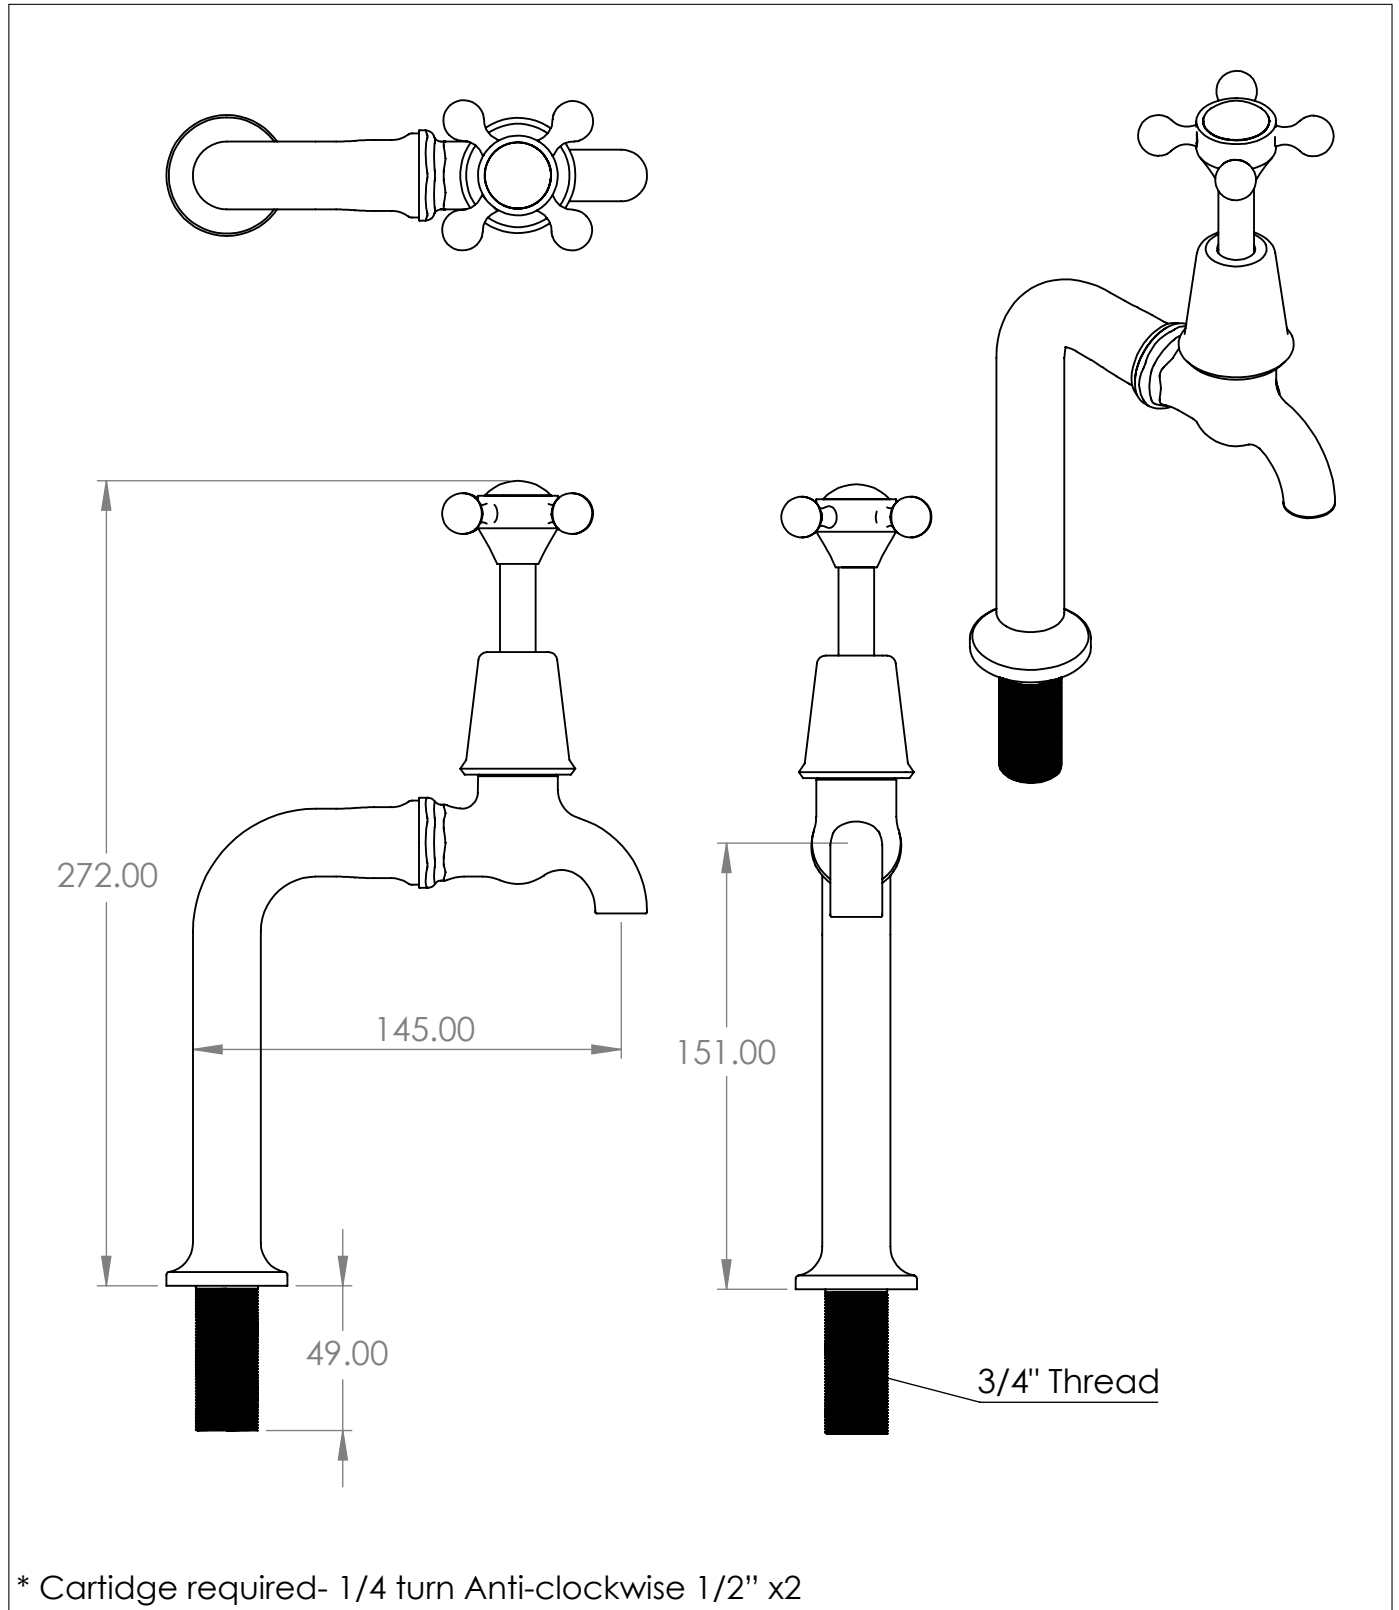

# The English Kitchen Bib Taps

DIMENSIONS (mm)

PLEASE NOTE: Whilst every effort is made to ensure the accuracy of these specification sheets, they are subject to change without notice as part of the company's ongoing product development process.