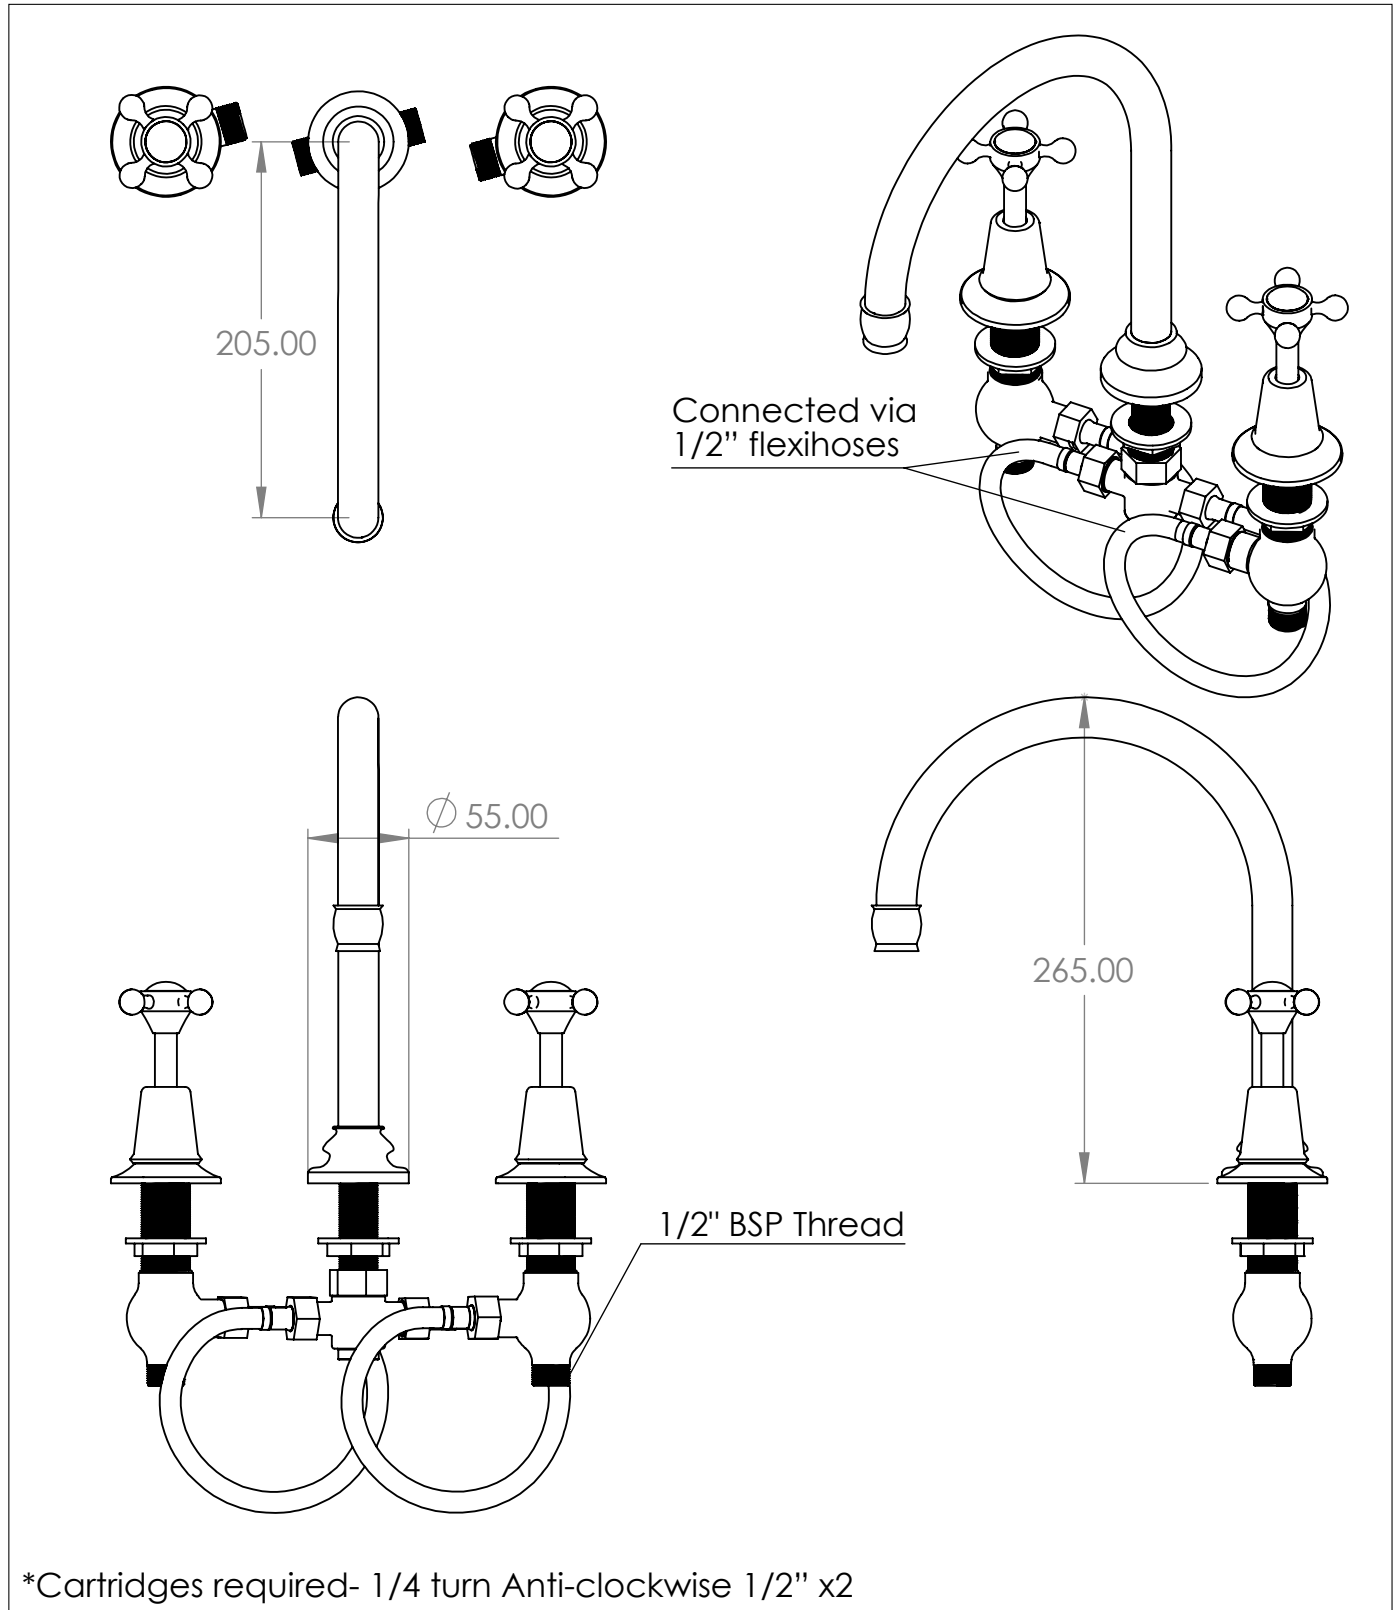

The English Three Hole Basin Mixer with Swan Spout

DIMENSIONS (mm)

PLEASE NOTE: Whilst every effort is made to ensure the accuracy of these specification sheets, they are subject to change without notice as part of the company's ongoing product development process.