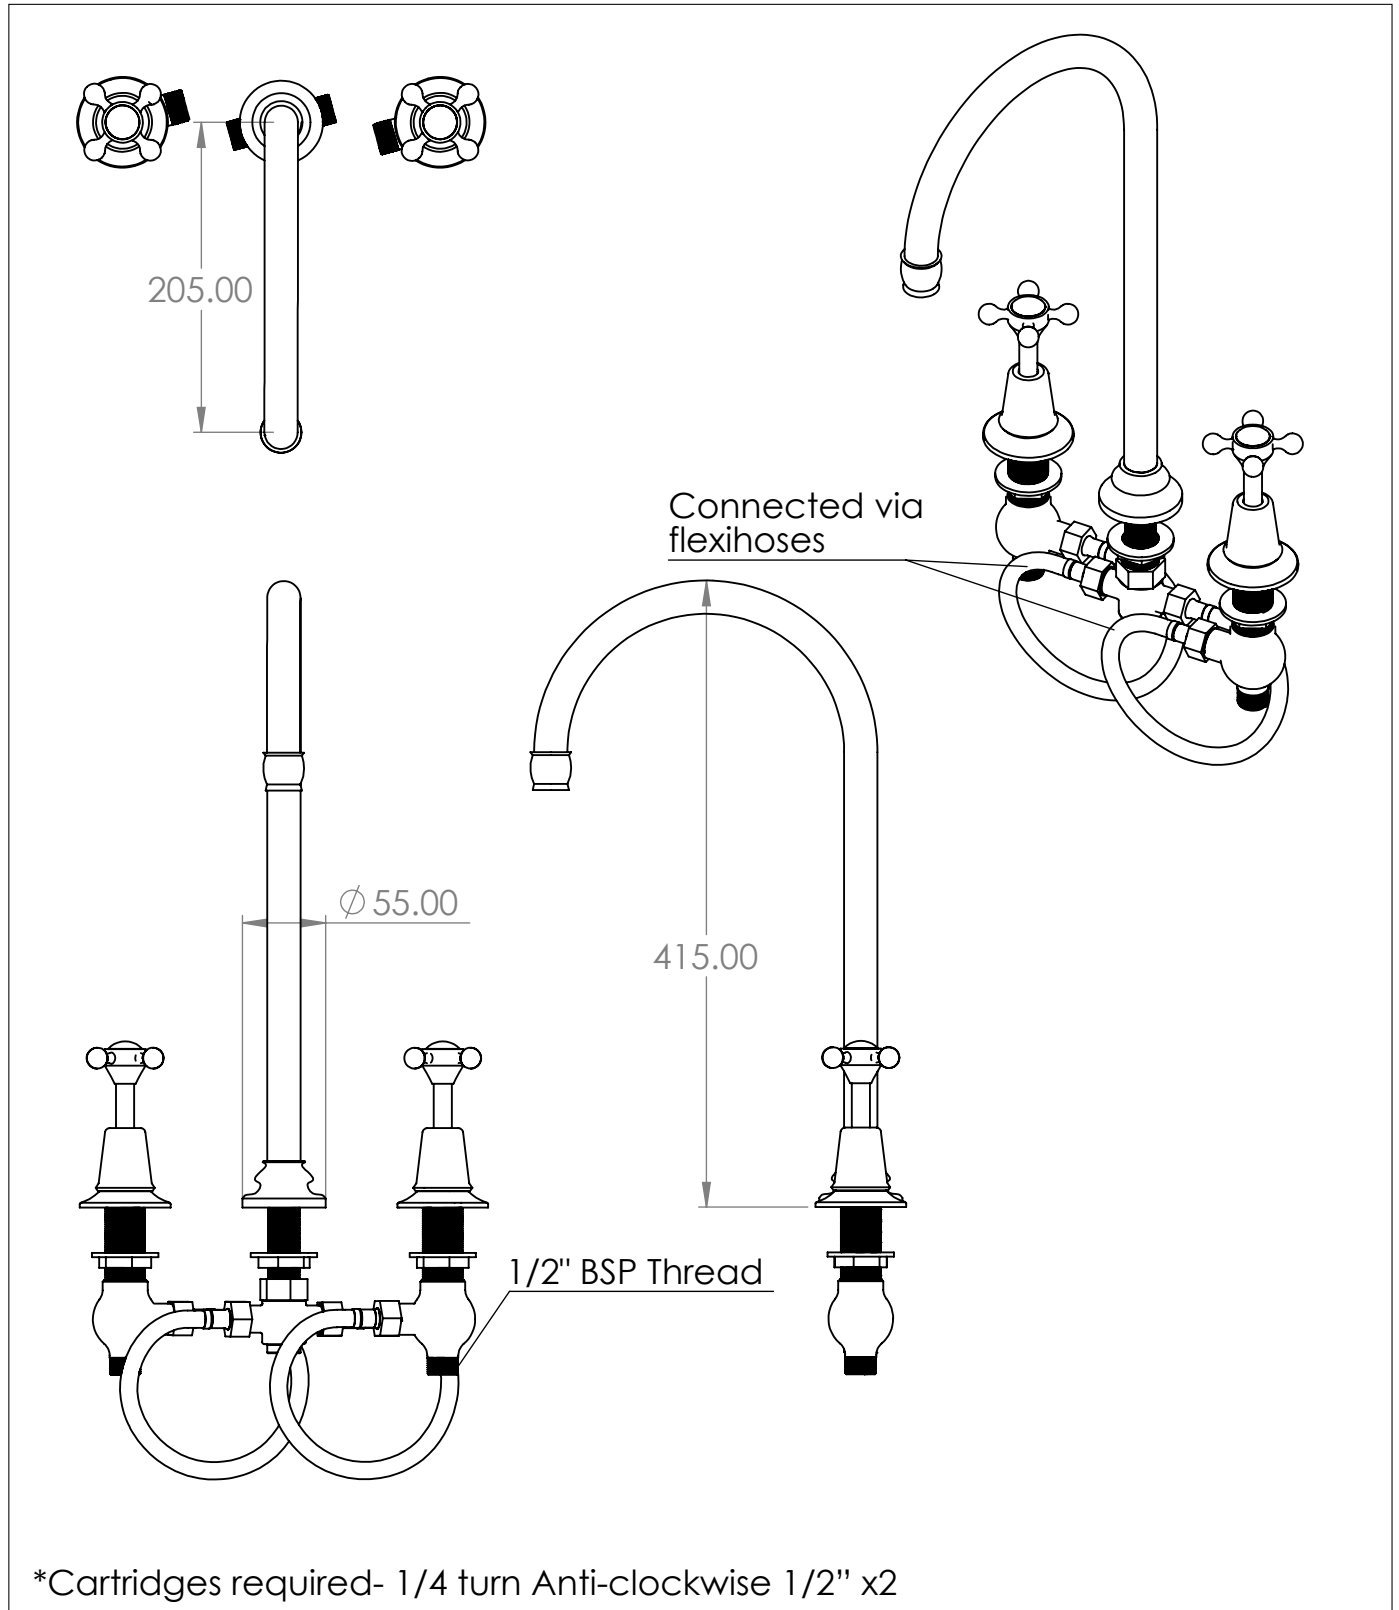

The English Extended Swan Basin Mixer

DIMENSIONS (mm)

PLEASE NOTE: Whilst every effort is made to ensure the accuracy of these specification sheets, they are subject to change without notice as part of the company's ongoing product development process.