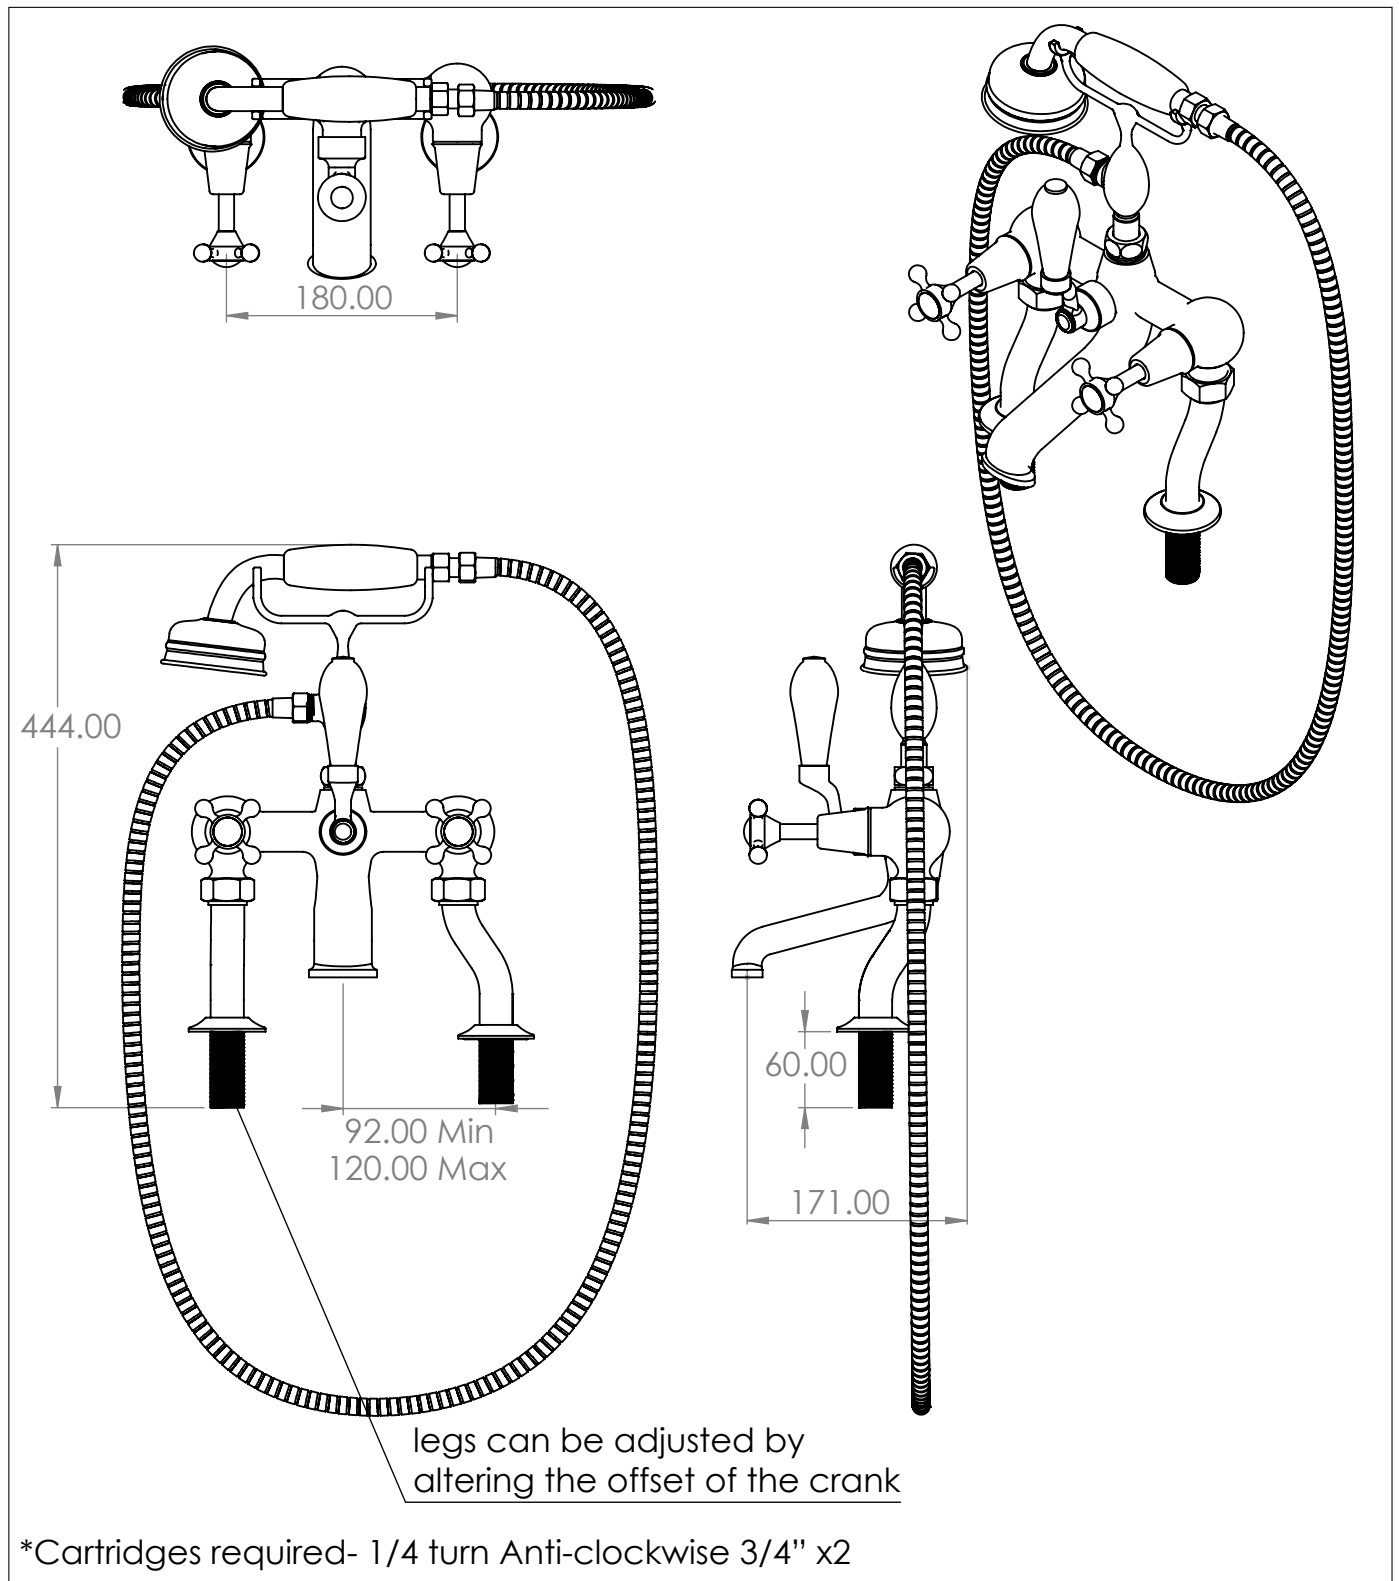

# The English Deck Mounted Bath Shower Mixer

DIMENSIONS (mm)

PLEASE NOTE: Whilst every effort is made to ensure the accuracy of these specification sheets, they are subject to change without notice as part of the company's ongoing product development process.